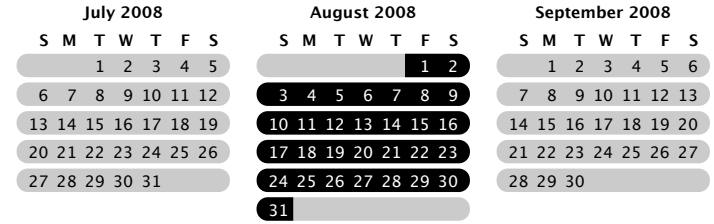

# August 2008

- Ichimoto/Hida
- Domingo/SST
- Japanese Holidays
- US Holidays
- Mission Wide
- SUMER N. Pole Campaign
- SUMI Rocket Launch
- Engvold/SST
- Katsukawa/SST
- Hayashi/Coronal Hole
- Shimojo Polar Monitoring

Sunday	Monday	Tuesday	Wednesday	Thursday	Friday	Saturday
27	28	29	30	31	1	2
			Domingo/SST HOP 72	7:30 PM Weekly Meeting	Solar Eclipse	Domingo/SST HOP 72
3	4	5	6	7	8	9
Domingo/SST HOP 72	Ichimoto/Hida HOP 75			11:00 AM Hayashi/ 7:30 PM Weekly		
10	11	12	13	14	15	16
Ichimoto/Hida HOP 75				7:30 PM Weekly Meeting		
11:00 AM Hayashi/ Coronal Hole HOP 76						
17	18	19	20	21	22	23
Ichimoto/Hida HOP 75	iHOP (old 46) Irradiance	3:00 PM SSC Meeting		Katsukawa/SST HOP 74		
				7:30 PM Weekly Meeting		
24	25	26	27	28	29	30
Katsukawa/SST HOP 74				7:30 PM Weekly Meeting		
31	1	2	3	4	5	6
Katsukawa/SST HOP 74	Labor Day		11:00 AM Hayashi/ Coronal Hole HOP 76	7:30 PM Weekly Meeting	10:00 AM EIS North Polar Campaign	Engvold/...T HOP 73
						11:00 AM Hayashi/ Coronal Hole HOP 76