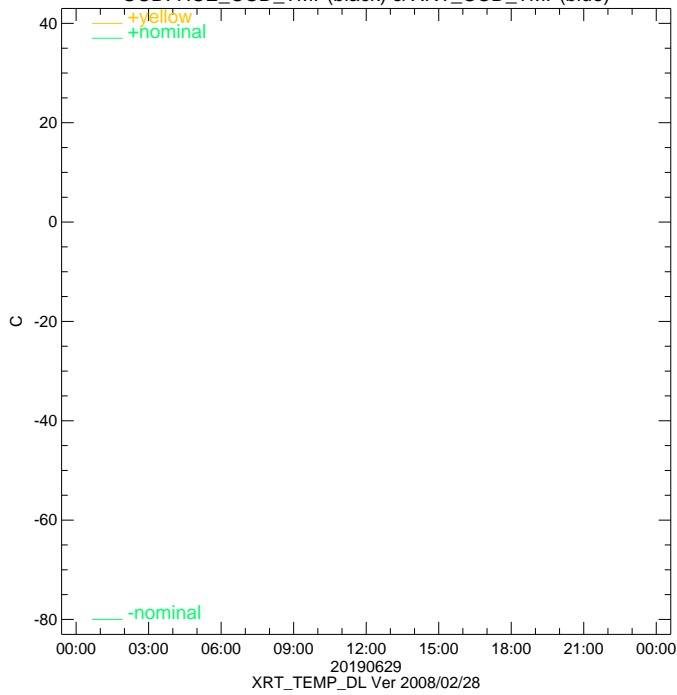

XRT-E: HKU_XRTE_TMP

Preamp: HKU_AMP_TMP(black) & HCE_AMP_TMP(blue)

XRT_TEMP_DL Ver 2008/02/28
20190629
CCD: HCE_CCD_TMP(black) & XRT_CCD_TMP(blue)

XRT_TEMP_DL Ver 2008/02/28
20190629
Radiator: HKU_RAD_TMP