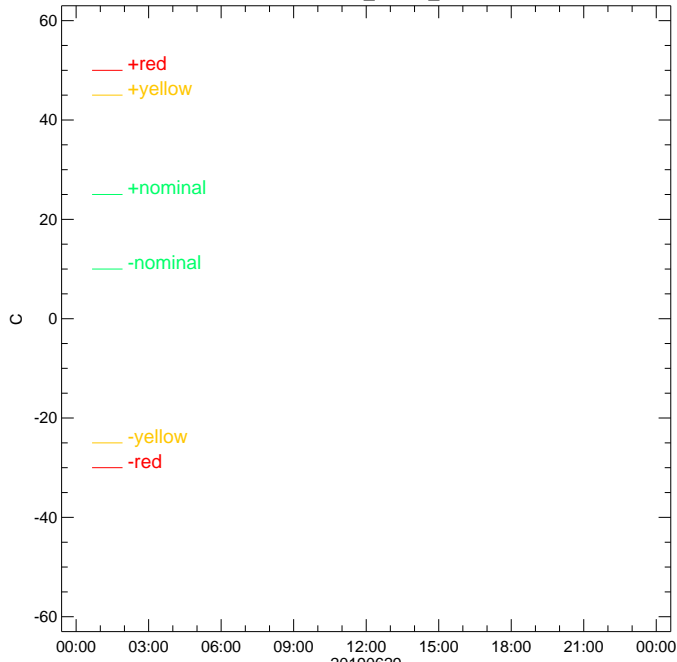

XRT-E: HKU_XRTE_TMP

Preamp: HKU_AMP_TMP(black) & HCE_AMP_TMP(blue)

XRT_TEMP_DL Ver 2008/02/28
20190629
CCD: HCE_CCD_TMP(black) & XRT_CCD_TMP(blue)

XRT_TEMP_DL Ver 2008/02/28
20190629
Radiator: HKU_RAD_TMP