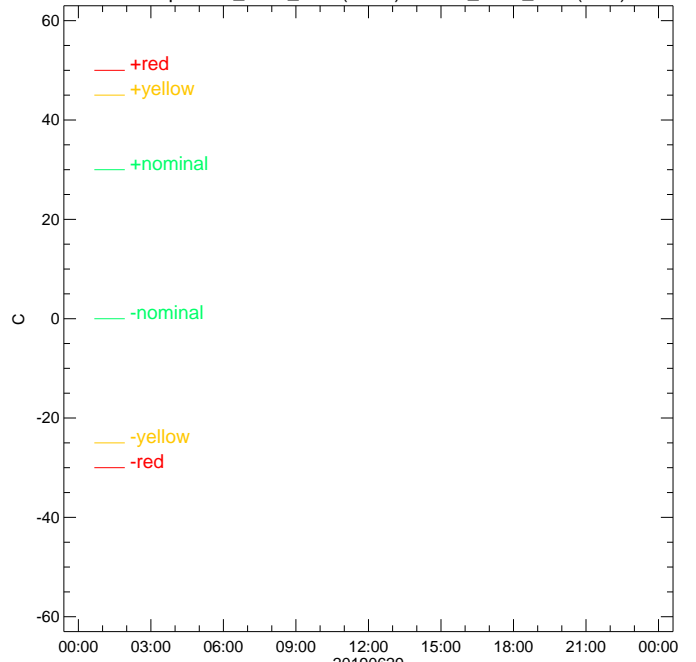

XRT-E: HKU_XRTE_TMP

Preamp: HKU_AMP_TMP(black) & HCE_AMP_TMP(blue)

XRT_TEMP_DL Ver 2008/02/28
20190629
CCD: HCE_CCD_TMP(black) & XRT_CCD_TMP(blue)

XRT_TEMP_DL Ver 2008/02/28
20190629
Radiator: HKU_RAD_TMP