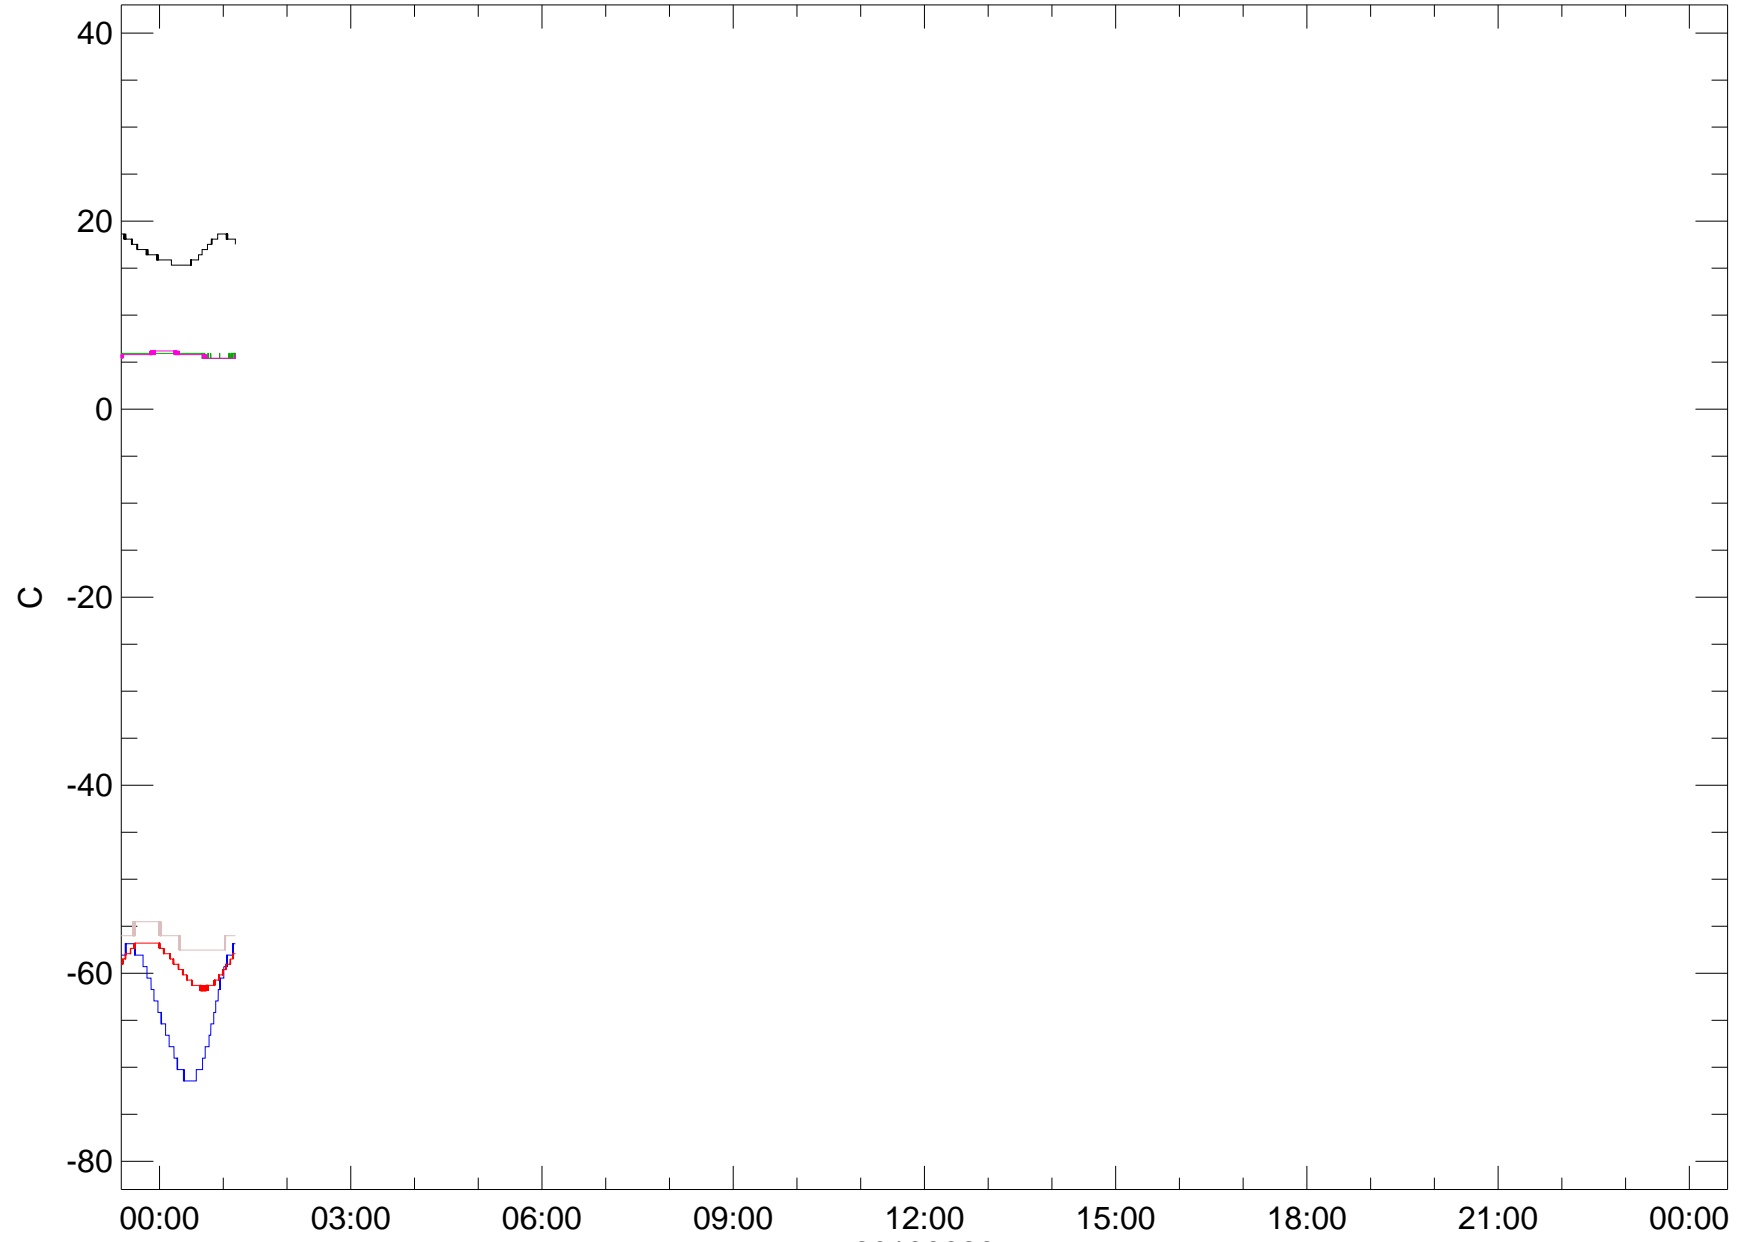

XRT-E/S Temperature

20190626
XRT_TEMP_DL Ver 2008/02/28