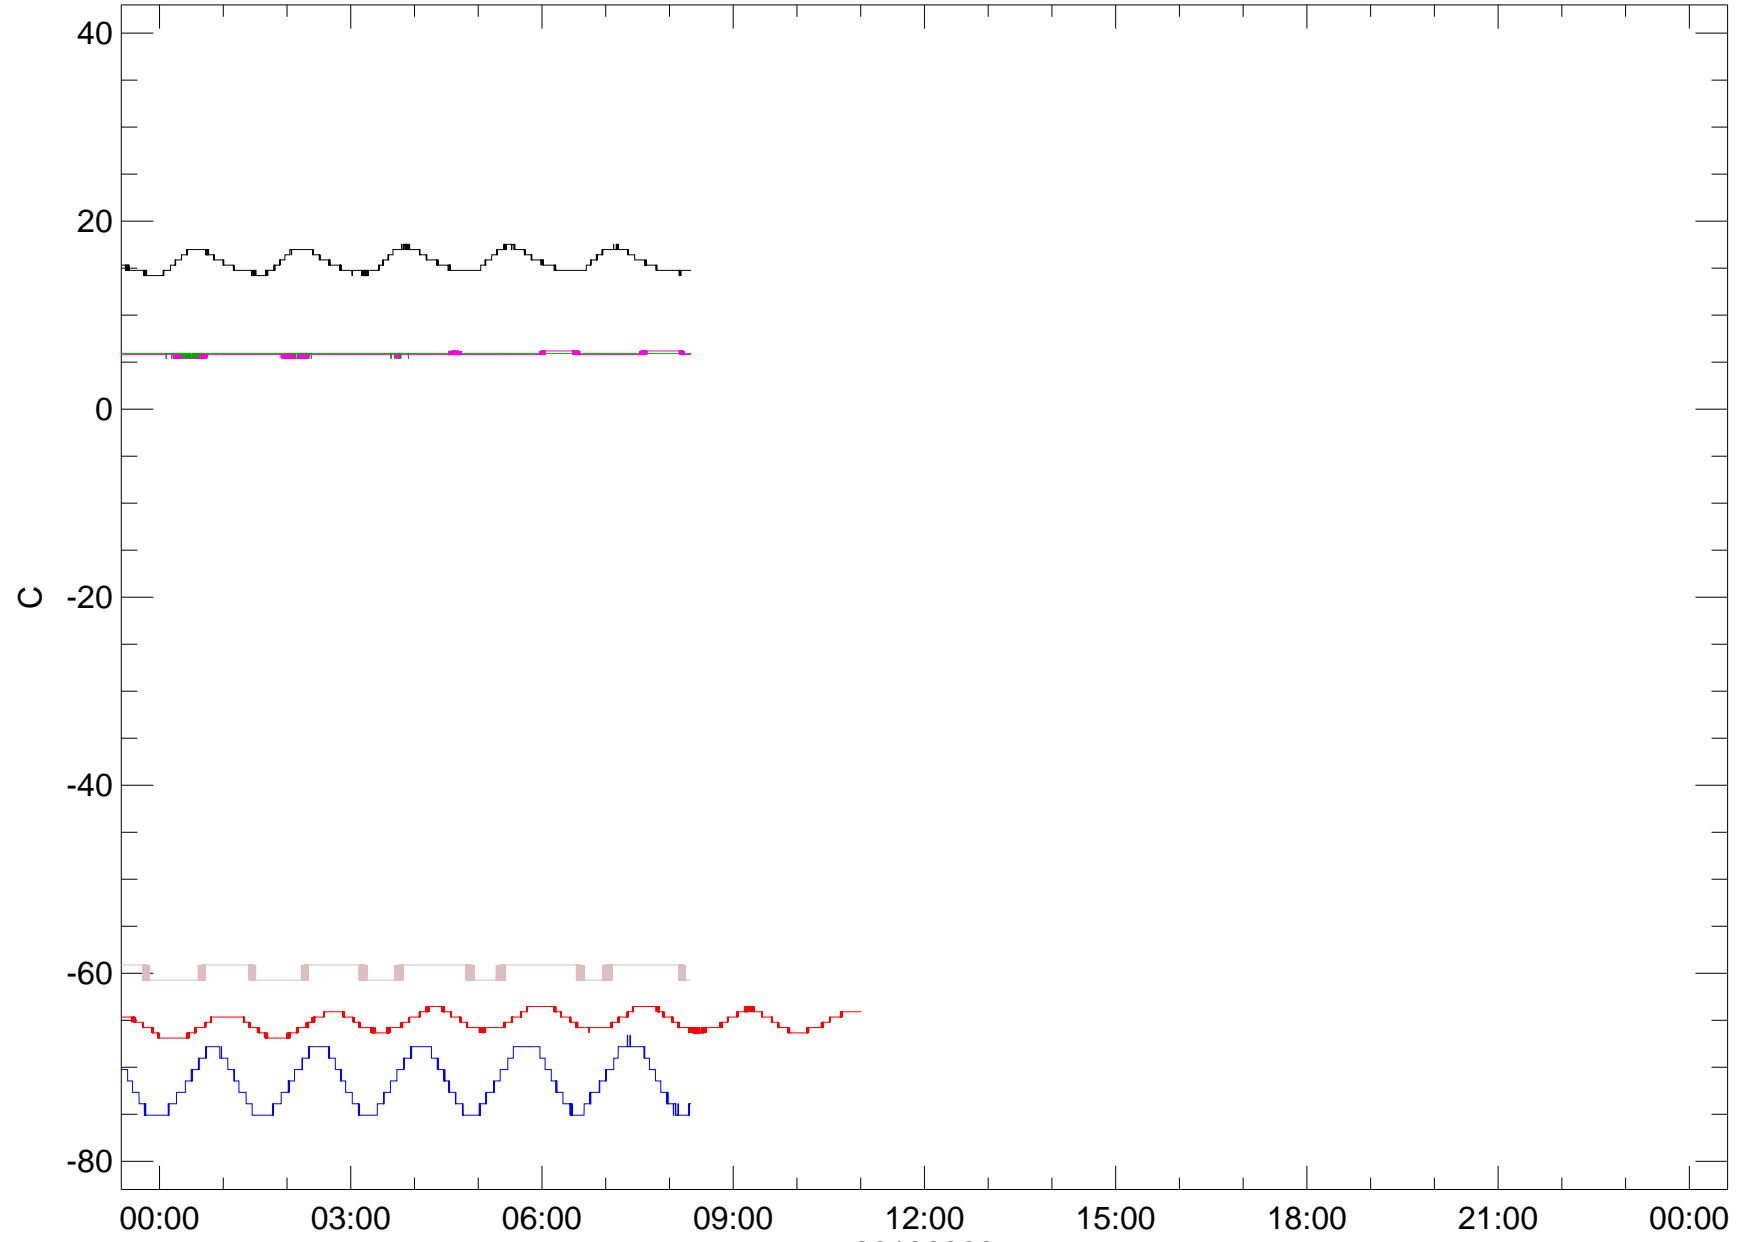

# XRT-E/S Temperature

20190328  
XRT\_TEMP\_DL Ver 2008/02/28