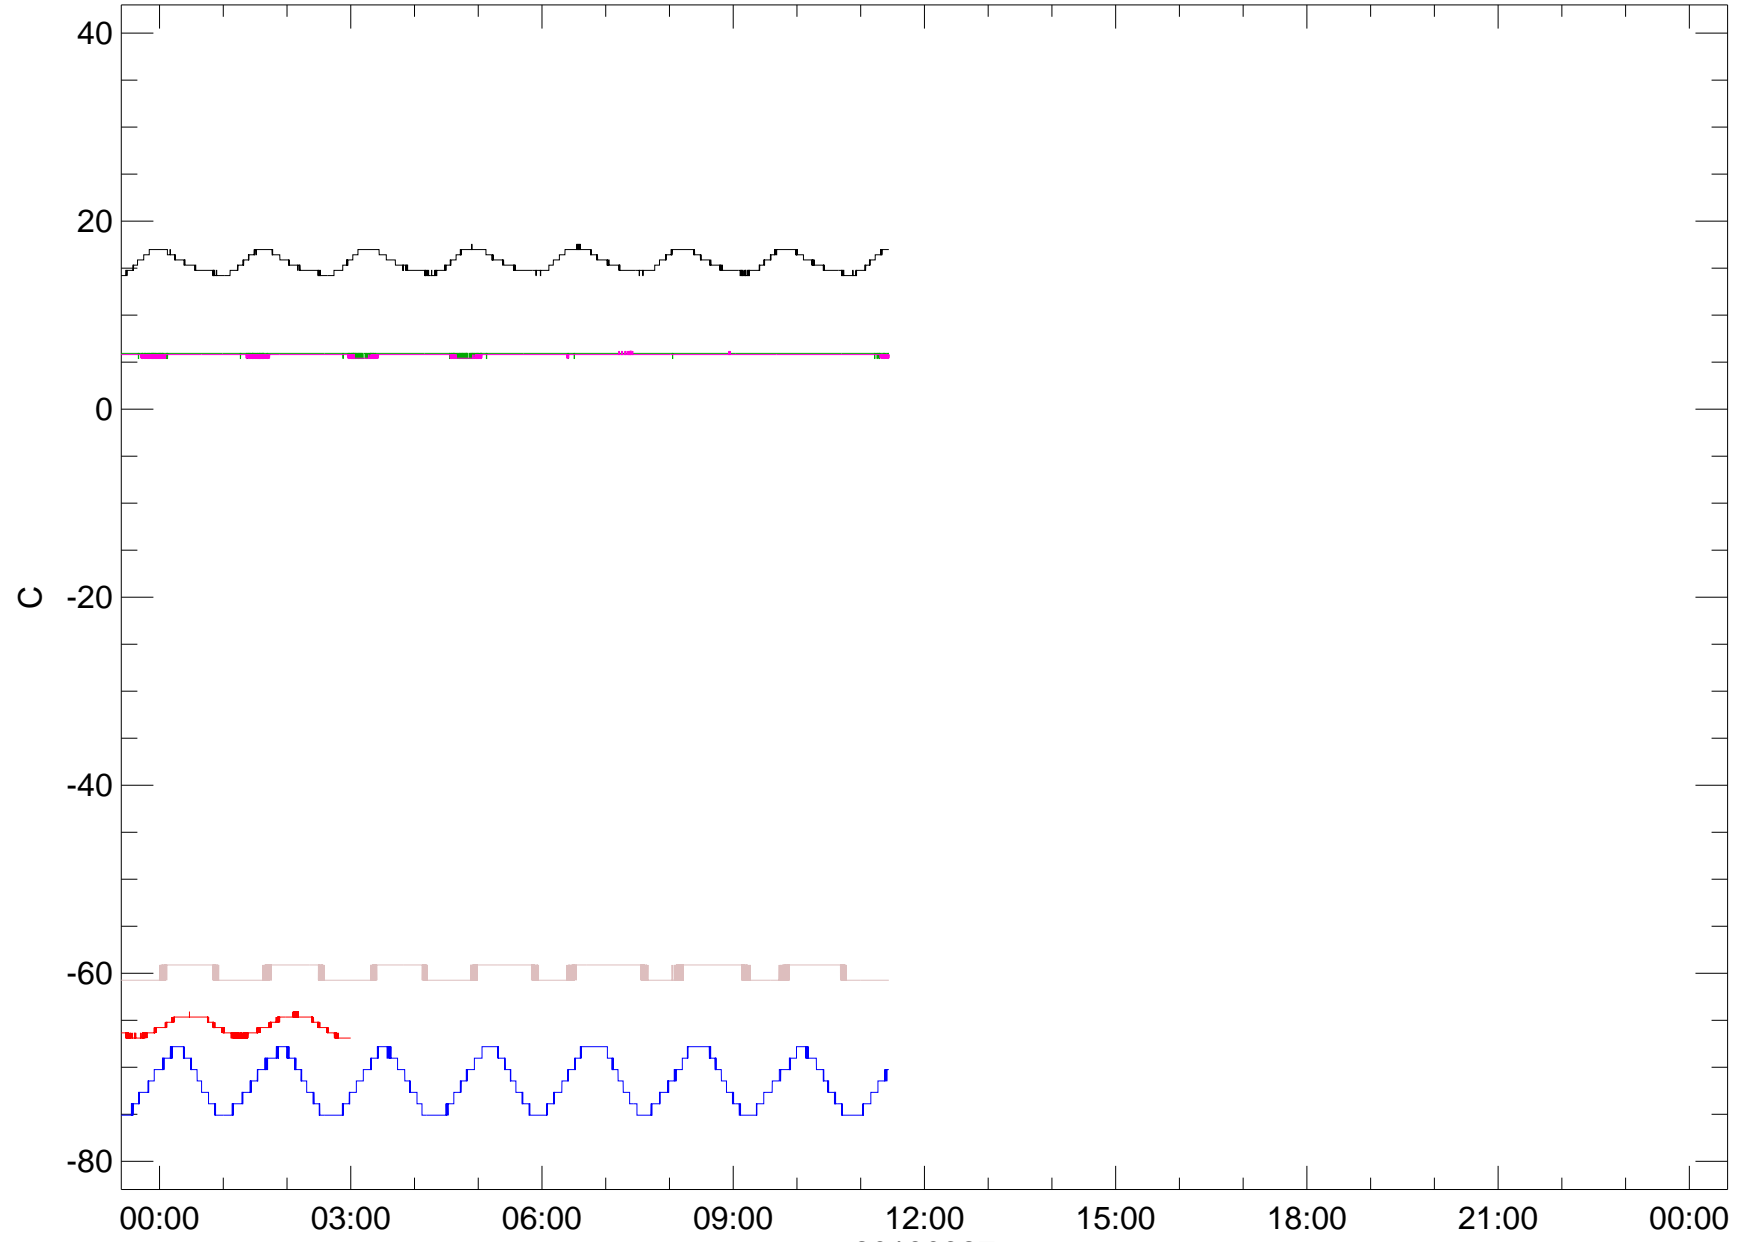

# XRT-E/S Temperature

20190327

XRT\_TEMP\_DL Ver 2008/02/28