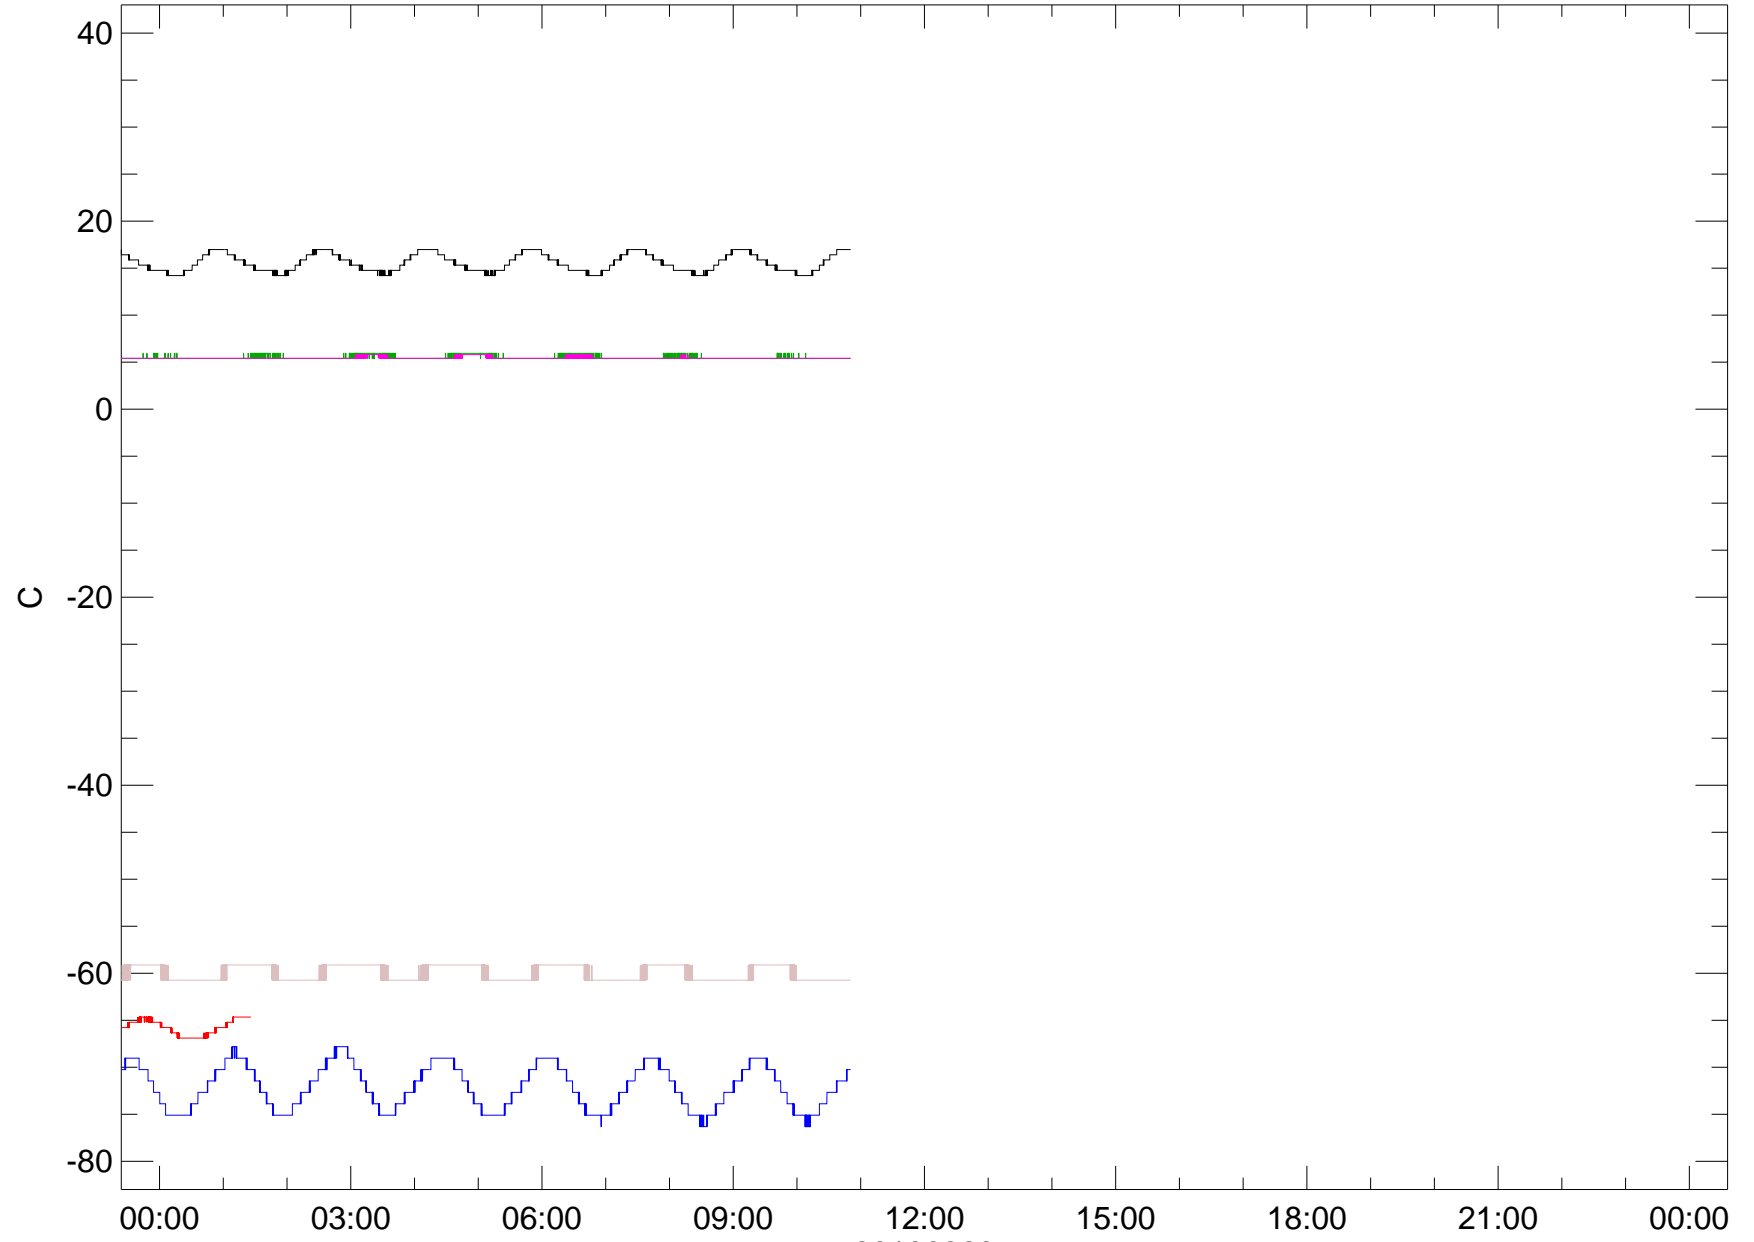

# XRT-E/S Temperature

20190323

XRT\_TEMP\_DL Ver 2008/02/28