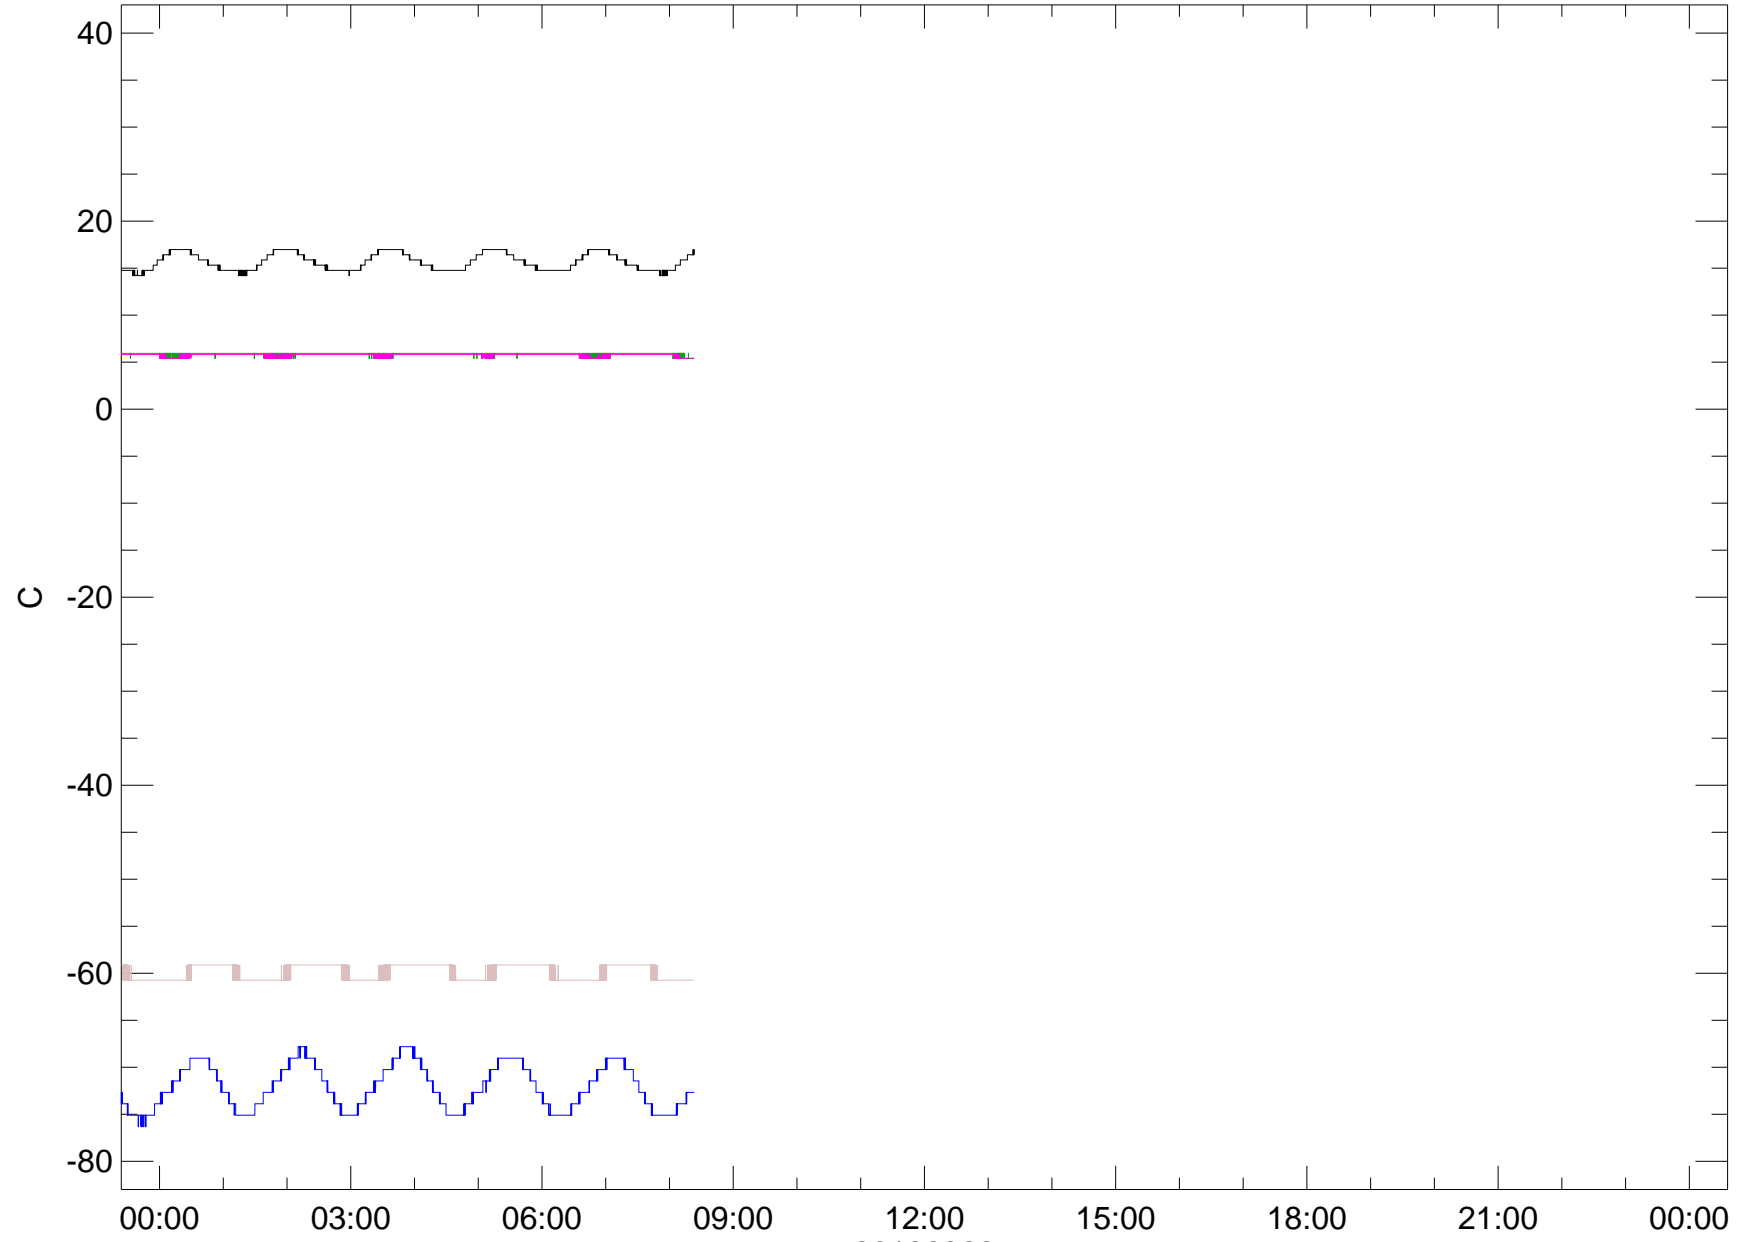

# XRT-E/S Temperature

20190322

XRT\_TEMP\_DL Ver 2008/02/28