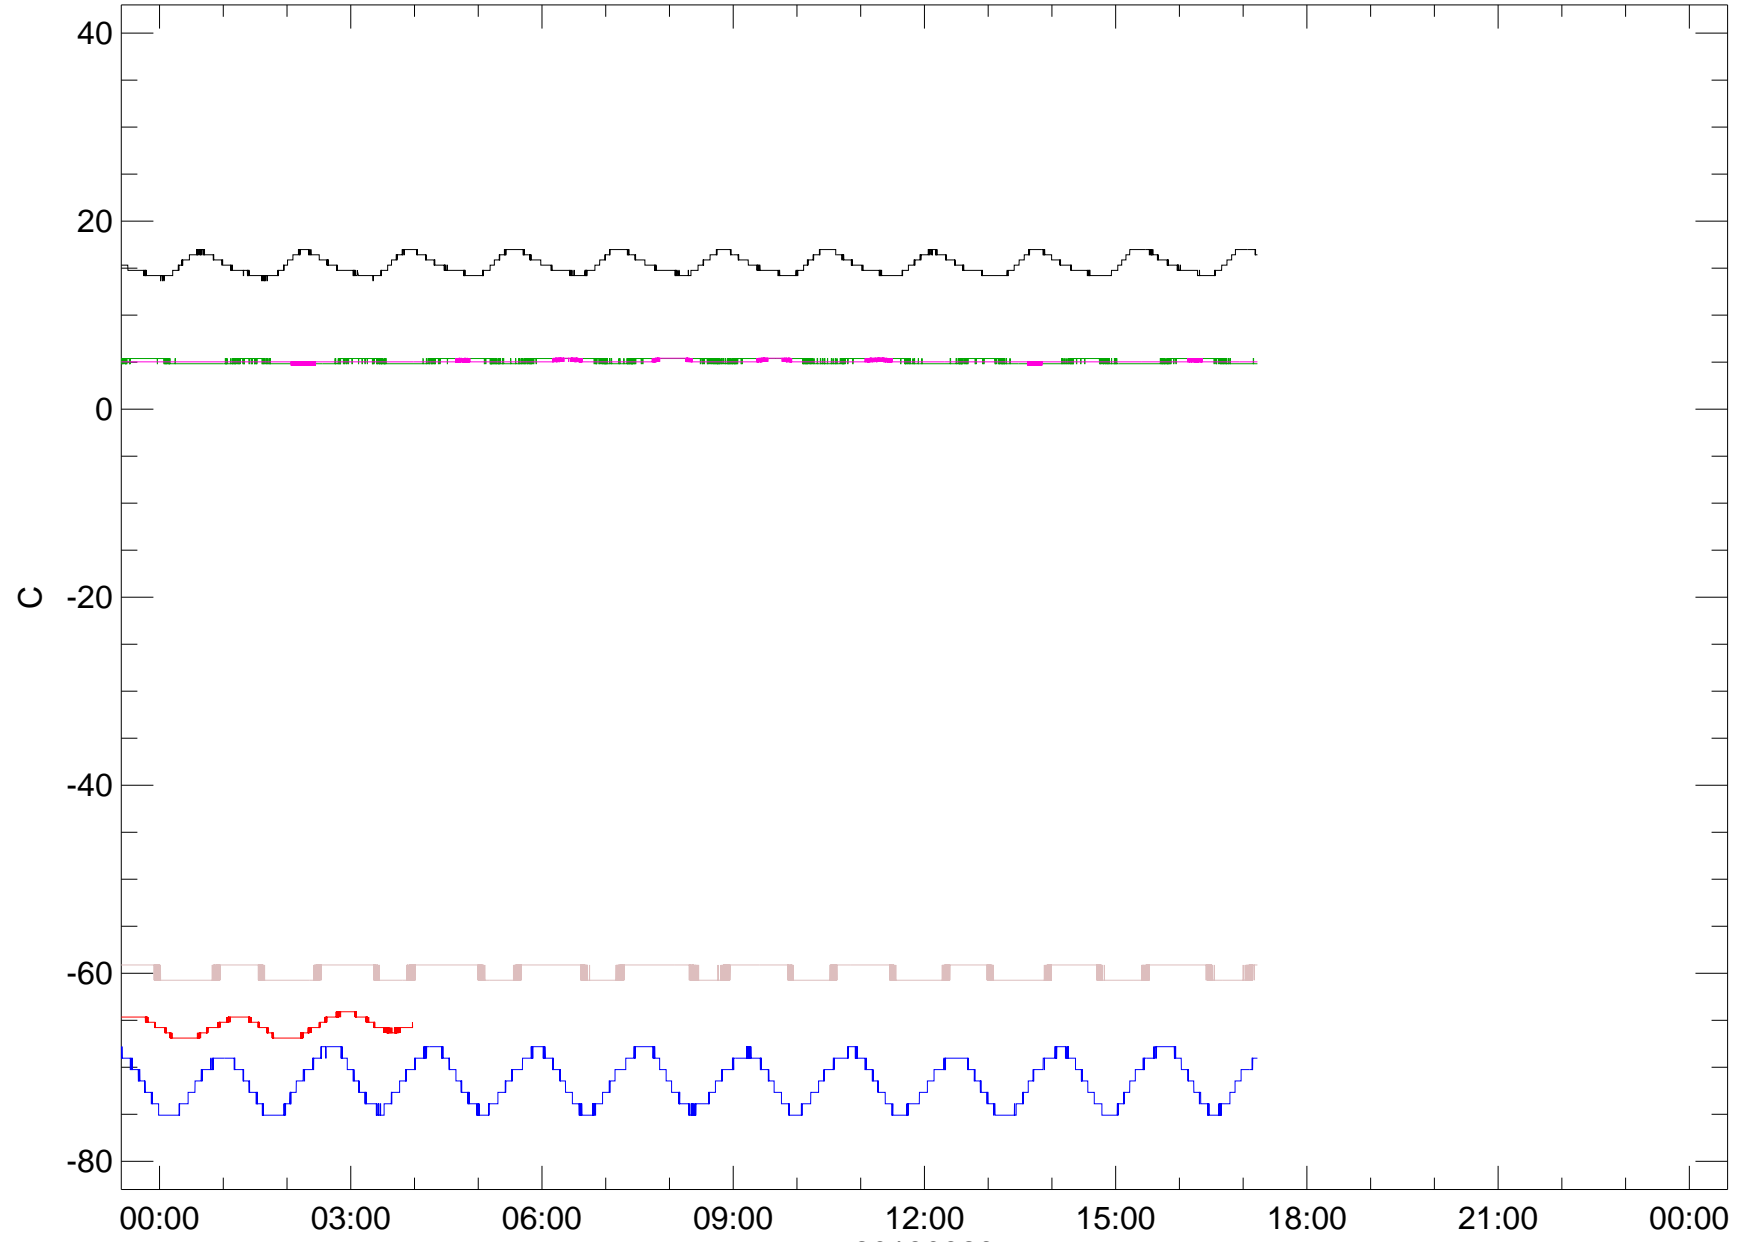

# XRT-E/S Temperature

20180923

XRT\_TEMP\_DL Ver 2008/02/28