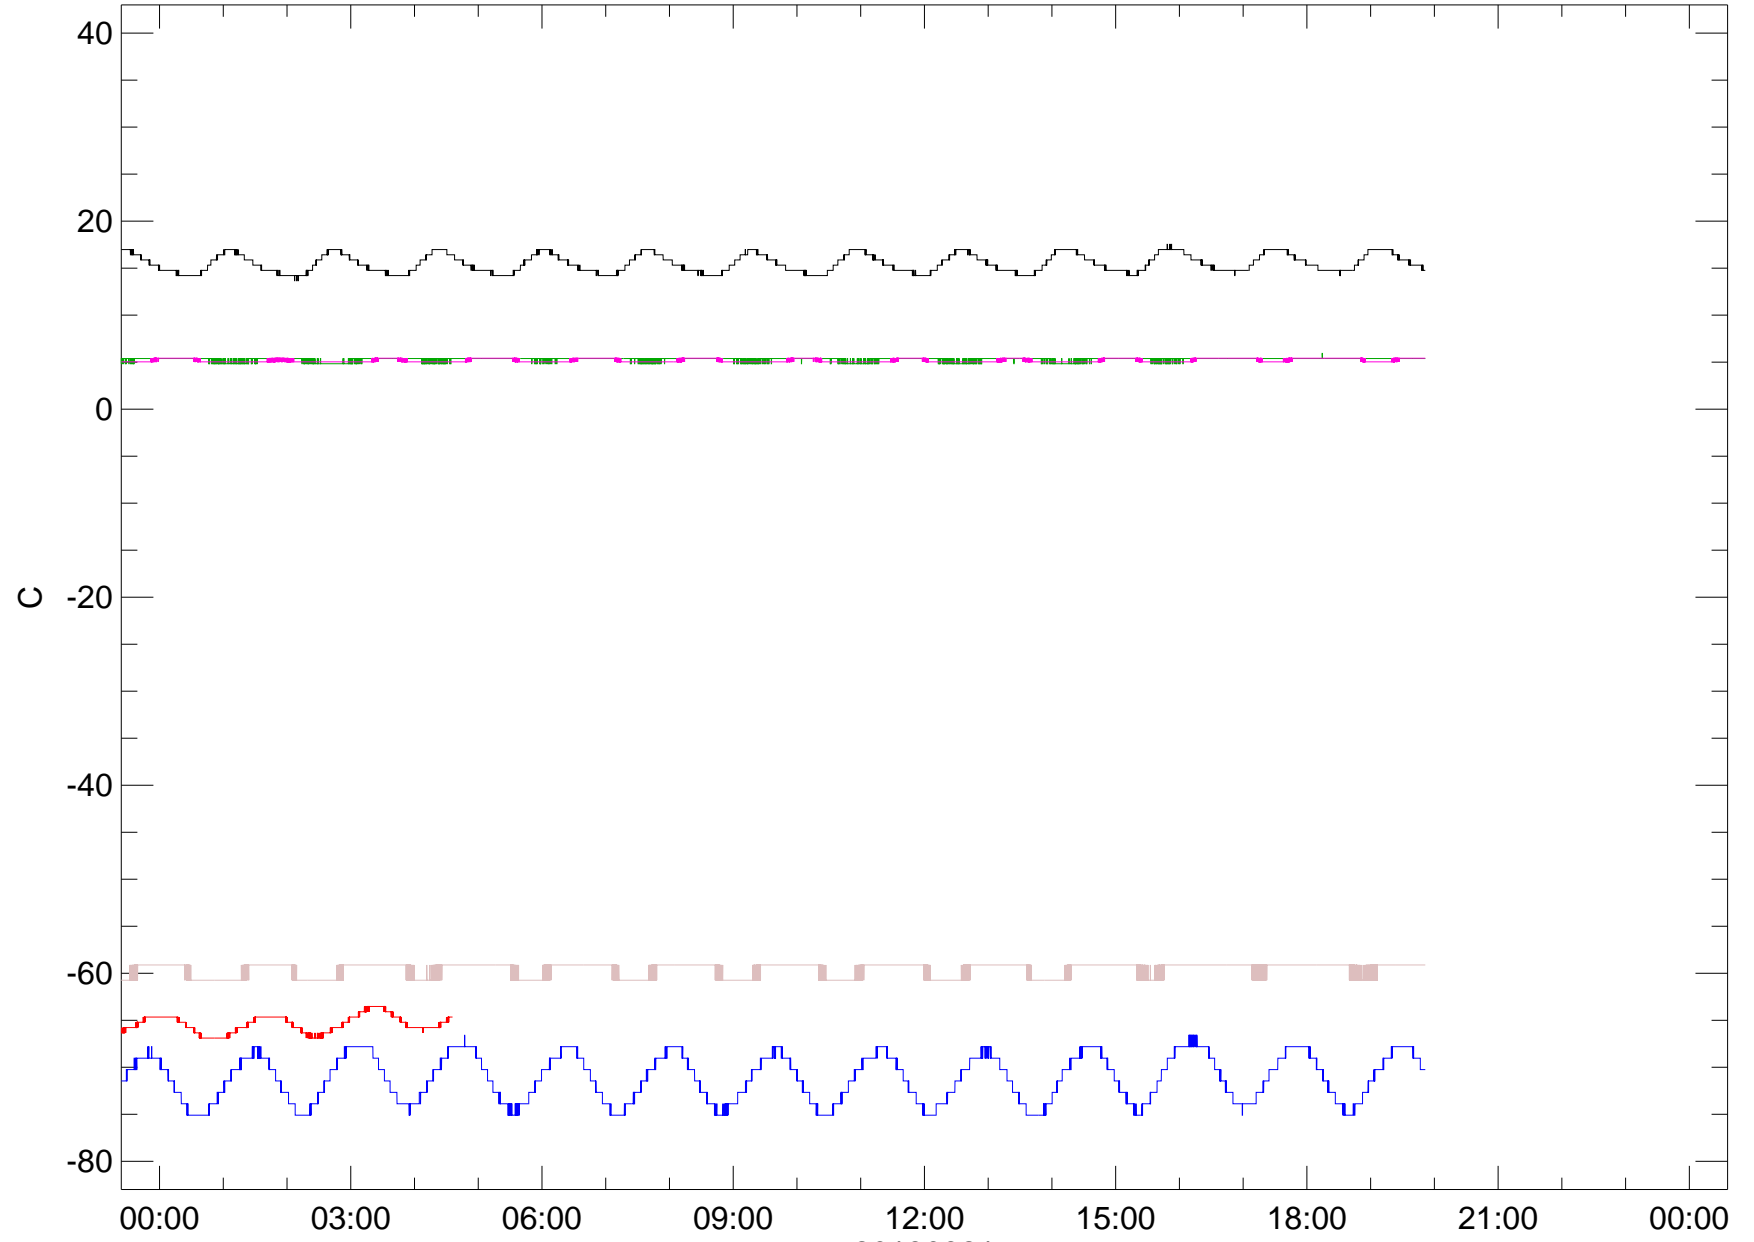

# XRT-E/S Temperature

20180921

XRT\_TEMP\_DL Ver 2008/02/28