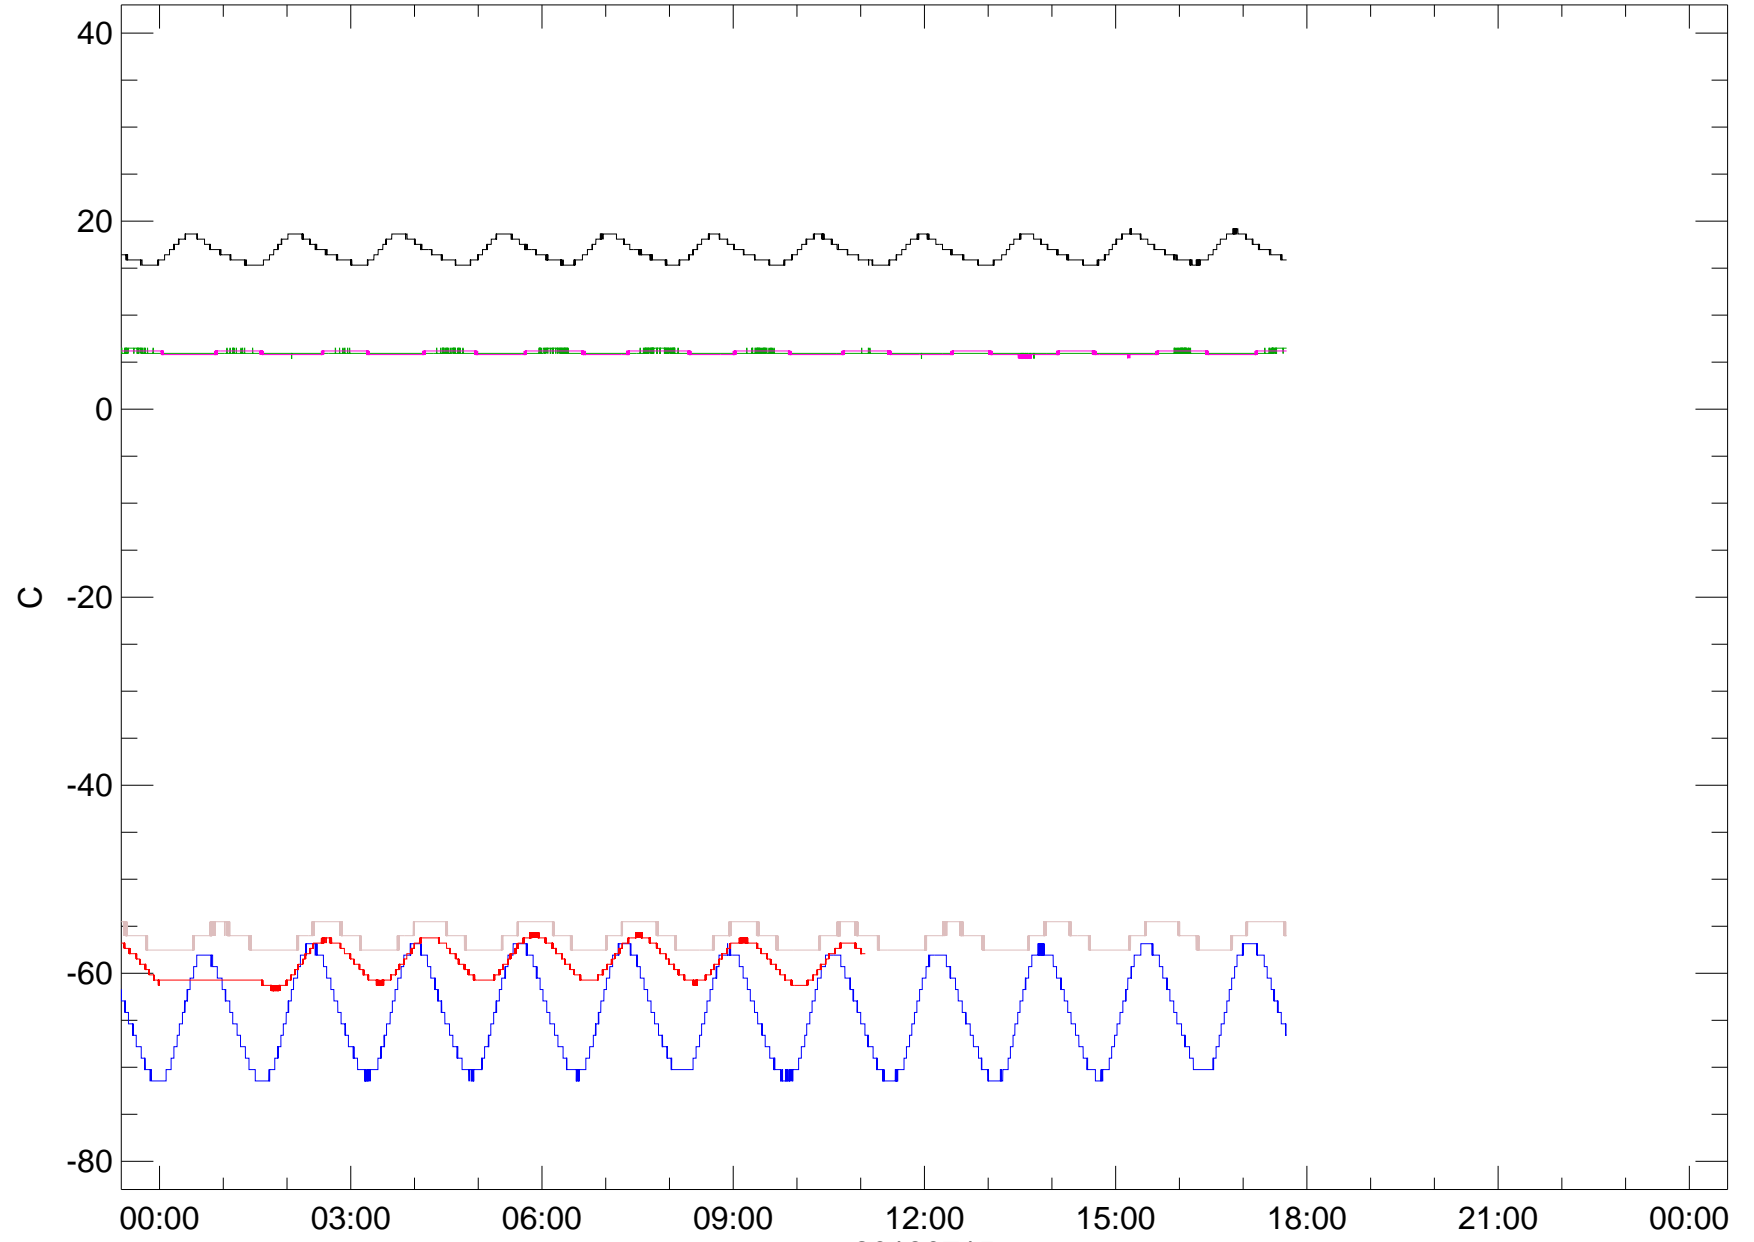

# XRT-E/S Temperature

20180715  
XRT\_TEMP\_DL Ver 2008/02/28