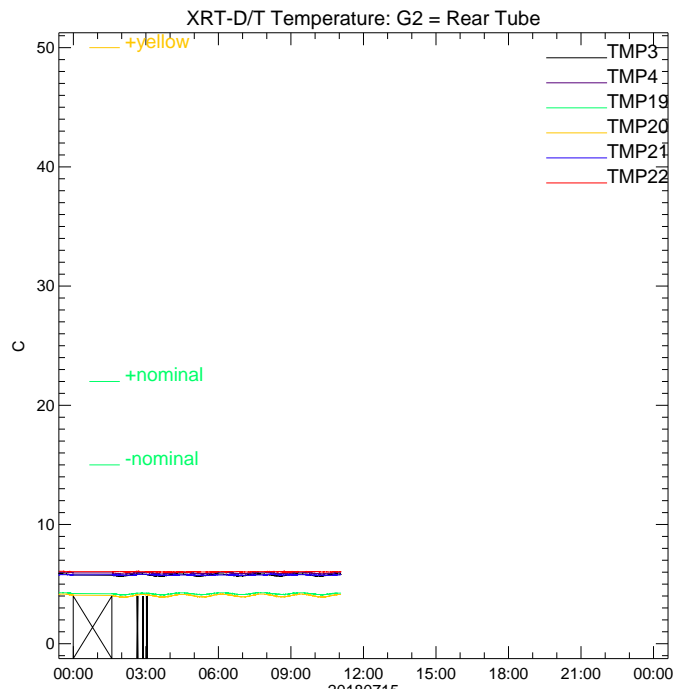

XRT\_TEMP\_DL Ver 2008/02/28

XRT\_TEMP\_DL Ver 2008/02/28

XRT\_TEMP\_DL Ver 2008/02/28

XRT\_TEMP\_DL Ver 2008/02/28

E\_LST\_ACT\_STAT

XRTD\_E\_LST\_ACT

S\_ODO\_SHTR

XRTD\_D\_FOC\_INDEX

XRT-E:Exposure Start Time

MDP\_XRT\_TLM\_LIM & CNT

MDP\_ERRLOG\_CODE