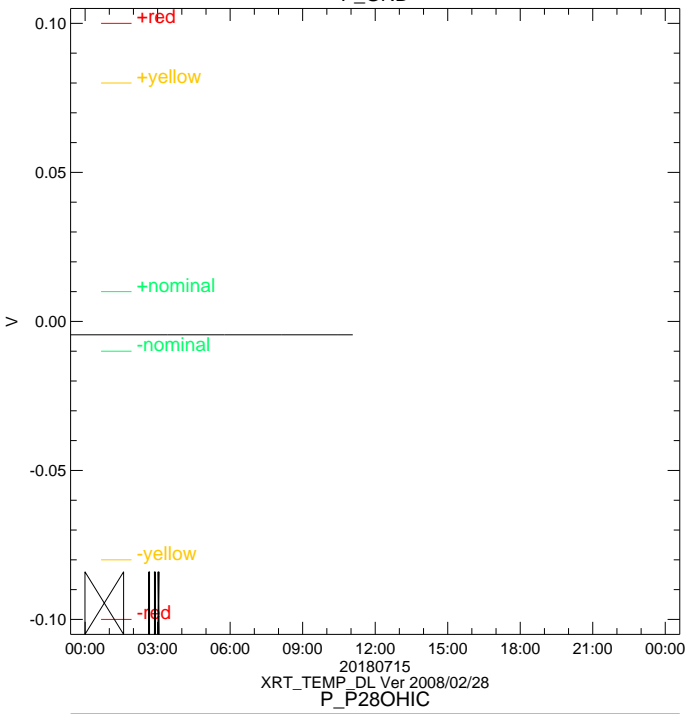

XRT\_TEMP\_DL Ver 2008/02/28

XRT\_TEMP\_DL Ver 2008/02/28

XRT\_TEMP\_DL Ver 2008/02/28

XRT\_TEMP\_DL Ver 2008/02/28

E\_LST\_ACT\_STAT

XRTD\_E\_LST\_ACT

S\_ODO\_SHTR

XRTD\_D\_FOC\_INDEX

XRT-E:Exposure Start Time

MDP\_XRT\_TLM\_LIM & CNT

MDP\_ERRLOG\_CODE