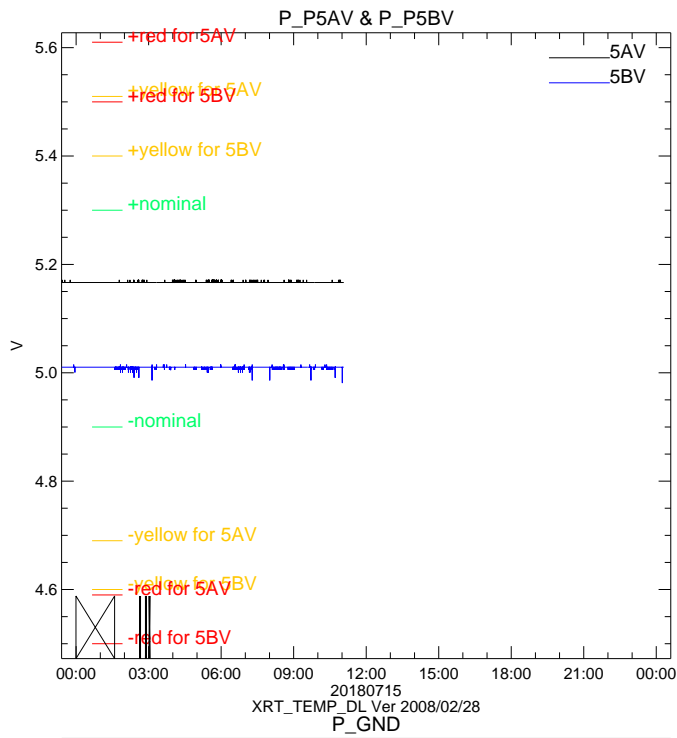

XRT\_TEMP\_DL Ver 2008/02/28

XRT\_TEMP\_DL Ver 2008/02/28

XRT\_TEMP\_DL Ver 2008/02/28

XRT\_TEMP\_DL Ver 2008/02/28

E\_LST\_ACT\_STAT

XRTD\_E\_LST\_ACT

S\_ODO\_SHTR

XRTD\_D\_FOC\_INDEX

XRT-E:Exposure Start Time

MDP\_XRT\_TLM\_LIM & CNT

MDP\_ERRLOG\_CODE