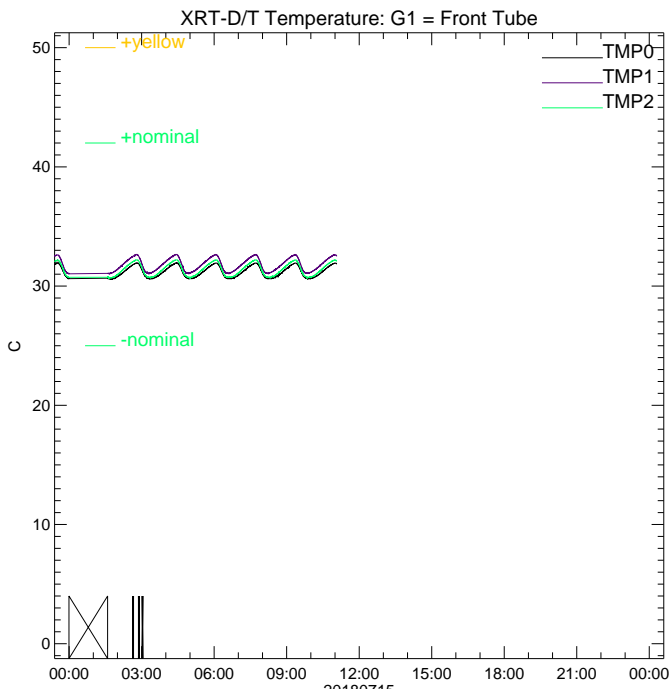

XRT\_TEMP\_DL Ver 2008/02/28

XRT\_TEMP\_DL Ver 2008/02/28

XRT\_TEMP\_DL Ver 2008/02/28

XRT\_TEMP\_DL Ver 2008/02/28

E\_LST\_ACT\_STAT

XRTD\_E\_LST\_ACT

S\_ODO\_SHTR

XRTD\_D\_FOC\_INDEX

XRT-E:Exposure Start Time

MDP\_XRT\_TLM\_LIM & CNT

MDP\_ERRLOG\_CODE