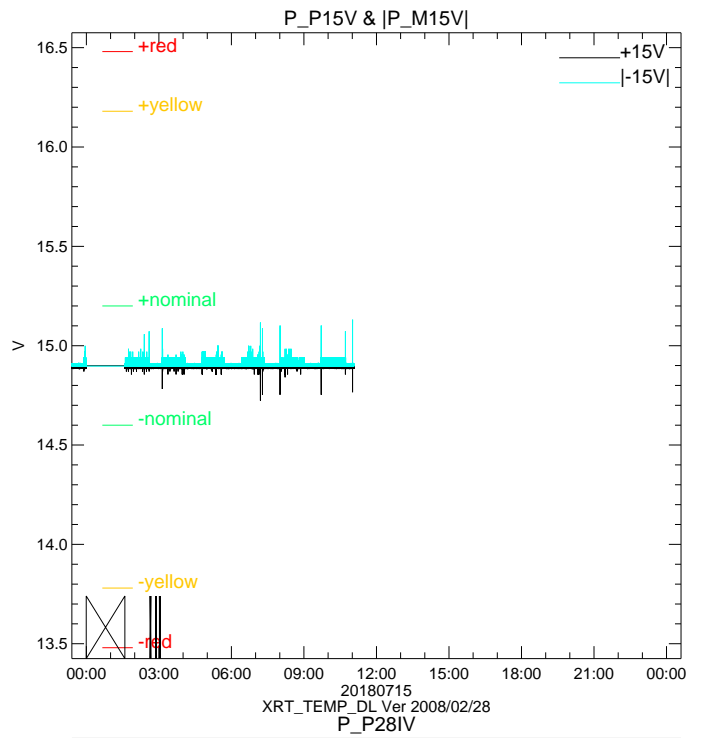

XRT\_TEMP\_DL Ver 2008/02/28

XRT\_TEMP\_DL Ver 2008/02/28

XRT\_TEMP\_DL Ver 2008/02/28

XRT\_TEMP\_DL Ver 2008/02/28

E\_LST\_ACT\_STAT

XRTD\_E\_LST\_ACT

S\_ODO\_SHTR

XRTD\_D\_FOC\_INDEX

XRT-E:Exposure Start Time

MDP\_XRT\_TLM\_LIM & CNT

MDP\_ERRLOG\_CODE