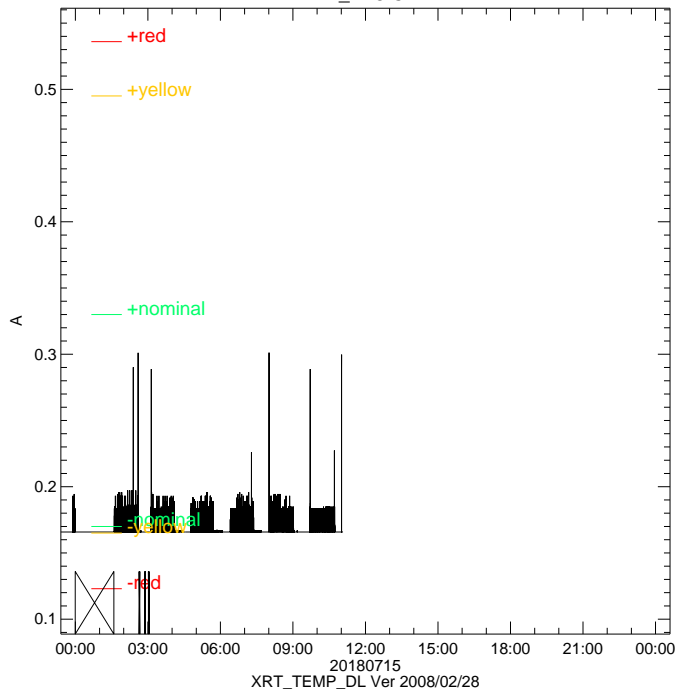

XRT\_TEMP\_DL Ver 2008/02/28

XRT\_TEMP\_DL Ver 2008/02/28

XRT\_TEMP\_DL Ver 2008/02/28

XRT\_TEMP\_DL Ver 2008/02/28

E\_LST\_ACT\_STAT

XRTD\_E\_LST\_ACT

S\_ODO\_SHTR

XRTD\_D\_FOC\_INDEX

XRT-E:Exposure Start Time

MDP\_XRT\_TLM\_LIM & CNT

MDP\_ERRLOG\_CODE