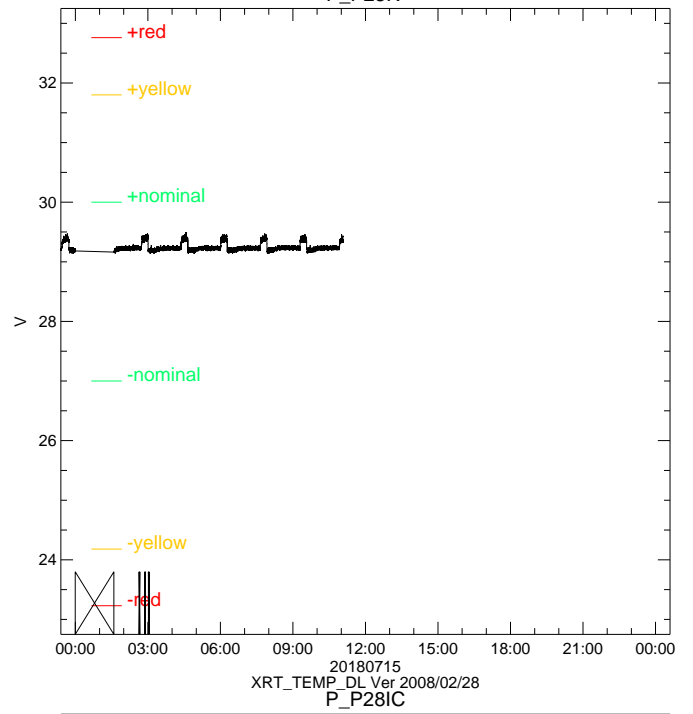

XRT\_TEMP\_DL Ver 2008/02/28

XRT\_TEMP\_DL Ver 2008/02/28

XRT\_TEMP\_DL Ver 2008/02/28

XRT\_TEMP\_DL Ver 2008/02/28

E\_LST\_ACT\_STAT

XRTD\_E\_LST\_ACT

S\_ODO\_SHTR

XRTD\_D\_FOC\_INDEX

XRT-E:Exposure Start Time

MDP\_XRT\_TLM\_LIM & CNT

MDP\_ERRLOG\_CODE