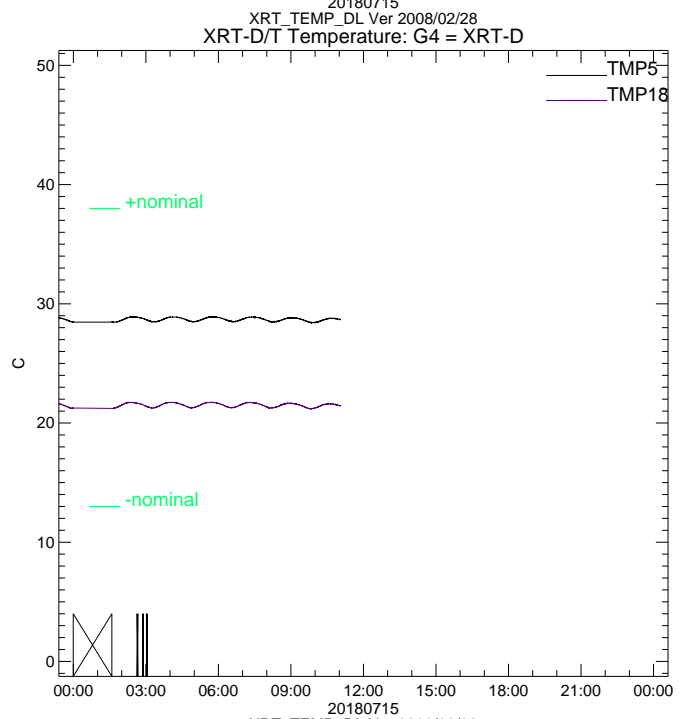

XRT\_TEMP\_DL Ver 2008/02/28

XRT\_TEMP\_DL Ver 2008/02/28

XRT\_TEMP\_DL Ver 2008/02/28

XRT\_TEMP\_DL Ver 2008/02/28

E\_LST\_ACT\_STAT

XRTD\_E\_LST\_ACT

S\_ODO\_SHTR

XRTD\_D\_FOC\_INDEX

XRT-E:Exposure Start Time

MDP\_XRT\_TLM\_LIM & CNT

MDP\_ERRLOG\_CODE