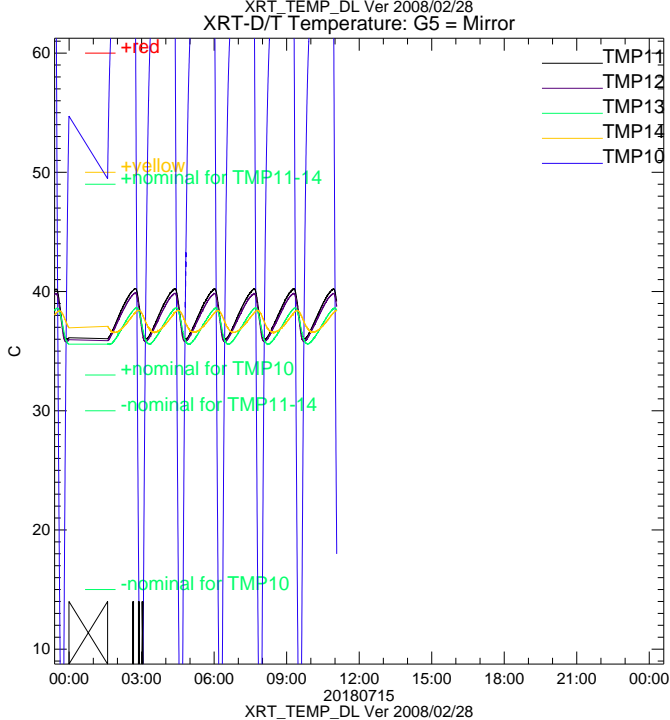

XRT\_TEMP\_DL Ver 2008/02/28

XRT\_TEMP\_DL Ver 2008/02/28

XRT\_TEMP\_DL Ver 2008/02/28

XRT\_TEMP\_DL Ver 2008/02/28

E\_LST\_ACT\_STAT

XRTD\_E\_LST\_ACT

S\_ODO\_SHTR

XRTD\_D\_FOC\_INDEX

XRT-E:Exposure Start Time

MDP\_XRT\_TLM\_LIM & CNT

MDP\_ERRLOG\_CODE