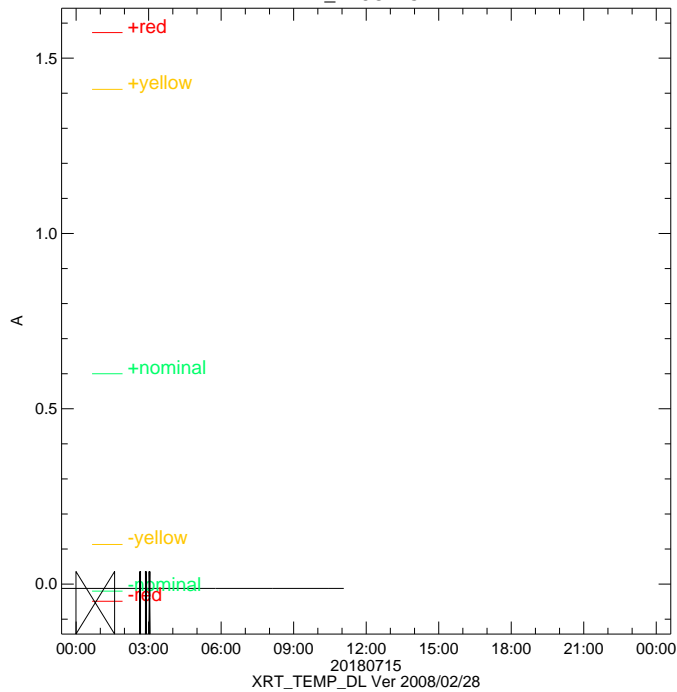

XRT\_TEMP\_DL Ver 2008/02/28

XRT\_TEMP\_DL Ver 2008/02/28

XRT\_TEMP\_DL Ver 2008/02/28

XRT\_TEMP\_DL Ver 2008/02/28

E\_LST\_ACT\_STAT

XRTD\_E\_LST\_ACT

S\_ODO\_SHTR

XRTD\_D\_FOC\_INDEX

XRT-E:Exposure Start Time

MDP\_XRT\_TLM\_LIM & CNT

MDP\_ERRLOG\_CODE