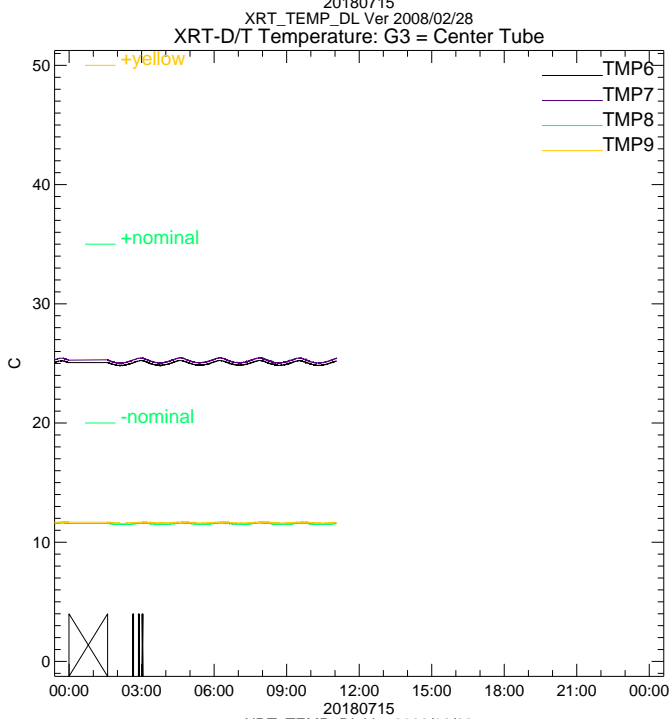

XRT\_TEMP\_DL Ver 2008/02/28

XRT\_TEMP\_DL Ver 2008/02/28

XRT\_TEMP\_DL Ver 2008/02/28

XRT\_TEMP\_DL Ver 2008/02/28

E\_LST\_ACT\_STAT

XRTD\_E\_LST\_ACT

S\_ODO\_SHTR

XRTD\_D\_FOC\_INDEX

XRT-E:Exposure Start Time

MDP\_XRT\_TLM\_LIM & CNT

MDP\_ERRLOG\_CODE