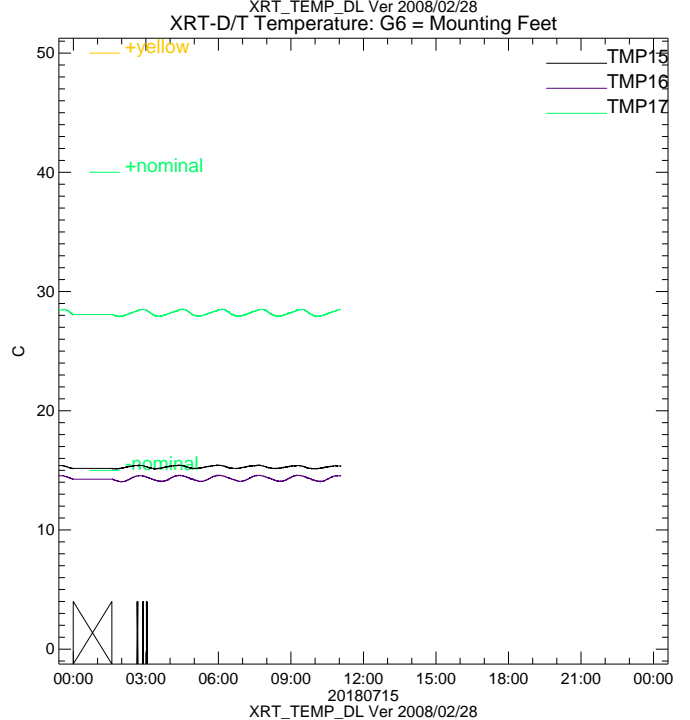

XRT\_TEMP\_DL Ver 2008/02/28

XRT\_TEMP\_DL Ver 2008/02/28

XRT\_TEMP\_DL Ver 2008/02/28

XRT\_TEMP\_DL Ver 2008/02/28

E\_LST\_ACT\_STAT

XRTD\_E\_LST\_ACT

S\_ODO\_SHTR

XRTD\_D\_FOC\_INDEX

XRT-E:Exposure Start Time

MDP\_XRT\_TLM\_LIM & CNT

MDP\_ERRLOG\_CODE