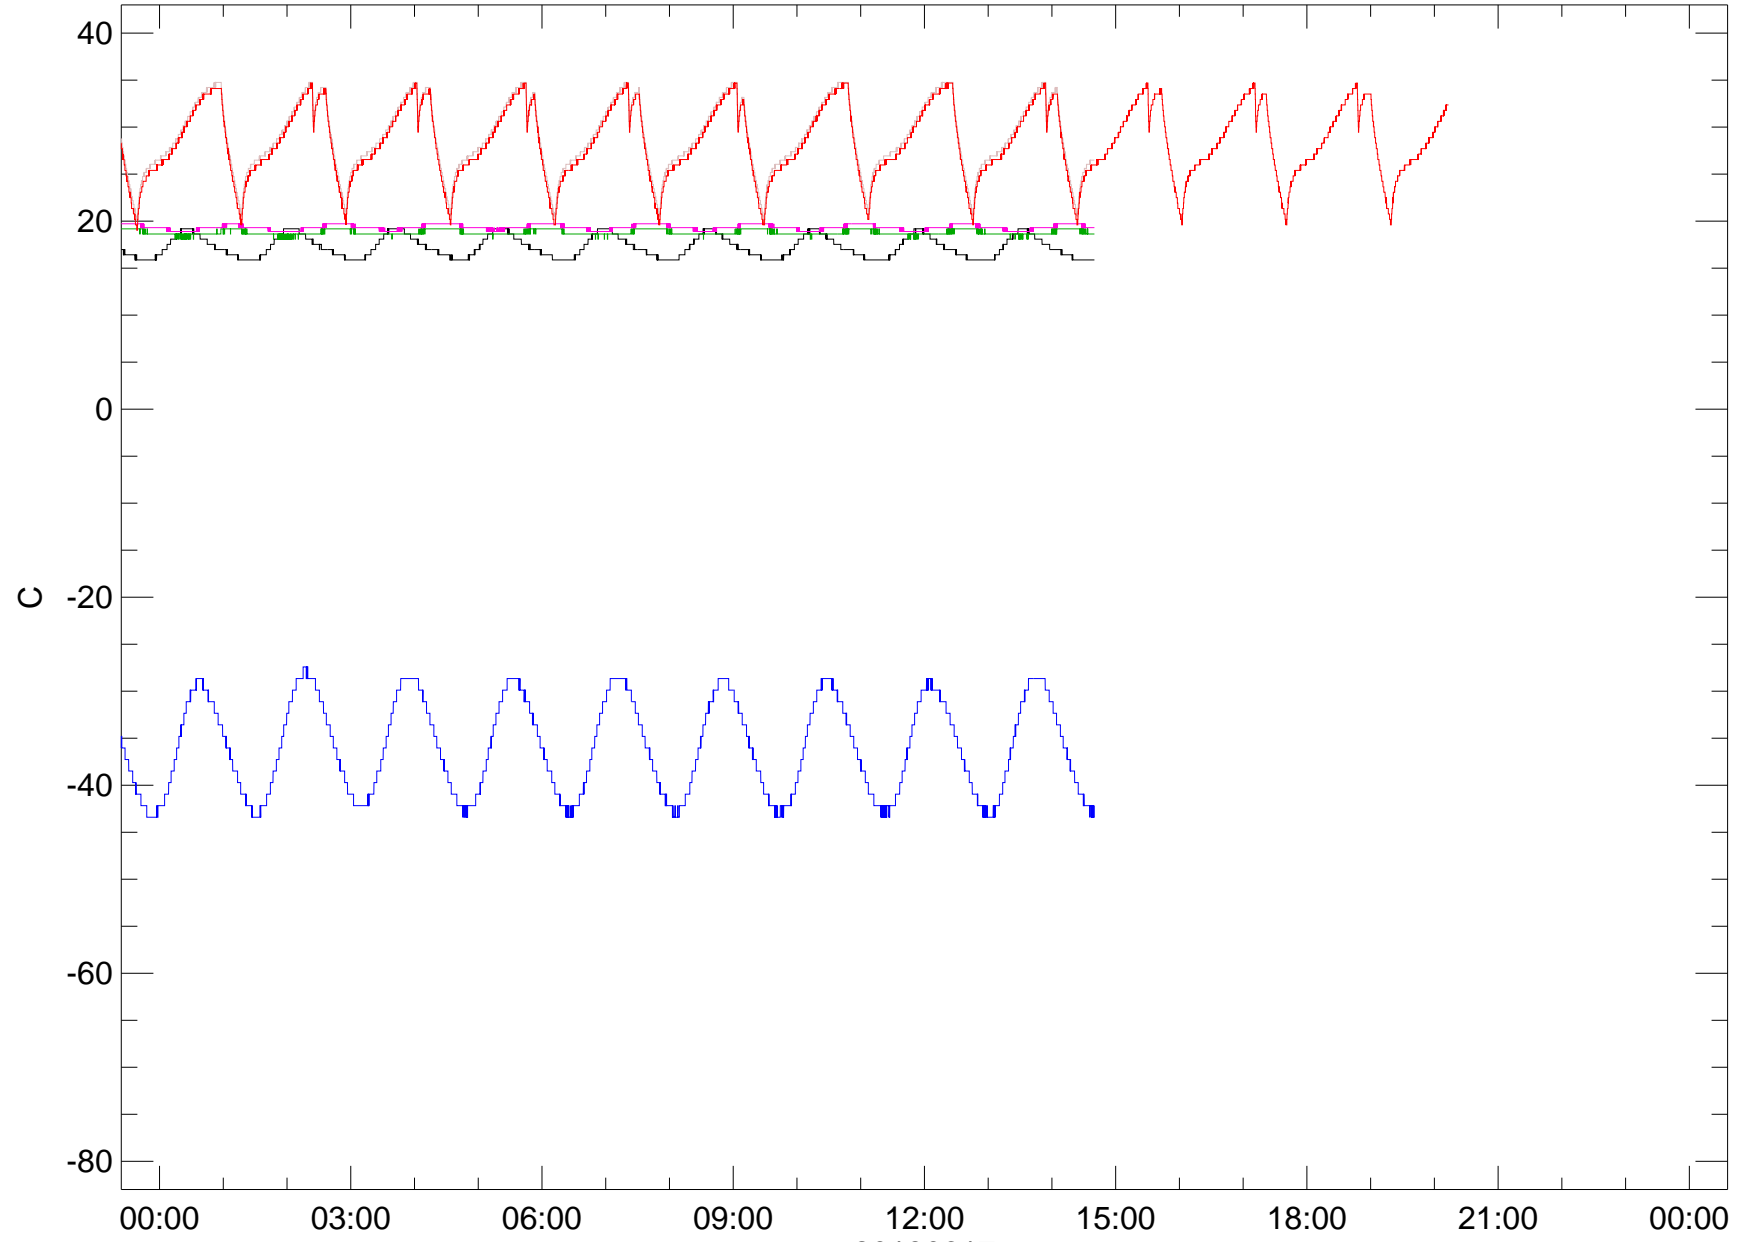

XRT-E/S Temperature

20180617

XRT_TEMP_DL Ver 2008/02/28