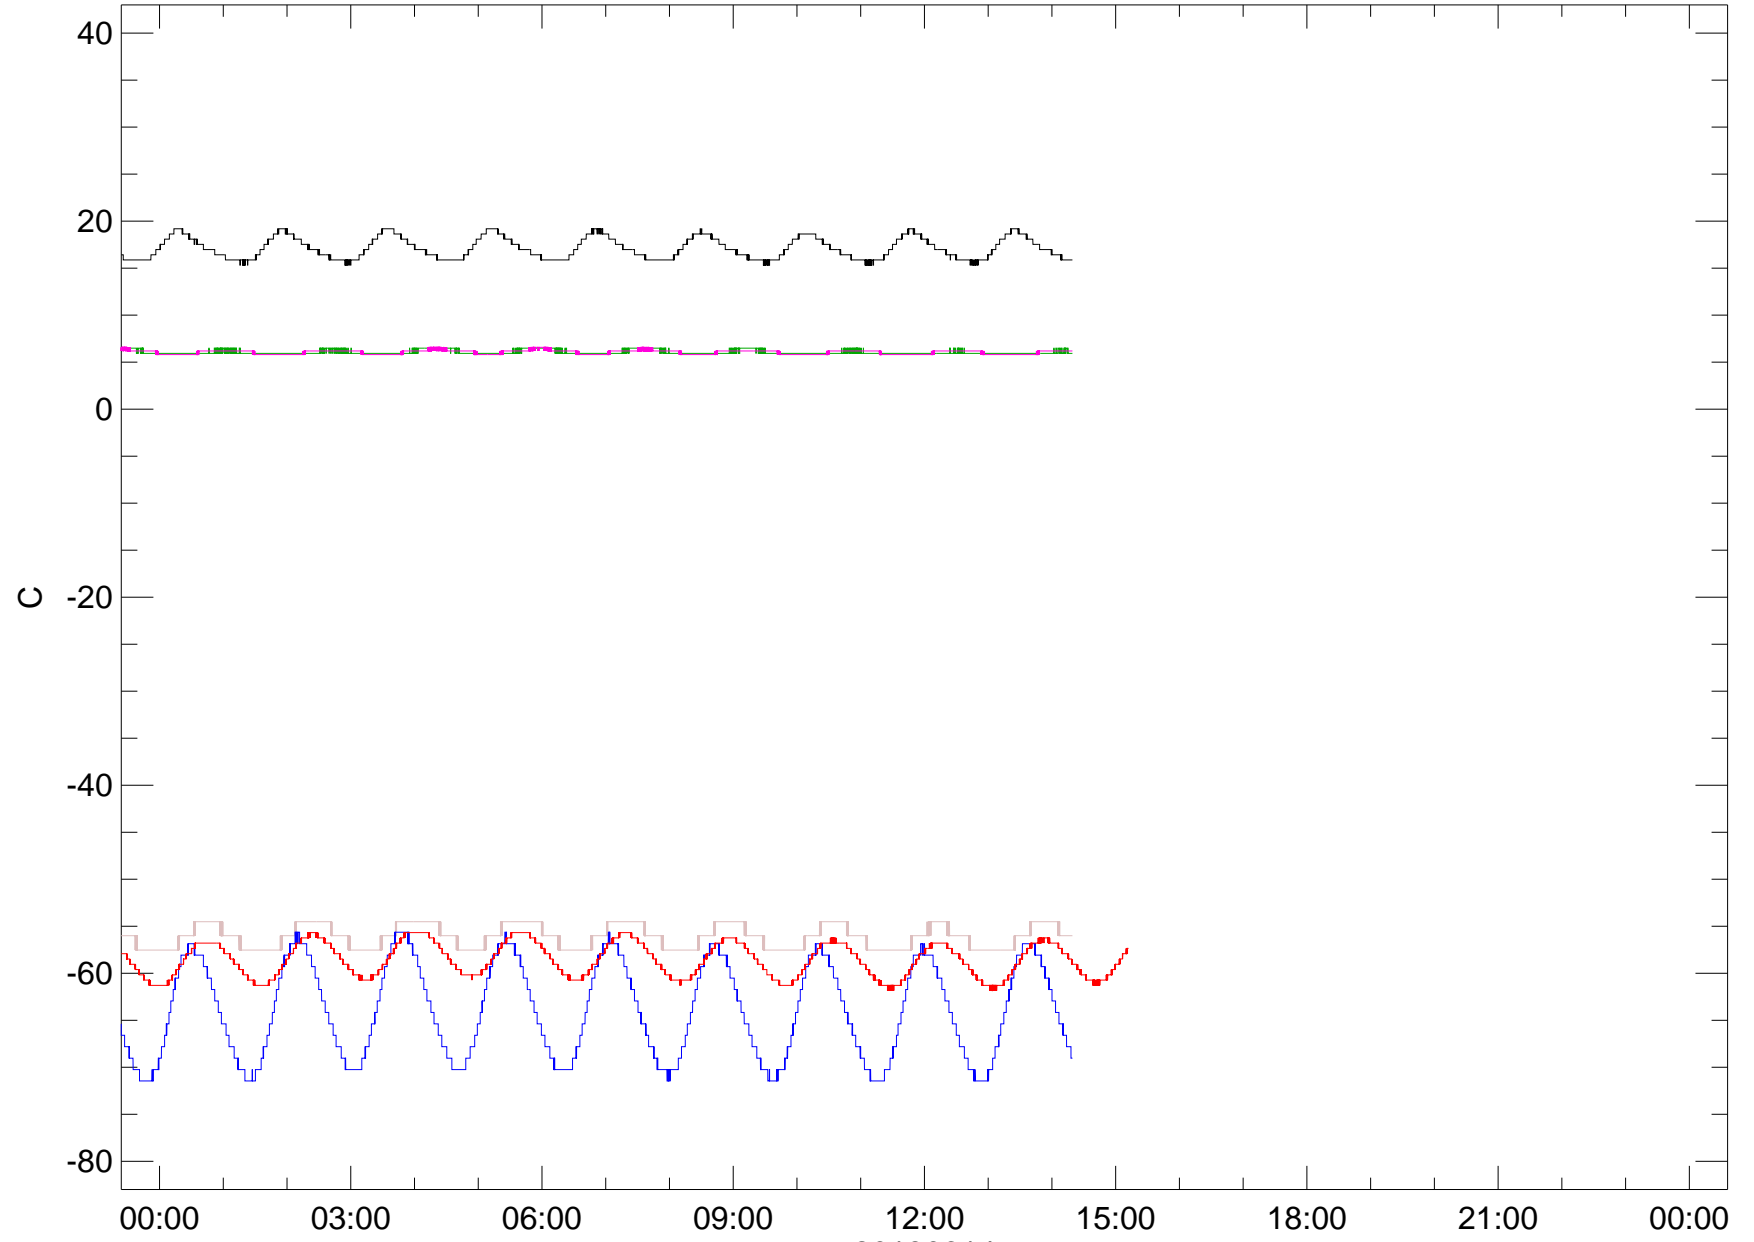

# XRT-E/S Temperature

20180614

XRT\_TEMP\_DL Ver 2008/02/28