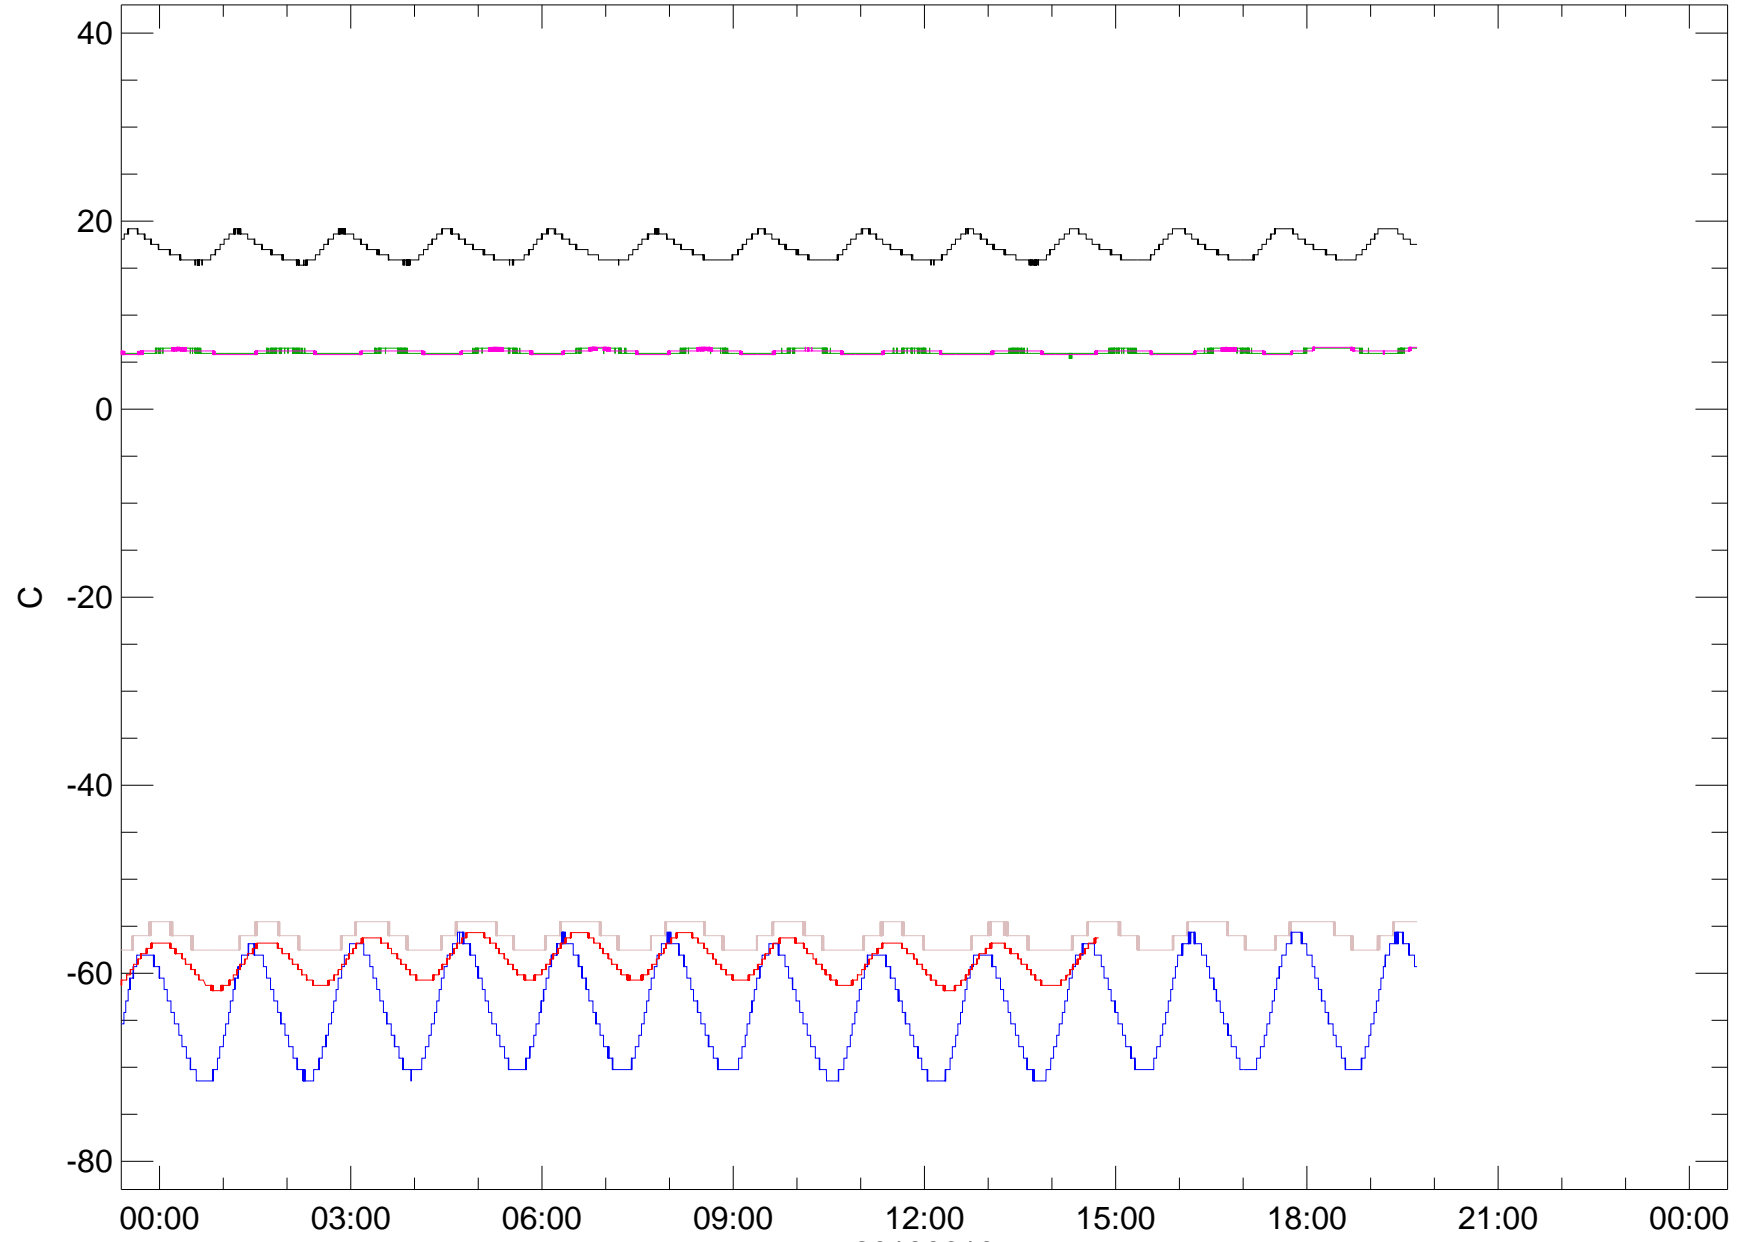

# XRT-E/S Temperature

20180610  
XRT\_TEMP\_DL Ver 2008/02/28