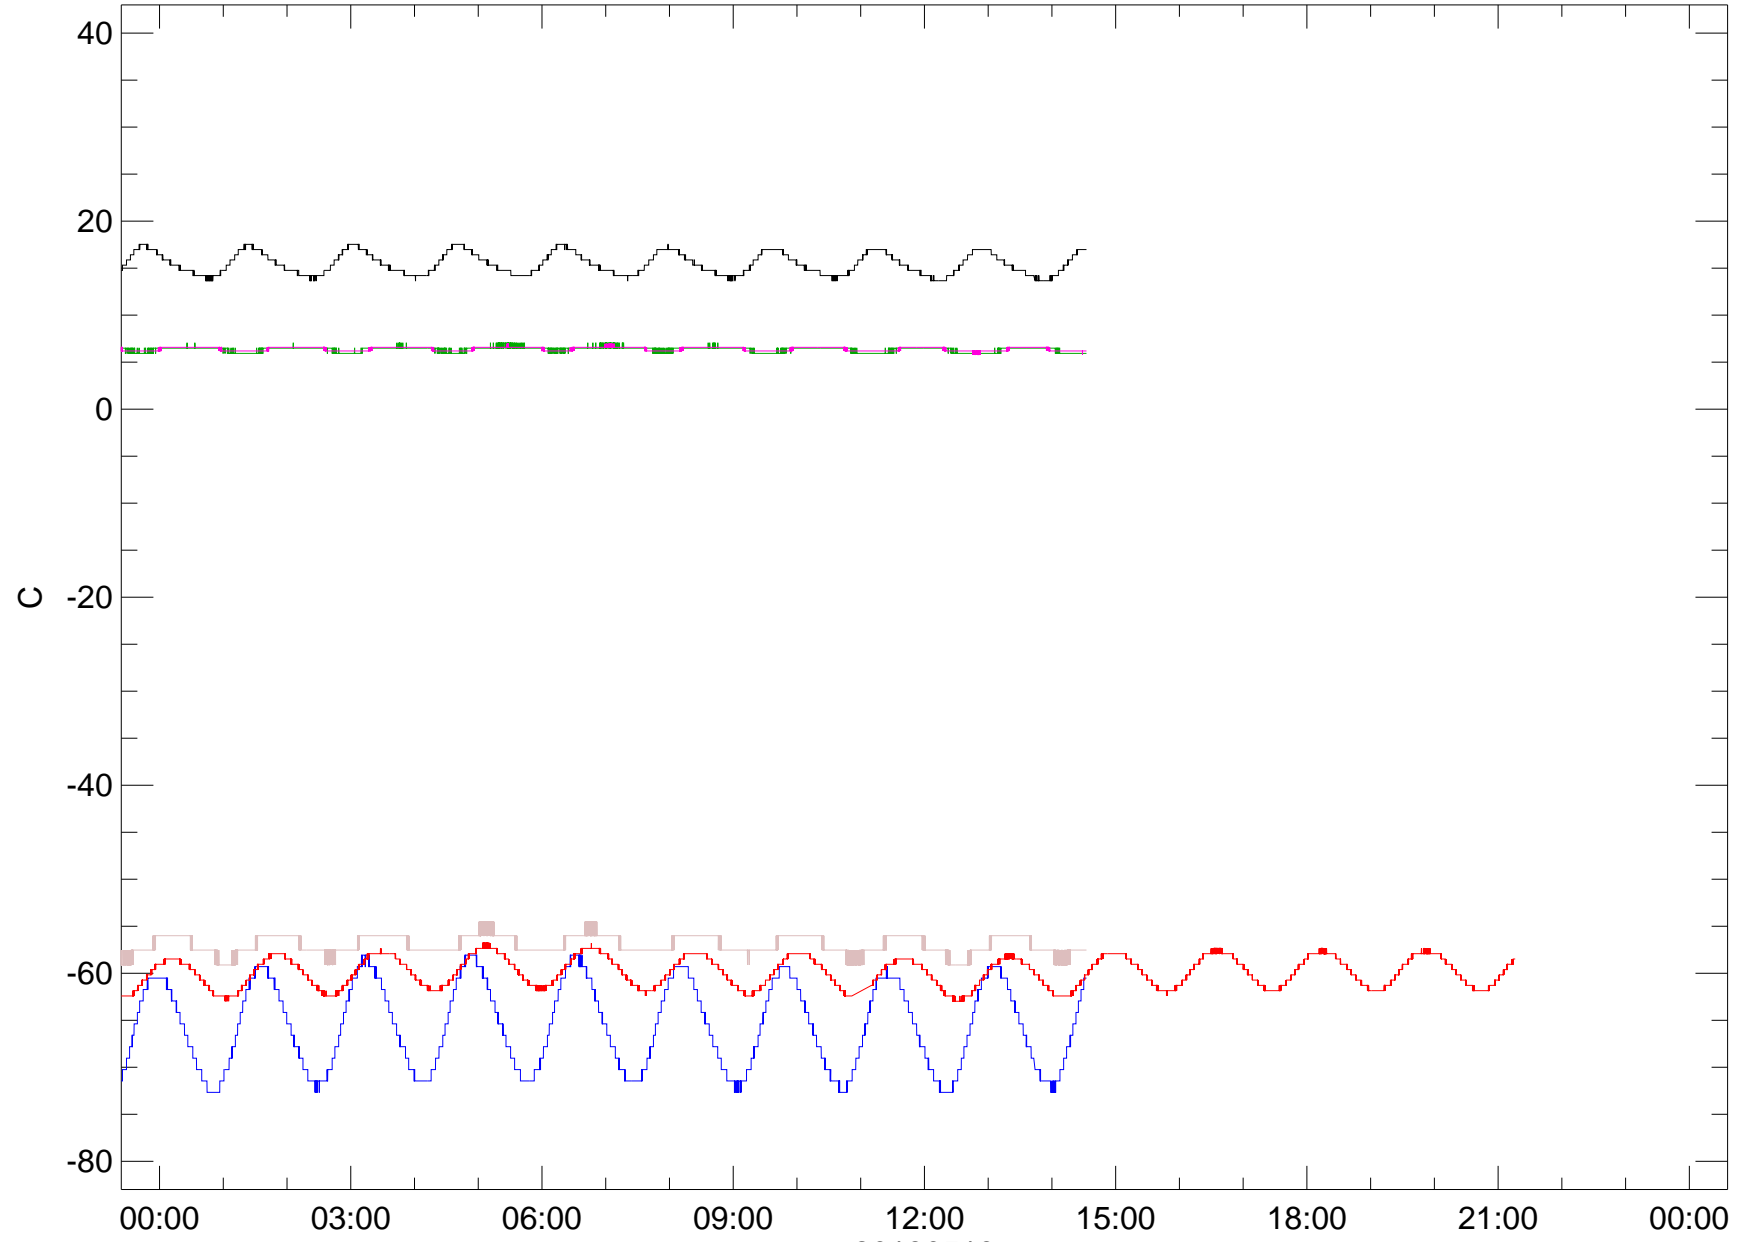

# XRT-E/S Temperature

20180519

XRT\_TEMP\_DL Ver 2008/02/28