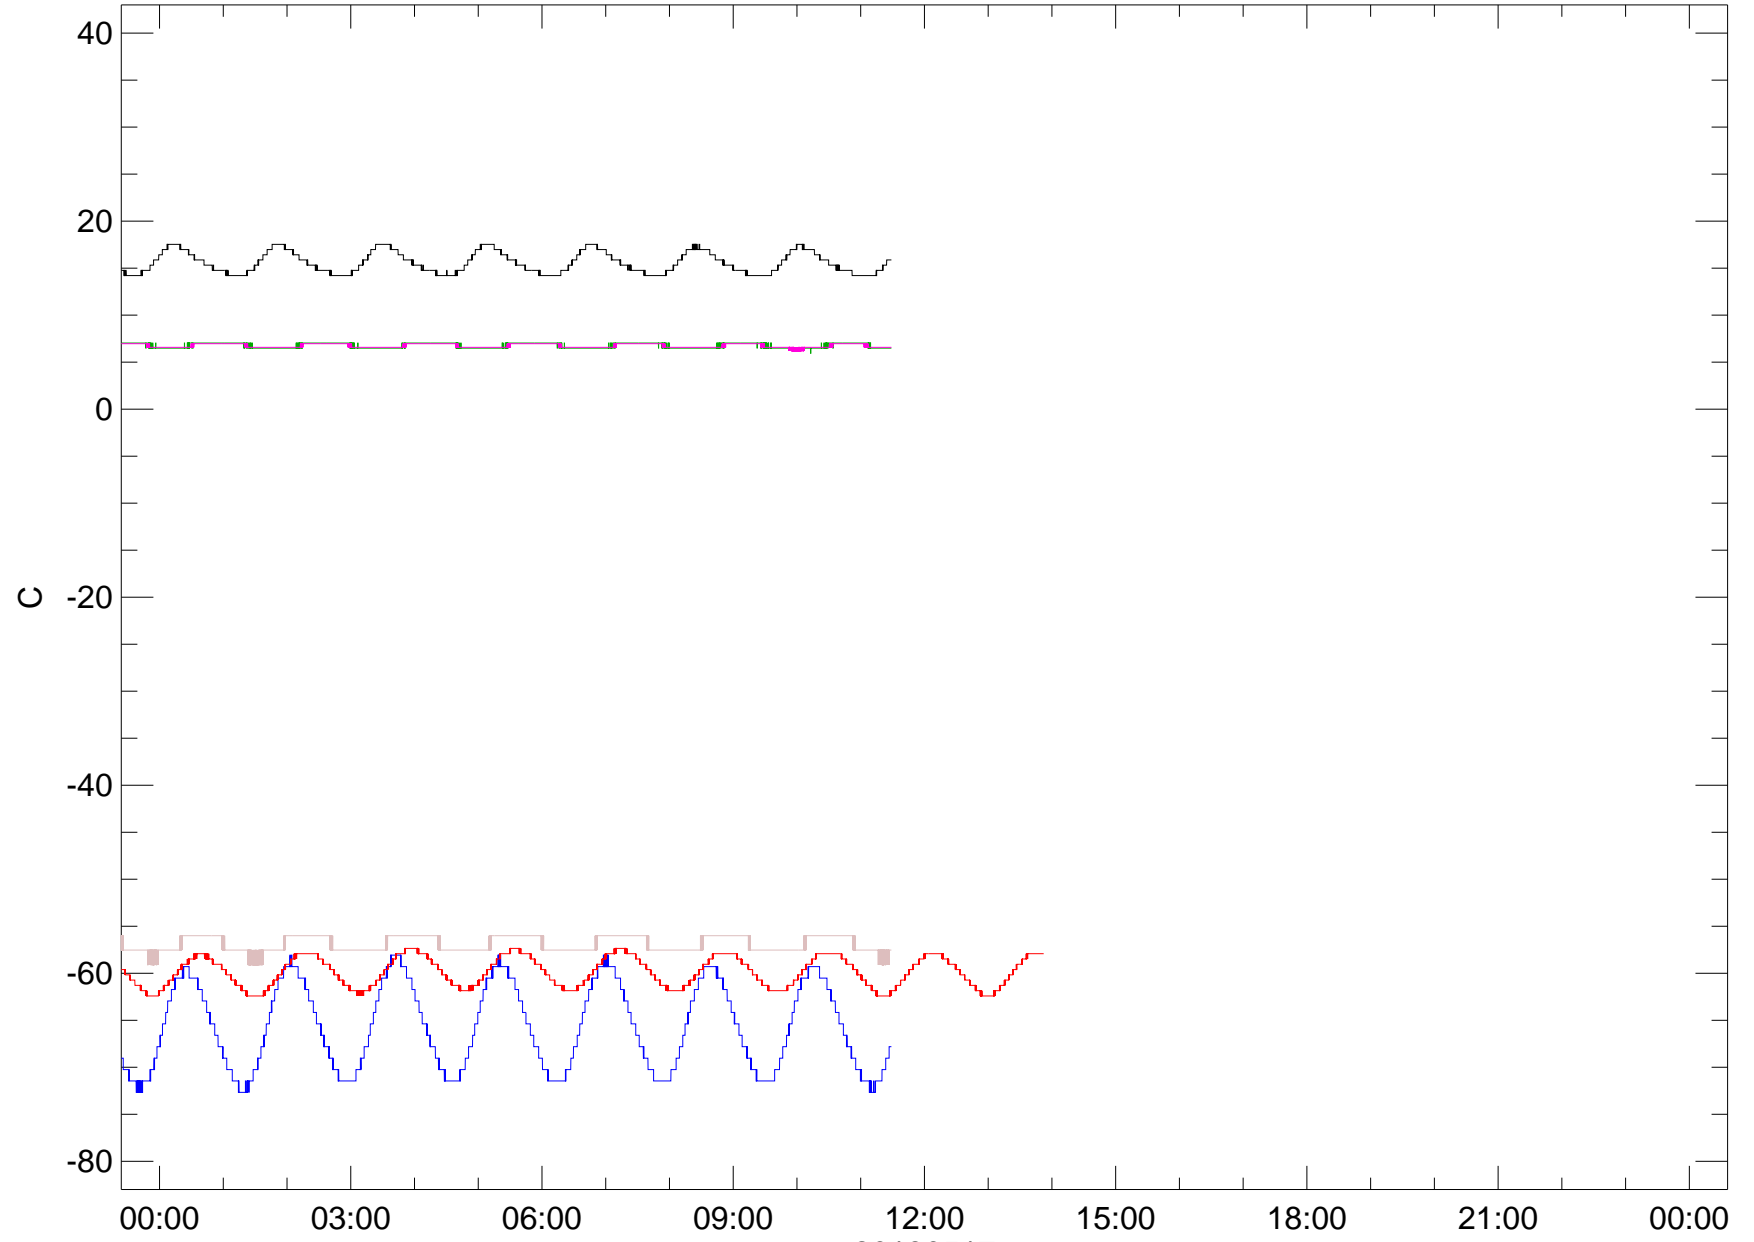

# XRT-E/S Temperature

20180517

XRT\_TEMP\_DL Ver 2008/02/28