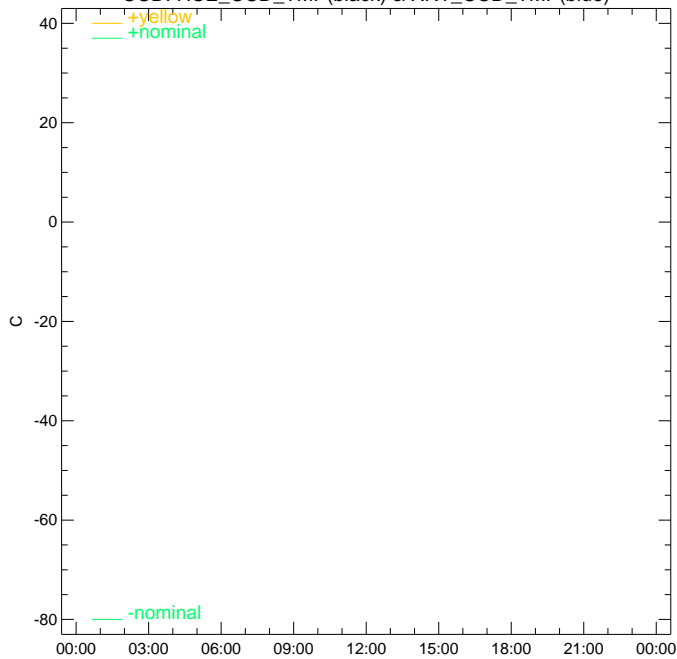

XRT-E: HKU\_XRTE\_TMP

Preamp: HKU\_AMP\_TMP(black) & HCE\_AMP\_TMP(blue)

XRT\_TEMP\_DL Ver 2008/02/28  
20180513  
CCD: HCE\_CCD\_TMP(black) & XRT\_CCD\_TMP(blue)

XRT\_TEMP\_DL Ver 2008/02/28  
20180513  
Radiator: HKU\_RAD\_TMP

XRT\_TEMP\_DL Ver 2008/02/28  
20180513

XRT\_TEMP\_DL Ver 2008/02/28  
20180513