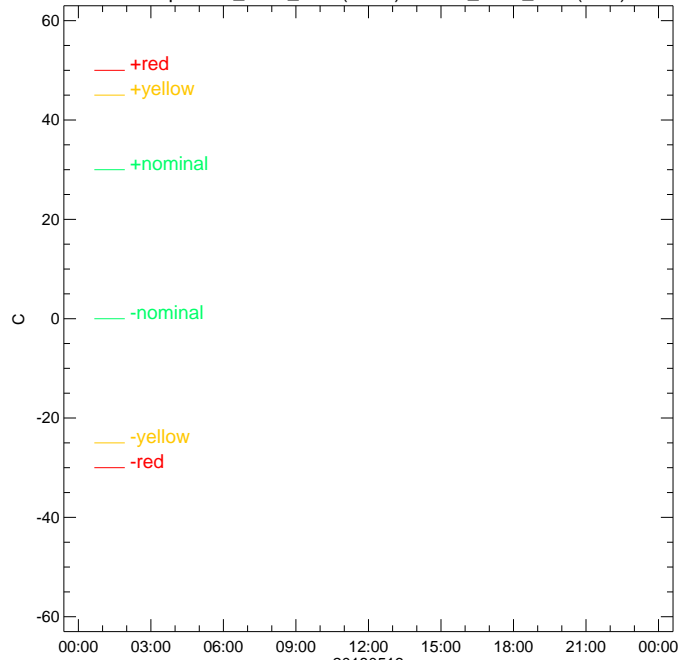

XRT-E: HKU\_XRTE\_TMP

Preamp: HKU\_AMP\_TMP(black) & HCE\_AMP\_TMP(blue)

XRT\_TEMP\_DL Ver 2008/02/28  
20180513  
CCD: HCE\_CCD\_TMP(black) & XRT\_CCD\_TMP(blue)

XRT\_TEMP\_DL Ver 2008/02/28  
20180513  
Radiator: HKU\_RAD\_TMP

XRT\_TEMP\_DL Ver 2008/02/28  
20180513

XRT\_TEMP\_DL Ver 2008/02/28  
20180513