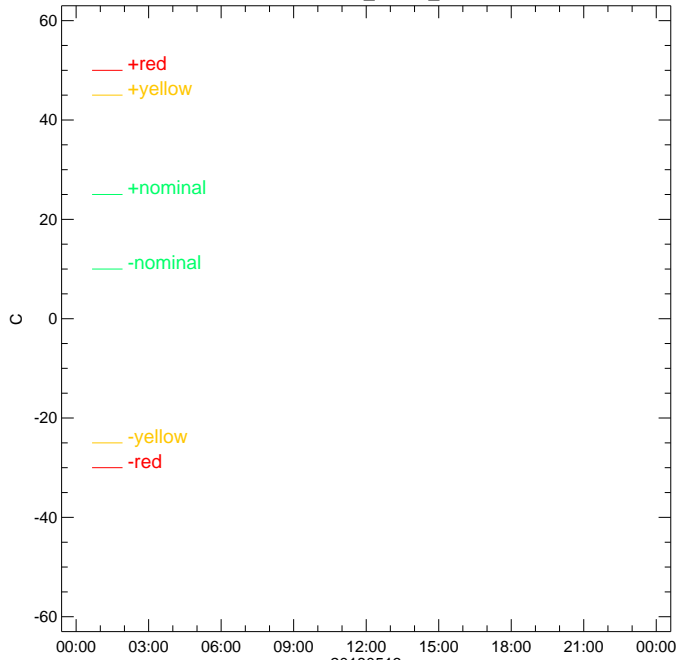

XRT-E: HKU\_XRTE\_TMP

Preamp: HKU\_AMP\_TMP(black) & HCE\_AMP\_TMP(blue)

XRT\_TEMP\_DL Ver 2008/02/28  
20180513  
CCD: HCE\_CCD\_TMP(black) & XRT\_CCD\_TMP(blue)

XRT\_TEMP\_DL Ver 2008/02/28  
20180513  
Radiator: HKU\_RAD\_TMP

XRT\_TEMP\_DL Ver 2008/02/28  
20180513

XRT\_TEMP\_DL Ver 2008/02/28  
20180513