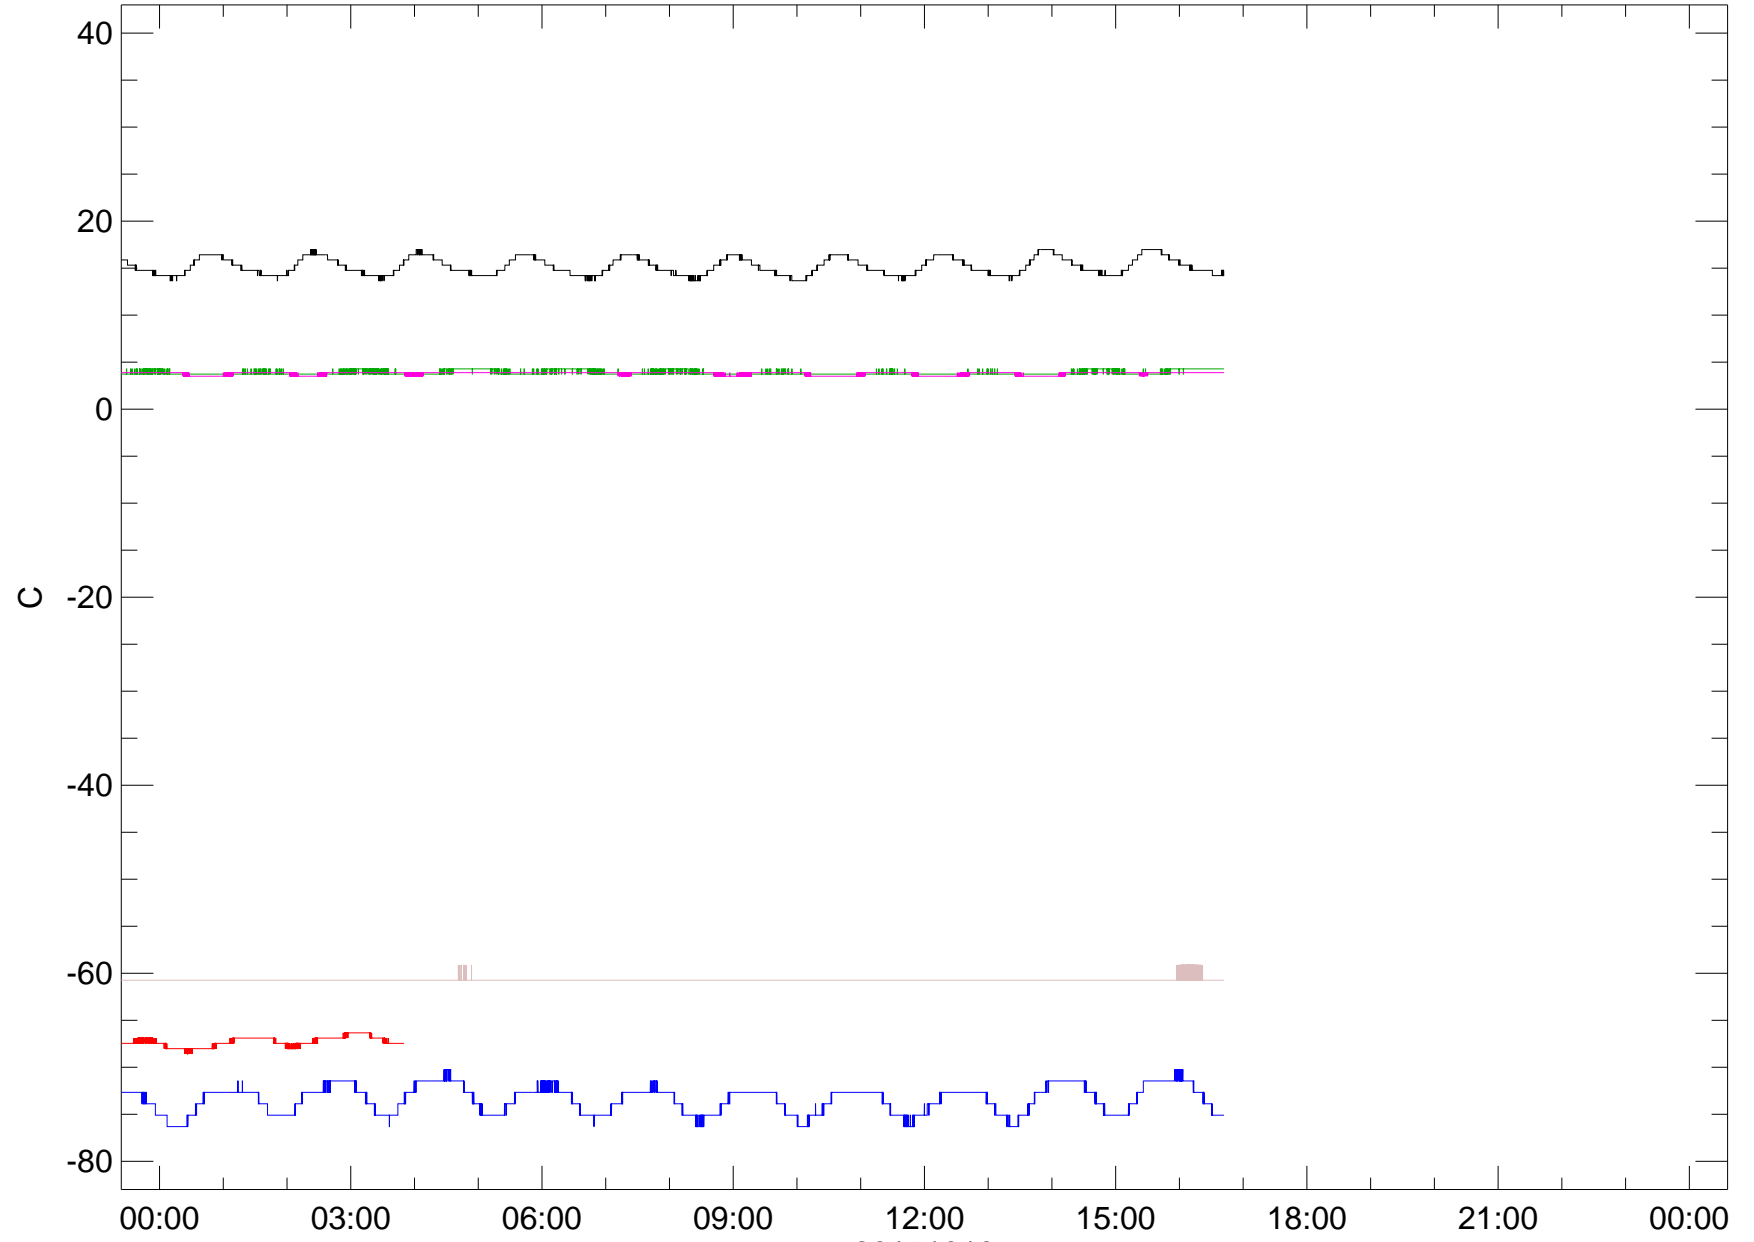

# XRT-E/S Temperature

20171019

XRT\_TEMP\_DL Ver 2008/02/28