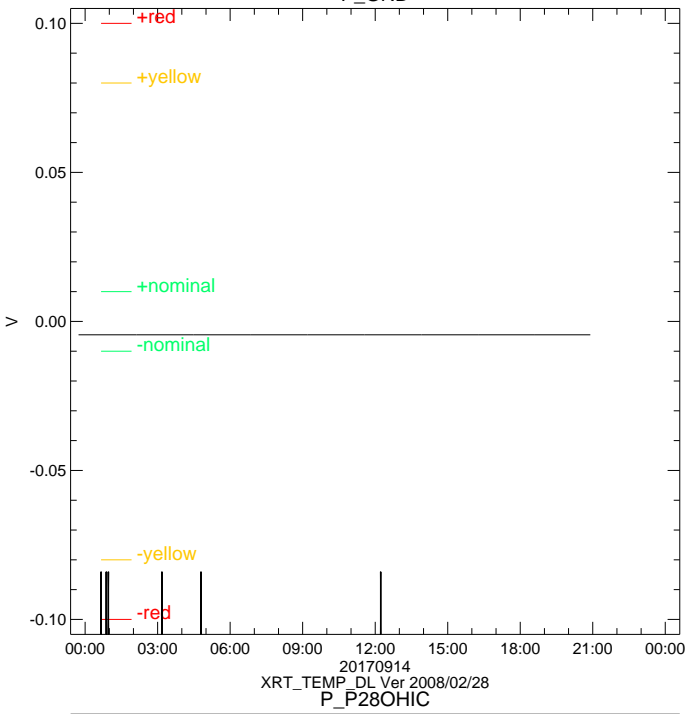

XRT\_TEMP\_DL Ver 2008/02/28  
20170914

XRT\_TEMP\_DL Ver 2008/02/28  
20170914

XRT\_TEMP\_DL Ver 2008/02/28  
20170914

XRT\_TEMP\_DL Ver 2008/02/28  
20170914

E\_LST\_ACT\_STAT

CODE 00h

20170914  
XRT\_TEMP\_DL Ver 2008/02/28  
XRTD\_E\_LST\_ACT

CODE 20h  
ECh

20170914  
XRT\_TEMP\_DL Ver 2008/02/28  
S\_ODO\_SHTR

20170914  
XRT\_TEMP\_DL Ver 2008/02/28  
XRTD\_D\_FOC\_INDEX

20170914  
XRT\_TEMP\_DL Ver 2008/02/28  
XRT-E:Exposure Start Time

20170914  
XRT\_TEMP\_DL Ver 2008/02/28  
MDP\_XRT\_TLM\_LIM & CNT

20170914  
XRT\_TEMP\_DL Ver 2008/02/28  
MDP\_ERRLOG\_CODE

CODE 00h

20170914  
XRT\_TEMP\_DL Ver 2008/02/28