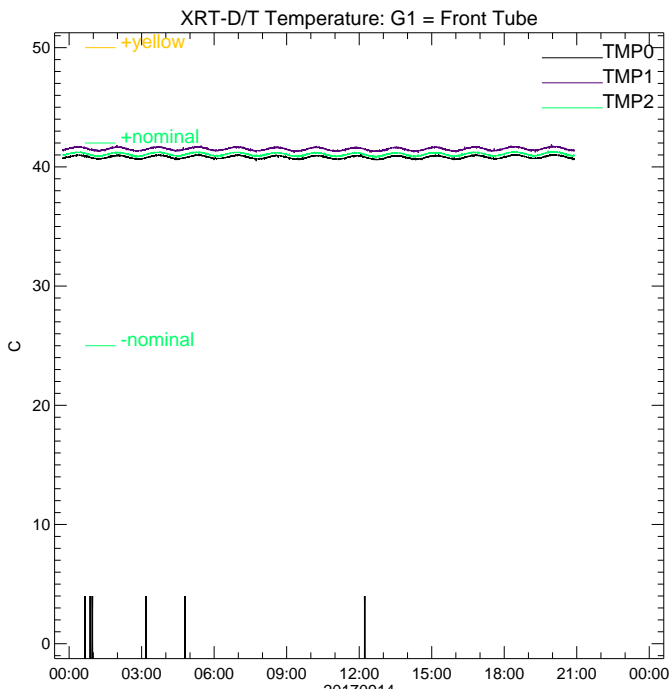

XRT\_TEMP\_DL Ver 2008/02/28  
20170914

XRT\_TEMP\_DL Ver 2008/02/28  
20170914

XRT\_TEMP\_DL Ver 2008/02/28  
20170914

XRT\_TEMP\_DL Ver 2008/02/28  
20170914

E\_LST\_ACT\_STAT

CODE 00h

20170914  
XRT\_TEMP\_DL Ver 2008/02/28  
XRTD\_E\_LST\_ACT

CODE 20h  
ECh

20170914  
XRT\_TEMP\_DL Ver 2008/02/28  
S\_ODO\_SHTR

20170914  
XRT\_TEMP\_DL Ver 2008/02/28  
XRTD\_D\_FOC\_INDEX

20170914  
XRT\_TEMP\_DL Ver 2008/02/28  
XRT-E:Exposure Start Time

20170914  
XRT\_TEMP\_DL Ver 2008/02/28  
MDP\_XRT\_TLM\_LIM & CNT

20170914  
XRT\_TEMP\_DL Ver 2008/02/28  
MDP\_ERRLOG\_CODE

CODE 00h

20170914  
XRT\_TEMP\_DL Ver 2008/02/28