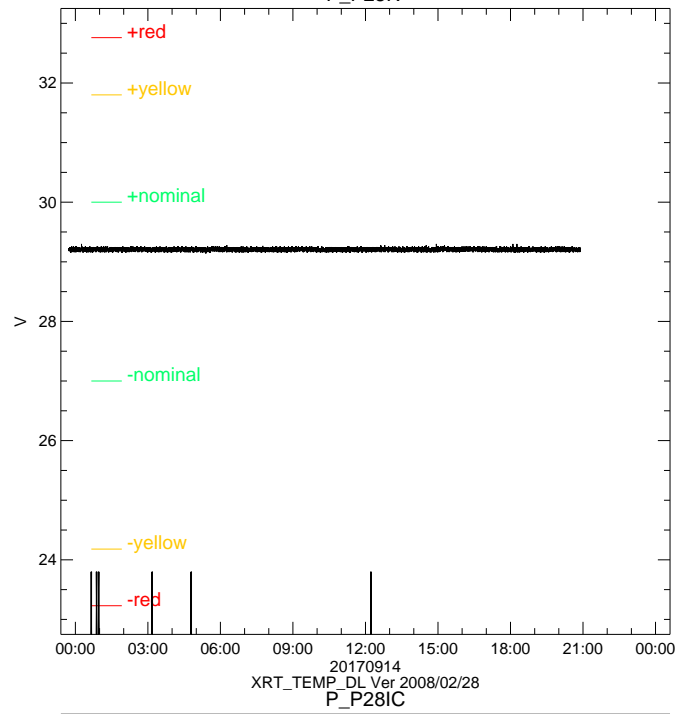

XRT\_TEMP\_DL Ver 2008/02/28  
20170914

XRT\_TEMP\_DL Ver 2008/02/28  
20170914

XRT\_TEMP\_DL Ver 2008/02/28  
20170914

XRT\_TEMP\_DL Ver 2008/02/28  
20170914

E\_LST\_ACT\_STAT

CODE 00h

20170914  
XRT\_TEMP\_DL Ver 2008/02/28  
XRTD\_E\_LST\_ACT

CODE 20h  
ECh

20170914  
XRT\_TEMP\_DL Ver 2008/02/28  
S\_ODO\_SHTR

20170914  
XRT\_TEMP\_DL Ver 2008/02/28  
XRTD\_D\_FOC\_INDEX

20170914  
XRT\_TEMP\_DL Ver 2008/02/28  
XRT-E:Exposure Start Time

20170914  
XRT\_TEMP\_DL Ver 2008/02/28  
MDP\_XRT\_TLM\_LIM & CNT

20170914  
XRT\_TEMP\_DL Ver 2008/02/28  
MDP\_ERRLOG\_CODE

CODE 00h

20170914  
XRT\_TEMP\_DL Ver 2008/02/28