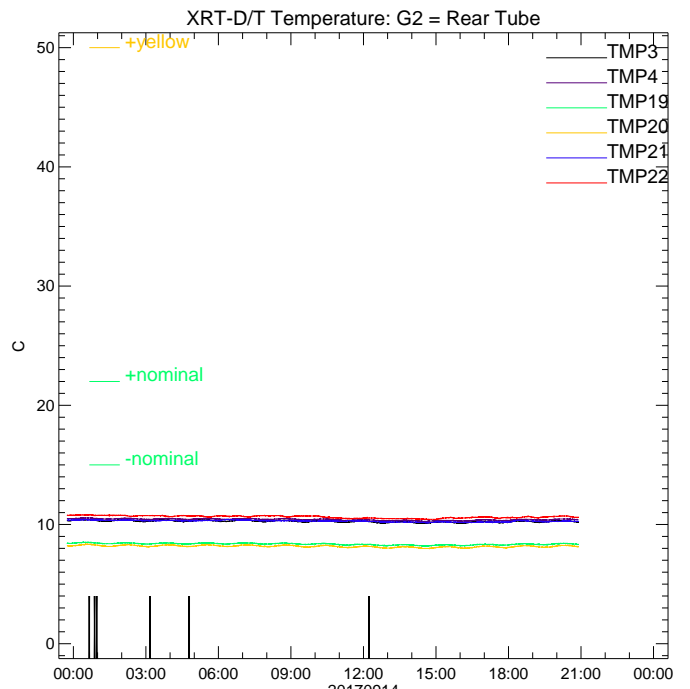

XRT\_TEMP\_DL Ver 2008/02/28  
20170914

XRT\_TEMP\_DL Ver 2008/02/28  
20170914

XRT\_TEMP\_DL Ver 2008/02/28  
20170914

XRT\_TEMP\_DL Ver 2008/02/28  
20170914

E\_LST\_ACT\_STAT

CODE 00h

20170914  
XRT\_TEMP\_DL Ver 2008/02/28  
XRTD\_E\_LST\_ACT

CODE 20h  
ECh

20170914  
XRT\_TEMP\_DL Ver 2008/02/28  
S\_ODO\_SHTR

20170914  
XRT\_TEMP\_DL Ver 2008/02/28  
XRTD\_D\_FOC\_INDEX

20170914  
XRT\_TEMP\_DL Ver 2008/02/28  
XRT-E:Exposure Start Time

20170914  
XRT\_TEMP\_DL Ver 2008/02/28  
MDP\_XRT\_TLM\_LIM & CNT

20170914  
XRT\_TEMP\_DL Ver 2008/02/28  
MDP\_ERRLOG\_CODE

CODE 00h

20170914  
XRT\_TEMP\_DL Ver 2008/02/28