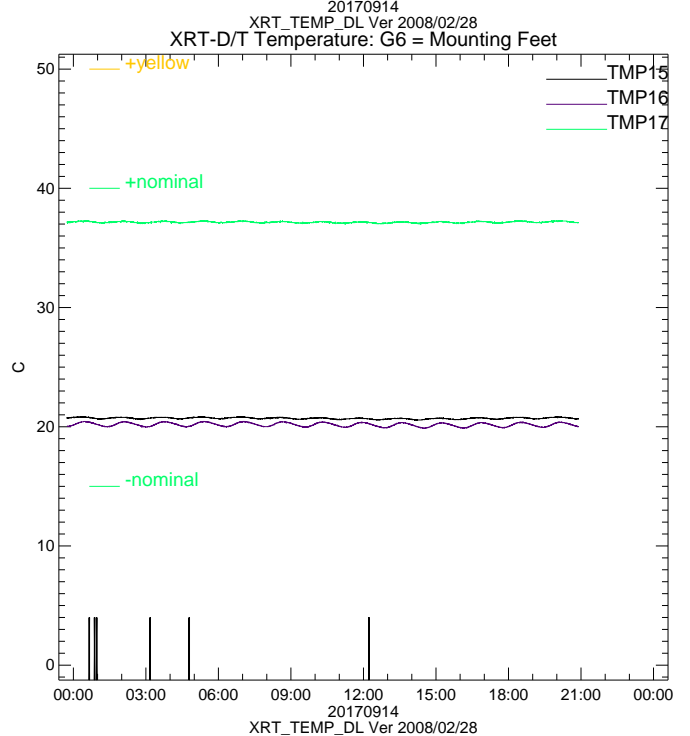

XRT\_TEMP\_DL Ver 2008/02/28  
20170914

XRT\_TEMP\_DL Ver 2008/02/28  
20170914

XRT\_TEMP\_DL Ver 2008/02/28  
20170914

XRT\_TEMP\_DL Ver 2008/02/28  
20170914

E\_LST\_ACT\_STAT

CODE 00h

20170914  
XRT\_TEMP\_DL Ver 2008/02/28  
XRTD\_E\_LST\_ACT

CODE 20h  
ECh

20170914  
XRT\_TEMP\_DL Ver 2008/02/28  
S\_ODO\_SHTR

20170914  
XRT\_TEMP\_DL Ver 2008/02/28  
XRTD\_D\_FOC\_INDEX

20170914  
XRT\_TEMP\_DL Ver 2008/02/28  
XRT-E:Exposure Start Time

20170914  
XRT\_TEMP\_DL Ver 2008/02/28  
MDP\_XRT\_TLM\_LIM & CNT

20170914  
XRT\_TEMP\_DL Ver 2008/02/28  
MDP\_ERRLOG\_CODE

CODE 00h

20170914  
XRT\_TEMP\_DL Ver 2008/02/28