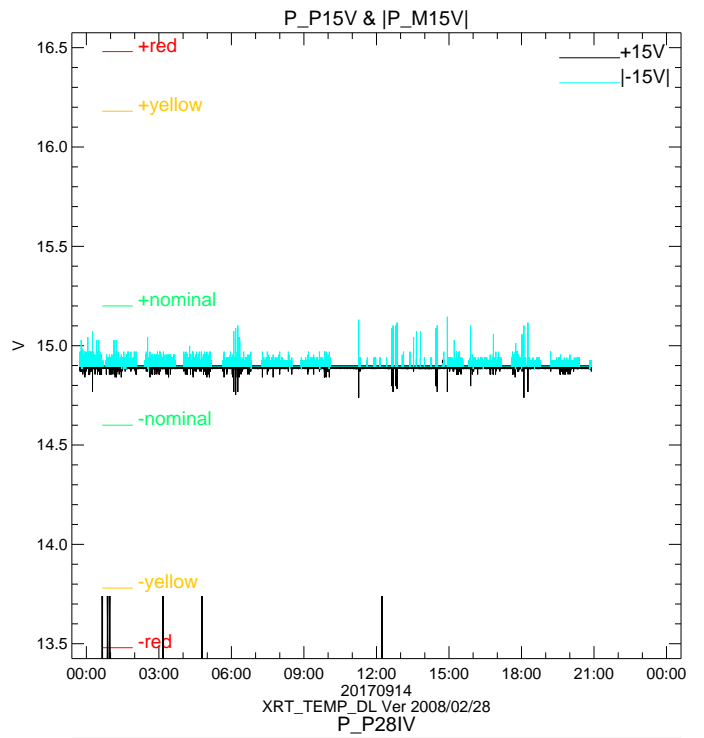

XRT\_TEMP\_DL Ver 2008/02/28  
20170914

XRT\_TEMP\_DL Ver 2008/02/28  
20170914

XRT\_TEMP\_DL Ver 2008/02/28  
20170914

XRT\_TEMP\_DL Ver 2008/02/28  
20170914

E\_LST\_ACT\_STAT

CODE 00h

20170914  
XRT\_TEMP\_DL Ver 2008/02/28  
XRTD\_E\_LST\_ACT

CODE 20h  
ECh

20170914  
XRT\_TEMP\_DL Ver 2008/02/28  
S\_ODO\_SHTR

20170914  
XRT\_TEMP\_DL Ver 2008/02/28  
XRTD\_D\_FOC\_INDEX

20170914  
XRT\_TEMP\_DL Ver 2008/02/28  
XRT-E:Exposure Start Time

20170914  
XRT\_TEMP\_DL Ver 2008/02/28  
MDP\_XRT\_TLM\_LIM & CNT

20170914  
XRT\_TEMP\_DL Ver 2008/02/28  
MDP\_ERRLOG\_CODE

CODE 00h

20170914  
XRT\_TEMP\_DL Ver 2008/02/28