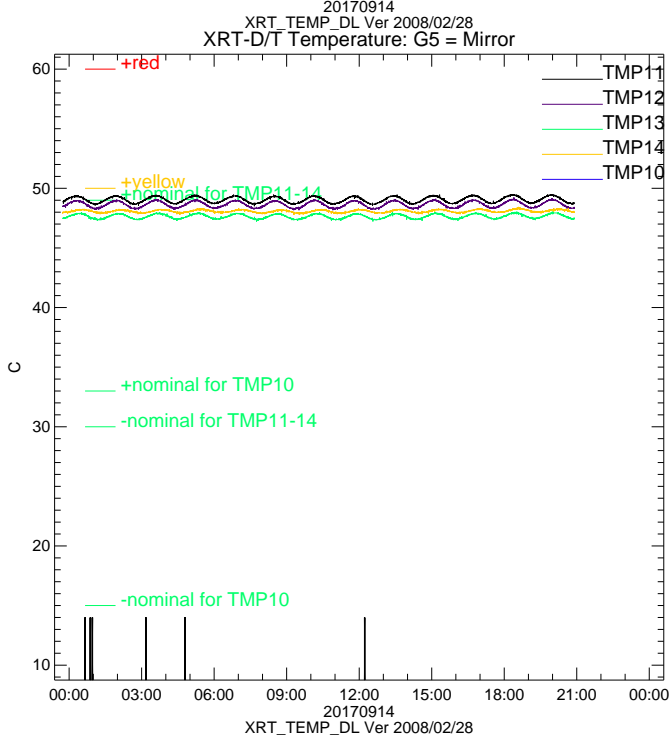

XRT\_TEMP\_DL Ver 2008/02/28  
20170914

XRT\_TEMP\_DL Ver 2008/02/28  
20170914

XRT\_TEMP\_DL Ver 2008/02/28  
20170914

XRT\_TEMP\_DL Ver 2008/02/28  
20170914

E\_LST\_ACT\_STAT

CODE 00h

20170914  
XRT\_TEMP\_DL Ver 2008/02/28  
XRTD\_E\_LST\_ACT

CODE 20h  
ECh

20170914  
XRT\_TEMP\_DL Ver 2008/02/28  
S\_ODO\_SHTR

20170914  
XRT\_TEMP\_DL Ver 2008/02/28  
XRTD\_D\_FOC\_INDEX

20170914  
XRT\_TEMP\_DL Ver 2008/02/28  
XRT-E:Exposure Start Time

20170914  
XRT\_TEMP\_DL Ver 2008/02/28  
MDP\_XRT\_TLM\_LIM & CNT

20170914  
XRT\_TEMP\_DL Ver 2008/02/28  
MDP\_ERRLOG\_CODE

CODE 00h

20170914  
XRT\_TEMP\_DL Ver 2008/02/28