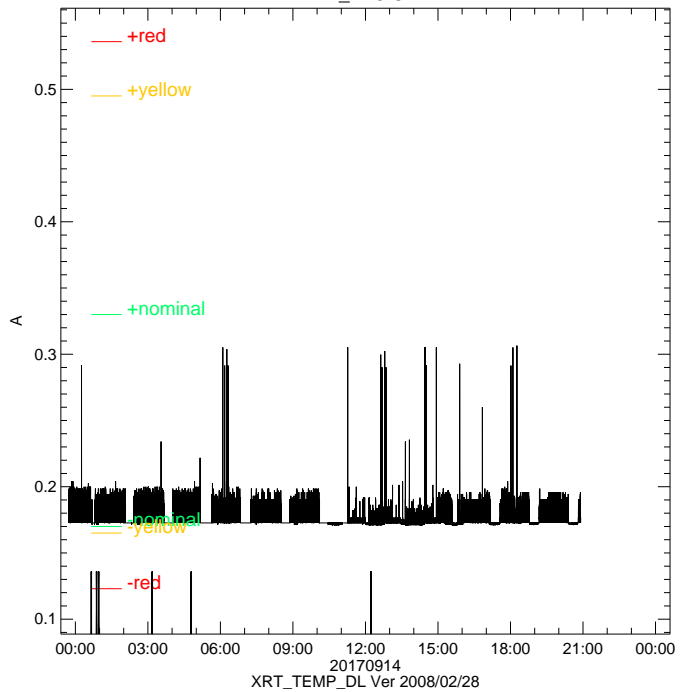

XRT\_TEMP\_DL Ver 2008/02/28  
20170914

XRT\_TEMP\_DL Ver 2008/02/28  
20170914

XRT\_TEMP\_DL Ver 2008/02/28  
20170914

XRT\_TEMP\_DL Ver 2008/02/28  
20170914

E\_LST\_ACT\_STAT

CODE 00h

20170914  
XRT\_TEMP\_DL Ver 2008/02/28  
XRTD\_E\_LST\_ACT

CODE 20h  
ECh

20170914  
XRT\_TEMP\_DL Ver 2008/02/28  
S\_ODO\_SHTR

20170914  
XRT\_TEMP\_DL Ver 2008/02/28  
XRTD\_D\_FOC\_INDEX

20170914  
XRT\_TEMP\_DL Ver 2008/02/28  
XRT-E:Exposure Start Time

20170914  
XRT\_TEMP\_DL Ver 2008/02/28  
MDP\_XRT\_TLM\_LIM & CNT

20170914  
XRT\_TEMP\_DL Ver 2008/02/28  
MDP\_ERRLOG\_CODE

CODE 00h

20170914  
XRT\_TEMP\_DL Ver 2008/02/28