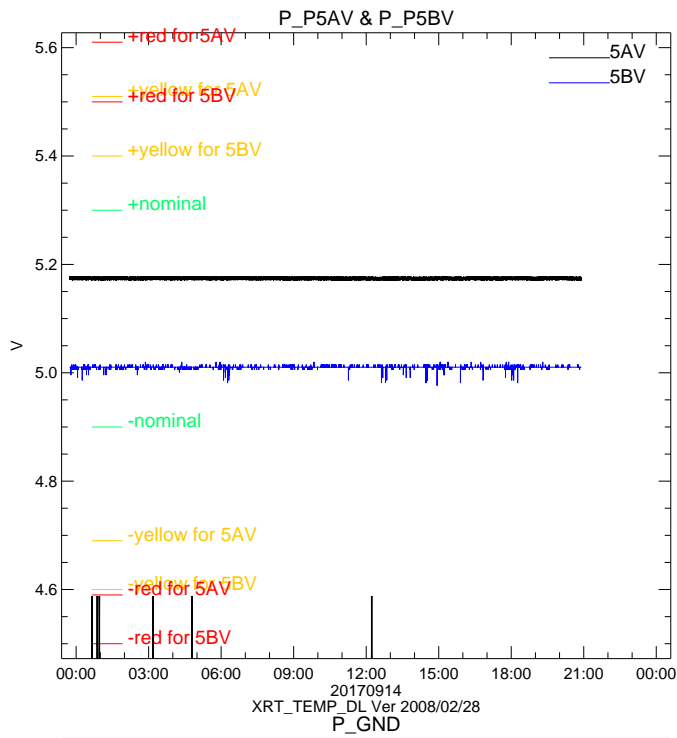

XRT\_TEMP\_DL Ver 2008/02/28  
20170914

XRT\_TEMP\_DL Ver 2008/02/28  
20170914

XRT\_TEMP\_DL Ver 2008/02/28  
20170914

XRT\_TEMP\_DL Ver 2008/02/28  
20170914

E\_LST\_ACT\_STAT

CODE 00h

20170914  
XRT\_TEMP\_DL Ver 2008/02/28  
XRTD\_E\_LST\_ACT

CODE 20h  
ECh

20170914  
XRT\_TEMP\_DL Ver 2008/02/28  
S\_ODO\_SHTR

20170914  
XRT\_TEMP\_DL Ver 2008/02/28  
XRTD\_D\_FOC\_INDEX

20170914  
XRT\_TEMP\_DL Ver 2008/02/28  
XRT-E:Exposure Start Time

20170914  
XRT\_TEMP\_DL Ver 2008/02/28  
MDP\_XRT\_TLM\_LIM & CNT

20170914  
XRT\_TEMP\_DL Ver 2008/02/28  
MDP\_ERRLOG\_CODE

CODE 00h

20170914  
XRT\_TEMP\_DL Ver 2008/02/28