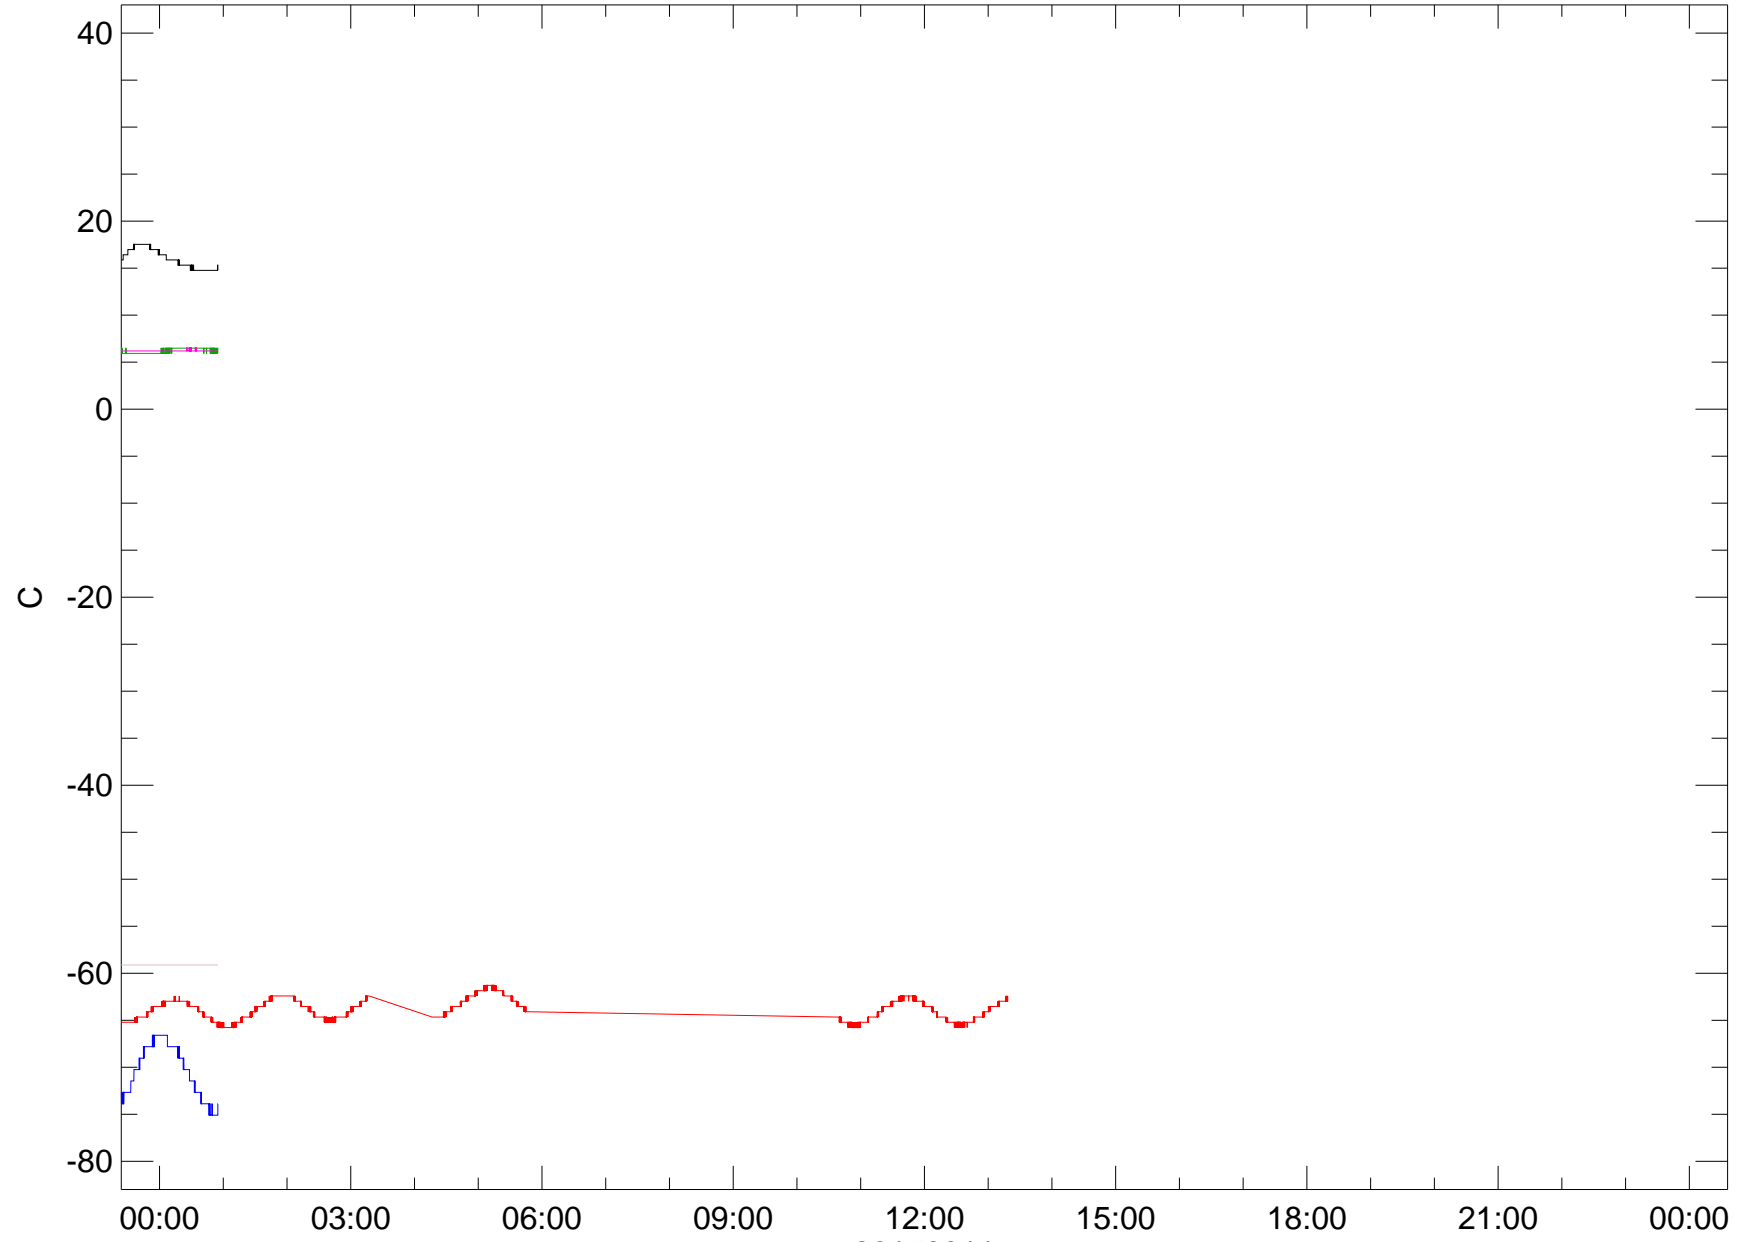

# XRT-E/S Temperature

20170911

XRT\_TEMP\_DL Ver 2008/02/28