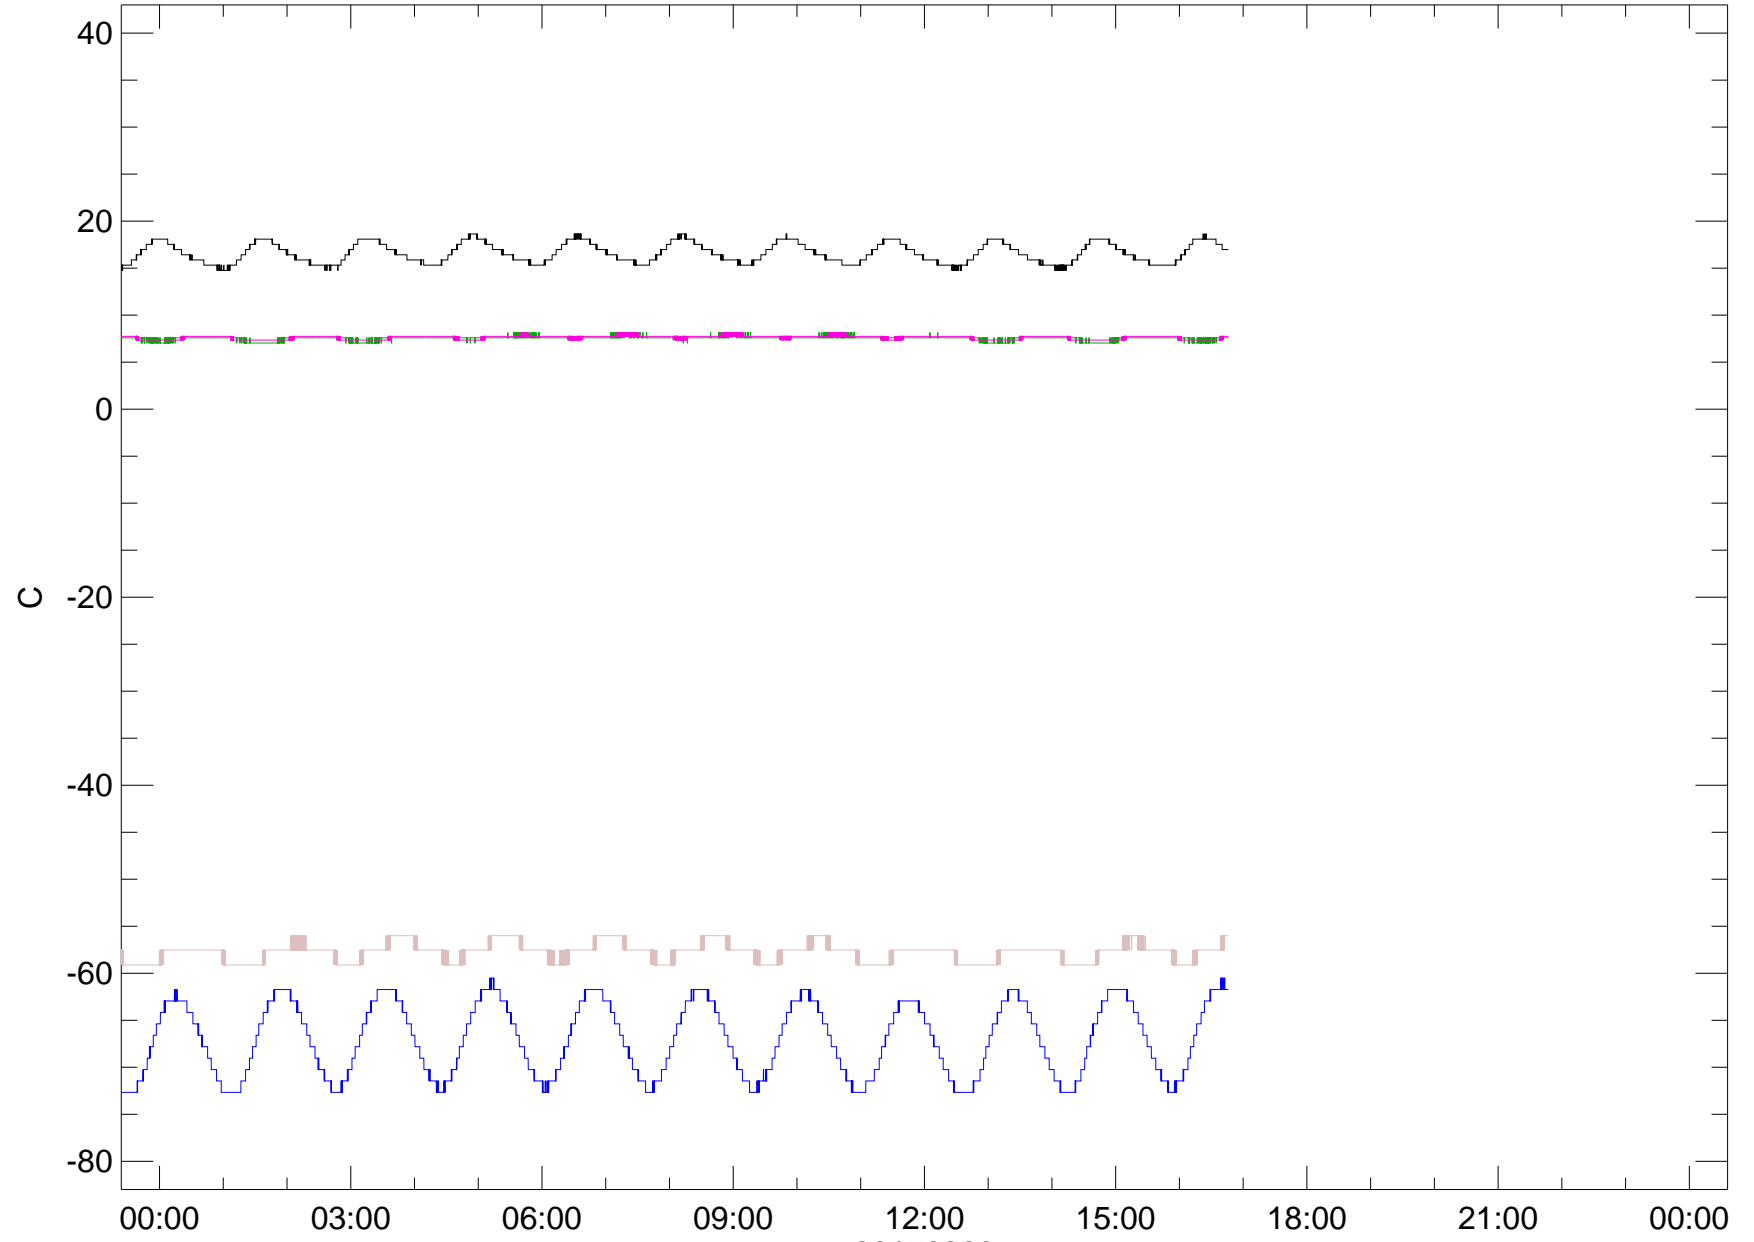

XRT-E/S Temperature

20170823

XRT_TEMP_DL Ver 2008/02/28