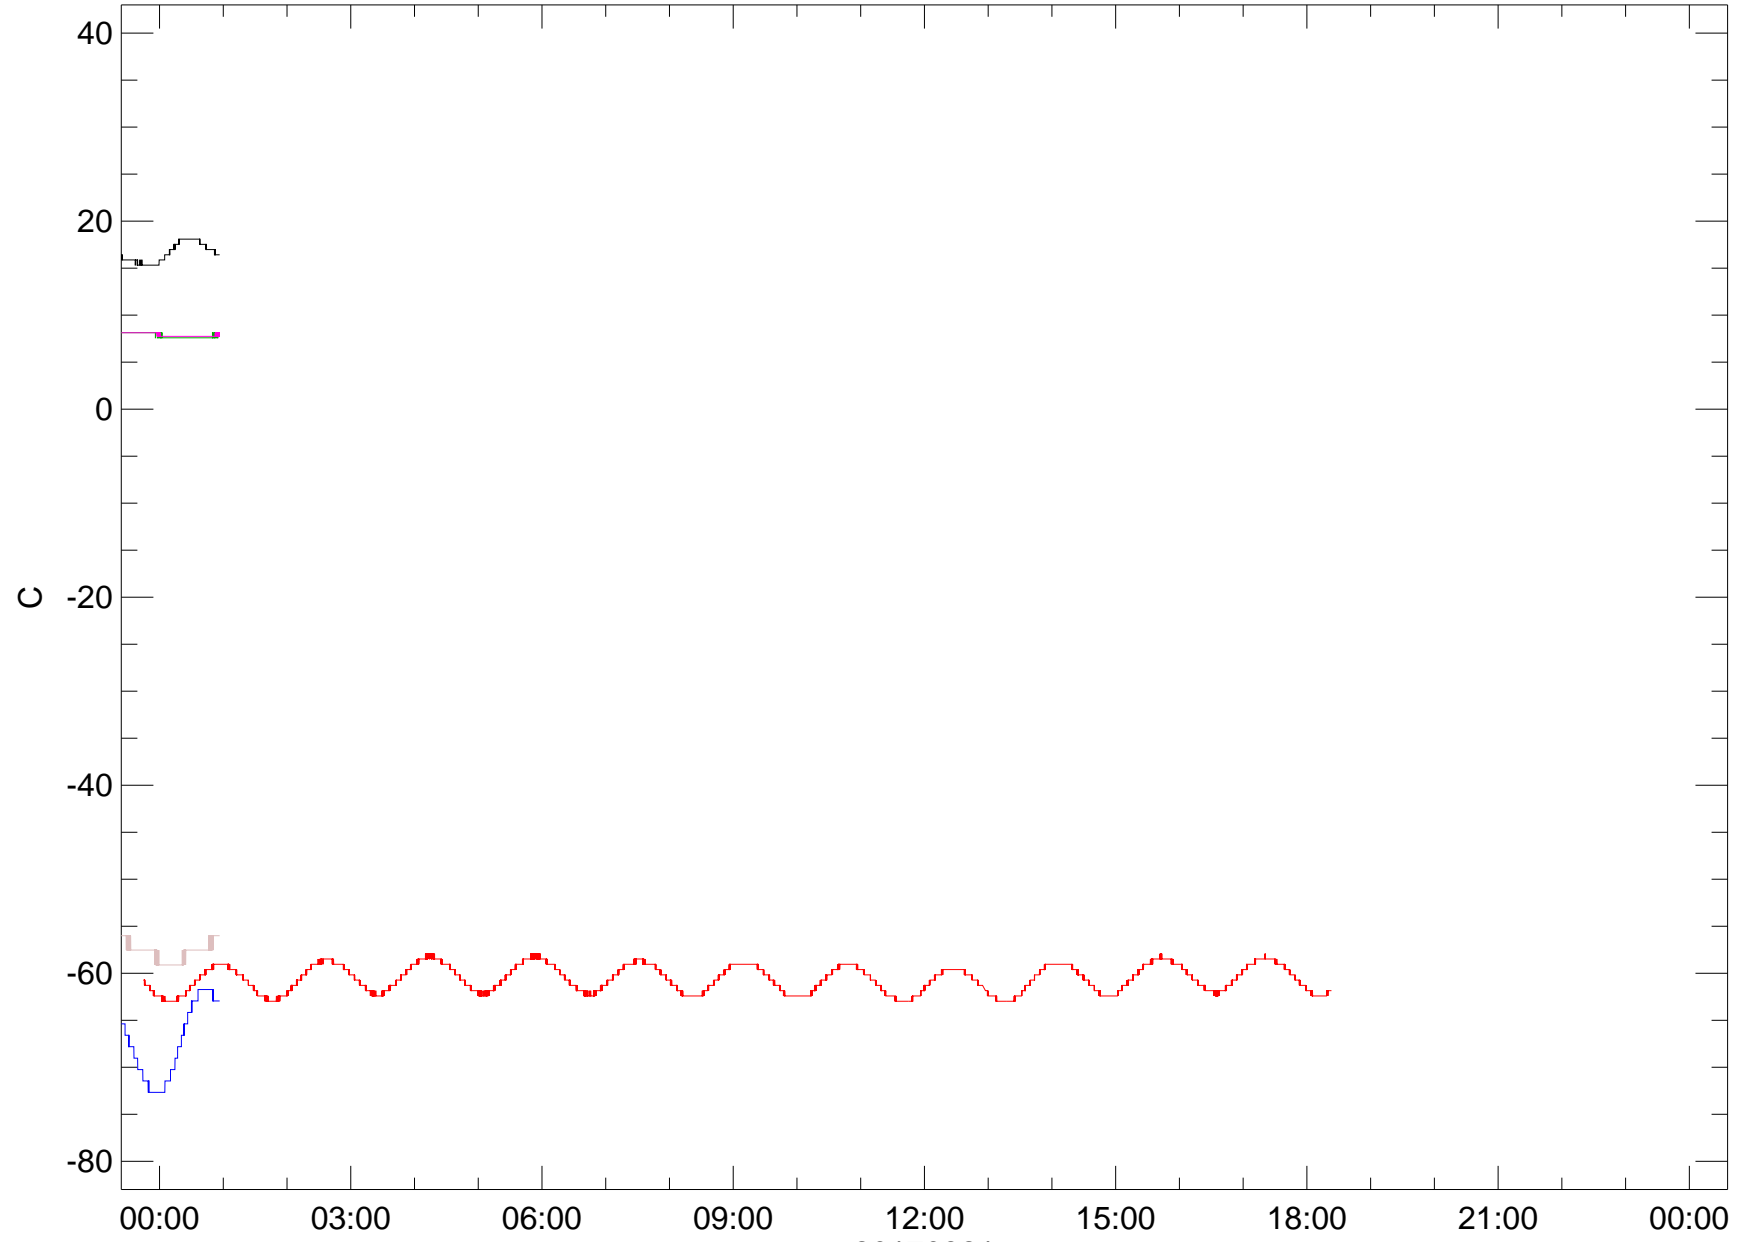

# XRT-E/S Temperature

20170821  
XRT\_TEMP\_DL Ver 2008/02/28