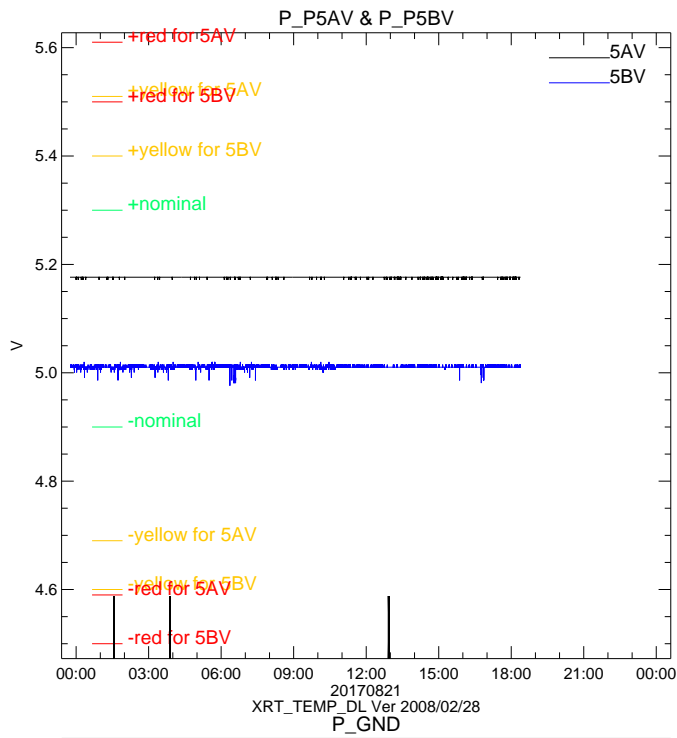

XRT\_TEMP\_DL Ver 2008/02/28

XRT\_TEMP\_DL Ver 2008/02/28

E\_LST\_ACT\_STAT

CODE  
00h

20170821  
XRT\_TEMP\_DL Ver 2008/02/28

XRTD\_E\_LST\_ACT

CODE  
20h  
40h  
E0h

20170821  
XRT\_TEMP\_DL Ver 2008/02/28

S\_ODO\_SHTR

20170821  
XRT\_TEMP\_DL Ver 2008/02/28

XRTD\_D\_FOC\_INDEX

20170821  
XRT\_TEMP\_DL Ver 2008/02/28

XRT-E:Exposure Start Time

20170821  
XRT\_TEMP\_DL Ver 2008/02/28

MDP\_XRT\_TLM\_LIM & CNT

20170821  
XRT\_TEMP\_DL Ver 2008/02/28

MDP\_ERRLOG\_CODE

CODE  
00h

20170821  
XRT\_TEMP\_DL Ver 2008/02/28