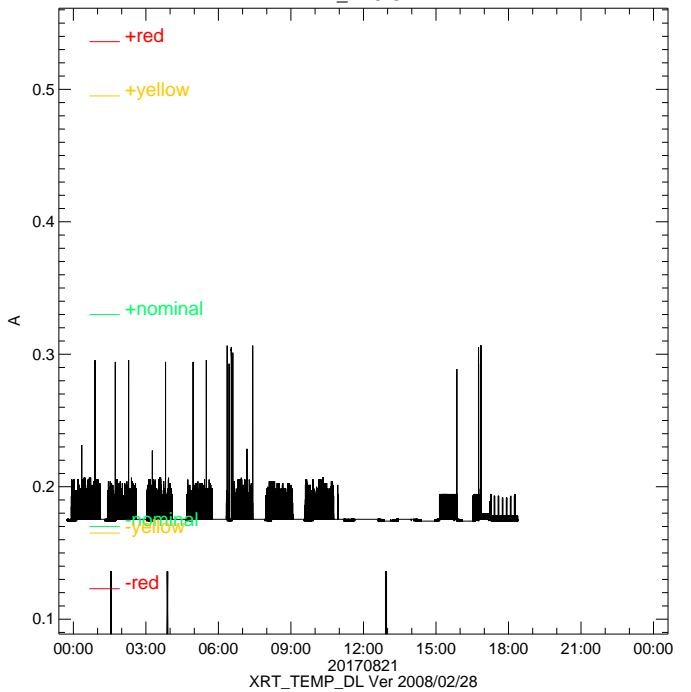

XRT\_TEMP\_DL Ver 2008/02/28

XRT\_TEMP\_DL Ver 2008/02/28

E\_LST\_ACT\_STAT

CODE  
00h

20170821  
XRT\_TEMP\_DL Ver 2008/02/28

XRTD\_E\_LST\_ACT

CODE  
20h  
40h  
E0h

20170821  
XRT\_TEMP\_DL Ver 2008/02/28

S\_ODO\_SHTR

20170821  
XRT\_TEMP\_DL Ver 2008/02/28

XRTD\_D\_FOC\_INDEX

20170821  
XRT\_TEMP\_DL Ver 2008/02/28

XRT-E:Exposure Start Time

20170821  
XRT\_TEMP\_DL Ver 2008/02/28

MDP\_XRT\_TLM\_LIM & CNT

20170821  
XRT\_TEMP\_DL Ver 2008/02/28

MDP\_ERRLOG\_CODE

CODE  
00h

20170821  
XRT\_TEMP\_DL Ver 2008/02/28