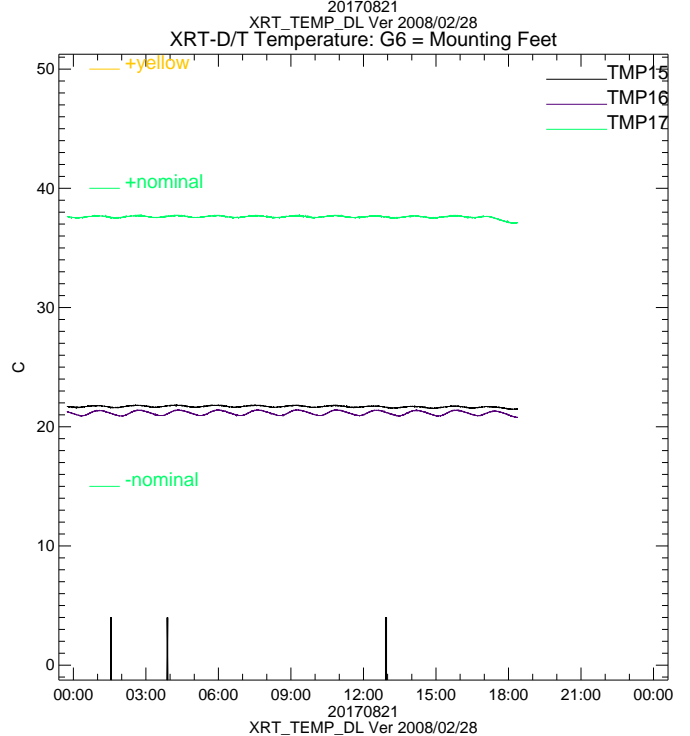

XRT\_TEMP\_DL Ver 2008/02/28

XRT\_TEMP\_DL Ver 2008/02/28

E\_LST\_ACT\_STAT

CODE  
00h

20170821  
XRT\_TEMP\_DL Ver 2008/02/28

XRTD\_E\_LST\_ACT

CODE  
20h  
40h  
E0h

20170821  
XRT\_TEMP\_DL Ver 2008/02/28

S\_ODO\_SHTR

20170821  
XRT\_TEMP\_DL Ver 2008/02/28

XRTD\_D\_FOC\_INDEX

20170821  
XRT\_TEMP\_DL Ver 2008/02/28

XRT-E:Exposure Start Time

20170821  
XRT\_TEMP\_DL Ver 2008/02/28

MDP\_XRT\_TLM\_LIM & CNT

20170821  
XRT\_TEMP\_DL Ver 2008/02/28

MDP\_ERRLOG\_CODE

CODE  
00h

20170821  
XRT\_TEMP\_DL Ver 2008/02/28