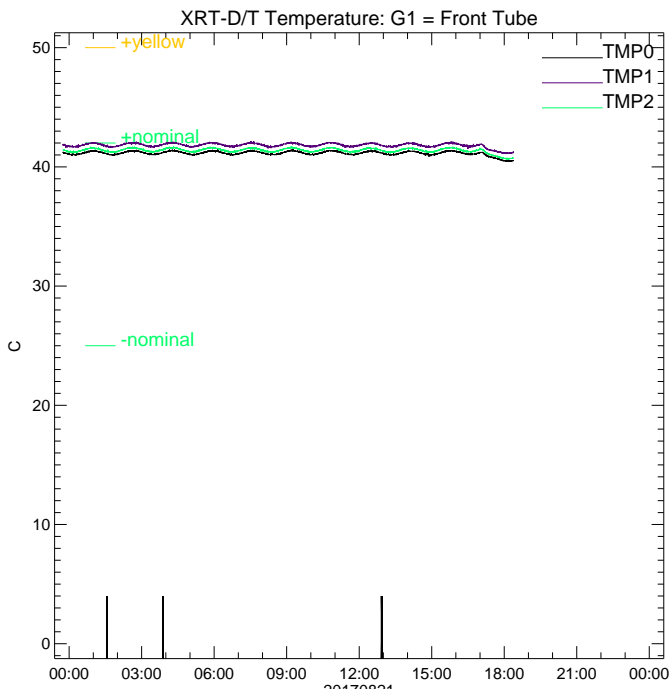

XRT\_TEMP\_DL Ver 2008/02/28

XRT\_TEMP\_DL Ver 2008/02/28

E\_LST\_ACT\_STAT

CODE  
00h

20170821  
XRT\_TEMP\_DL Ver 2008/02/28

XRTD\_E\_LST\_ACT

CODE  
20h  
40h  
E0h

20170821  
XRT\_TEMP\_DL Ver 2008/02/28

S\_ODO\_SHTR

20170821  
XRT\_TEMP\_DL Ver 2008/02/28

XRTD\_D\_FOC\_INDEX

20170821  
XRT\_TEMP\_DL Ver 2008/02/28

XRT-E:Exposure Start Time

20170821  
XRT\_TEMP\_DL Ver 2008/02/28

MDP\_XRT\_TLM\_LIM & CNT

20170821  
XRT\_TEMP\_DL Ver 2008/02/28