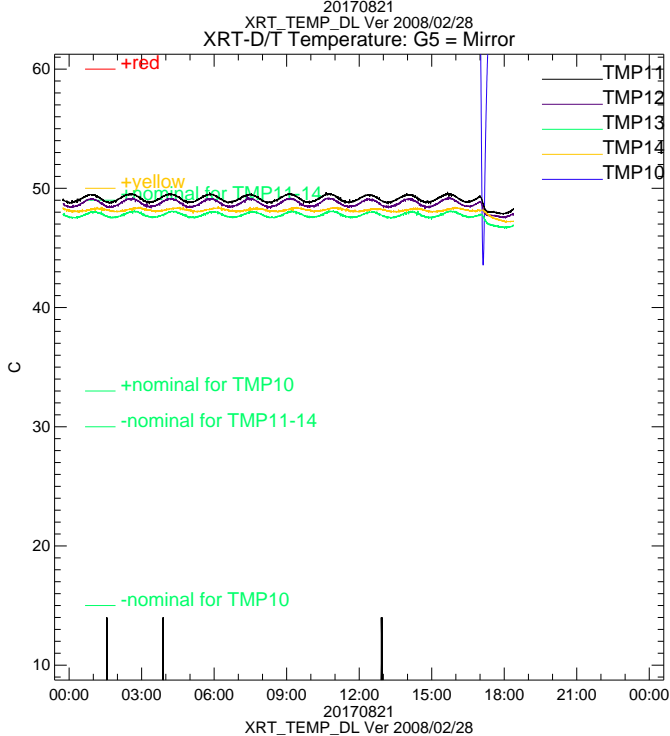

XRT\_TEMP\_DL Ver 2008/02/28

XRT\_TEMP\_DL Ver 2008/02/28

E\_LST\_ACT\_STAT

CODE  
00h

20170821  
XRT\_TEMP\_DL Ver 2008/02/28

XRTD\_E\_LST\_ACT

CODE  
20h  
40h  
E0h

20170821  
XRT\_TEMP\_DL Ver 2008/02/28

S\_ODO\_SHTR

20170821  
XRT\_TEMP\_DL Ver 2008/02/28

XRTD\_D\_FOC\_INDEX

20170821  
XRT\_TEMP\_DL Ver 2008/02/28

XRT-E:Exposure Start Time

20170821  
XRT\_TEMP\_DL Ver 2008/02/28

MDP\_XRT\_TLM\_LIM & CNT

20170821  
XRT\_TEMP\_DL Ver 2008/02/28

MDP\_ERRLOG\_CODE

CODE  
00h

20170821  
XRT\_TEMP\_DL Ver 2008/02/28