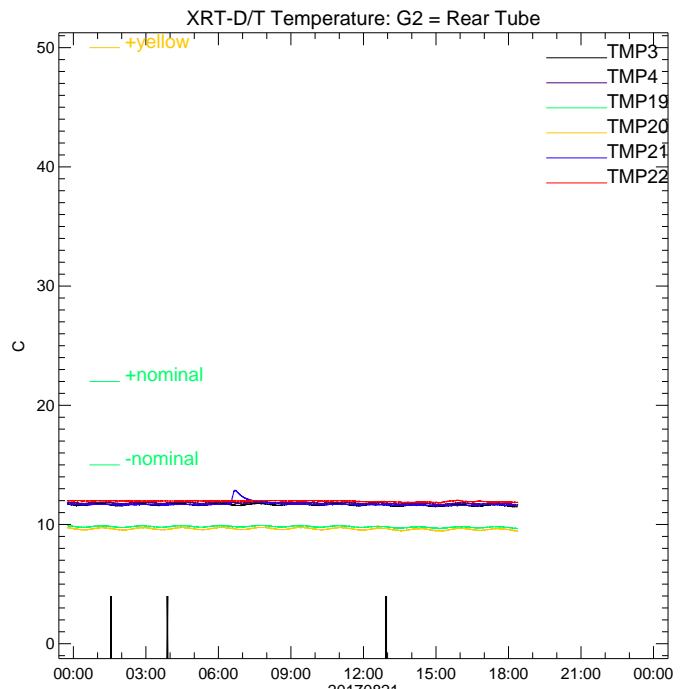

XRT\_TEMP\_DL Ver 2008/02/28

XRT\_TEMP\_DL Ver 2008/02/28

E\_LST\_ACT\_STAT

CODE  
00h

20170821  
XRT\_TEMP\_DL Ver 2008/02/28

XRTD\_E\_LST\_ACT

CODE  
20h  
40h  
E0h

20170821  
XRT\_TEMP\_DL Ver 2008/02/28

S\_ODO\_SHTR

20170821  
XRT\_TEMP\_DL Ver 2008/02/28

XRTD\_D\_FOC\_INDEX

20170821  
XRT\_TEMP\_DL Ver 2008/02/28

XRT-E:Exposure Start Time

20170821  
XRT\_TEMP\_DL Ver 2008/02/28

MDP\_XRT\_TLM\_LIM & CNT

20170821  
XRT\_TEMP\_DL Ver 2008/02/28

MDP\_ERRLOG\_CODE

CODE  
00h

20170821  
XRT\_TEMP\_DL Ver 2008/02/28