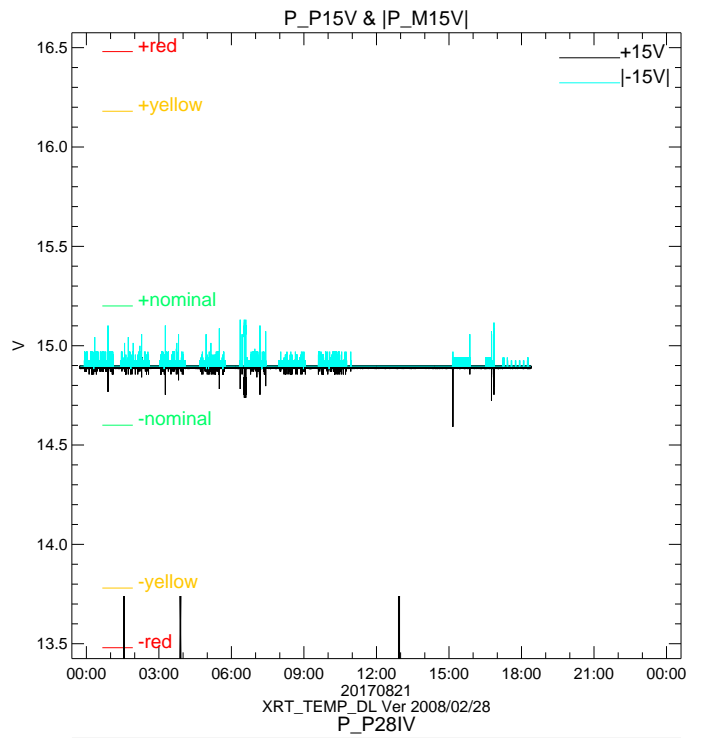

XRT\_TEMP\_DL Ver 2008/02/28

XRT\_TEMP\_DL Ver 2008/02/28

E\_LST\_ACT\_STAT

CODE  
00h

20170821  
XRT\_TEMP\_DL Ver 2008/02/28

XRTD\_E\_LST\_ACT

CODE  
20h  
40h  
E0h

20170821  
XRT\_TEMP\_DL Ver 2008/02/28

S\_ODO\_SHTR

20170821  
XRT\_TEMP\_DL Ver 2008/02/28

XRTD\_D\_FOC\_INDEX

20170821  
XRT\_TEMP\_DL Ver 2008/02/28

XRT-E:Exposure Start Time

20170821  
XRT\_TEMP\_DL Ver 2008/02/28

MDP\_XRT\_TLM\_LIM & CNT

20170821  
XRT\_TEMP\_DL Ver 2008/02/28

MDP\_ERRLOG\_CODE

CODE  
00h

20170821  
XRT\_TEMP\_DL Ver 2008/02/28