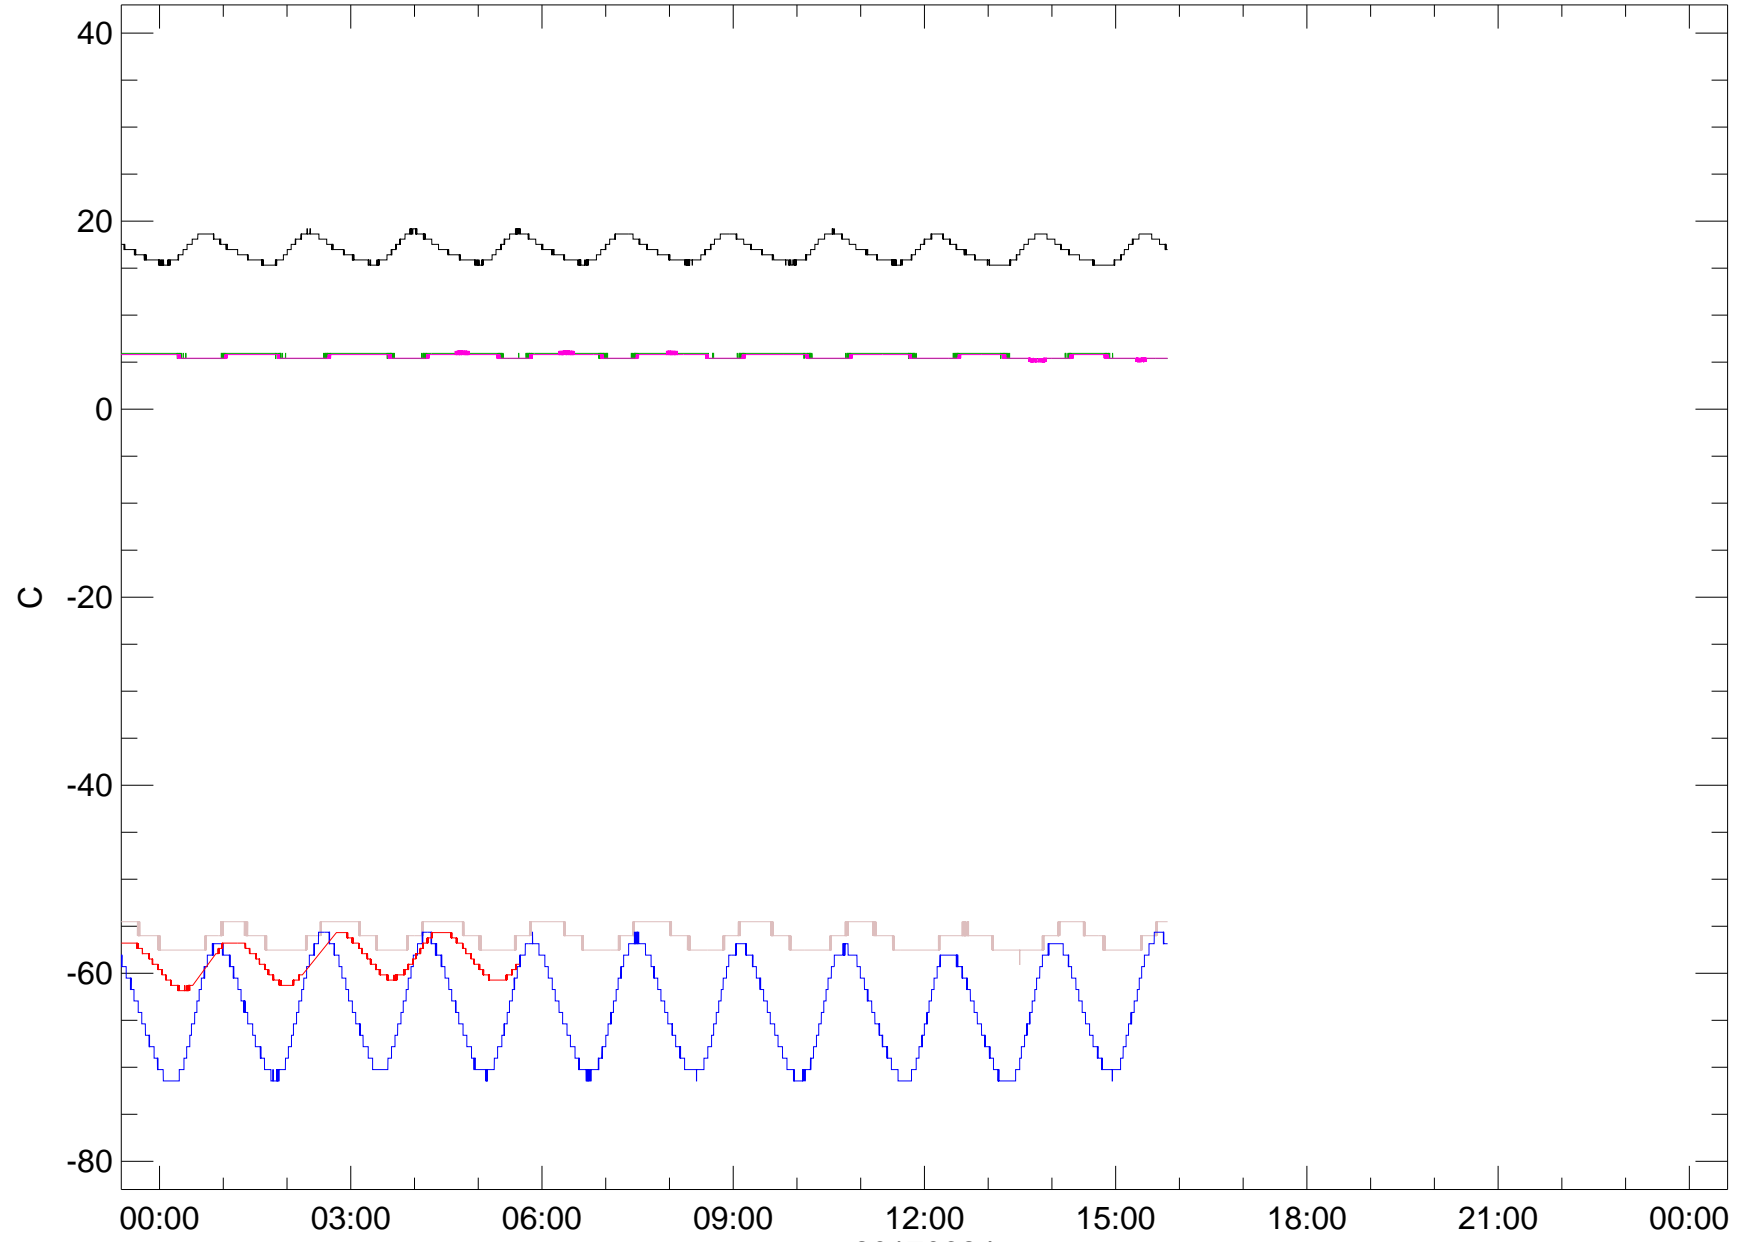

XRT-E/S Temperature

20170624

XRT_TEMP_DL Ver 2008/02/28