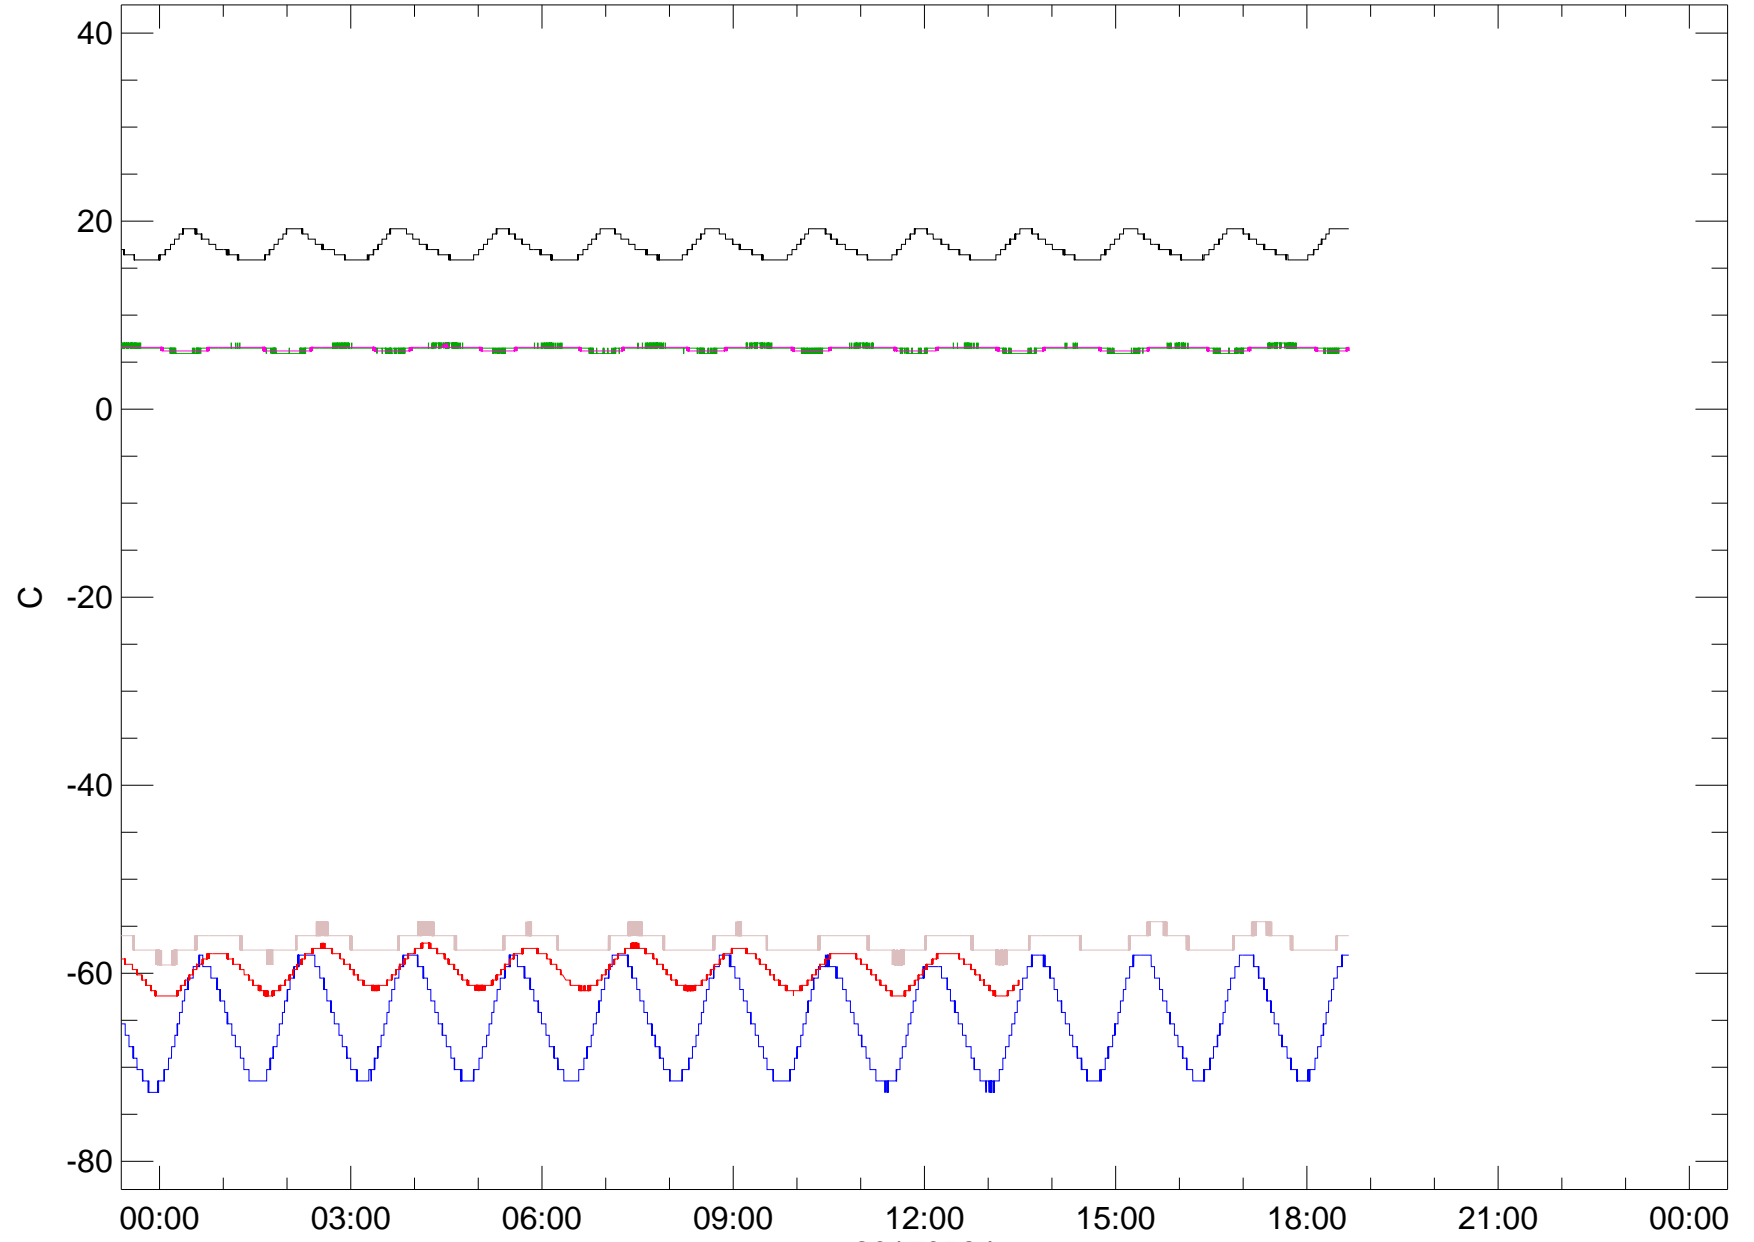

# XRT-E/S Temperature

20170524

XRT\_TEMP\_DL Ver 2008/02/28