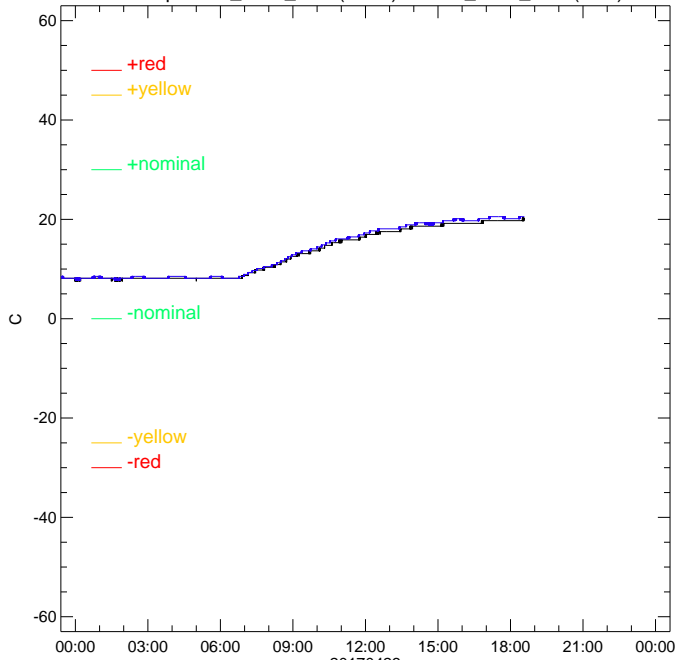

XRT-E: HKU\_XRTE\_TMP

Preamp: HKU\_AMP\_TMP(black) & HCE\_AMP\_TMP(blue)

CCD: HCE\_CCD\_TMP(black) & XRT\_CCD\_TMP(blue)

Radiator: HKU\_RAD\_TMP