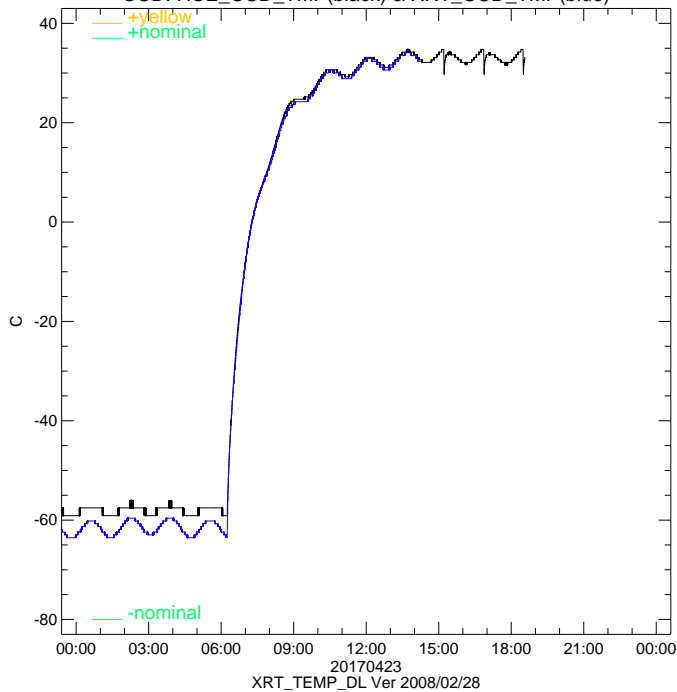

XRT-E: HKU\_XRTE\_TMP

Preamp: HKU\_AMP\_TMP(black) & HCE\_AMP\_TMP(blue)

CCD: HCE\_CCD\_TMP(black) & XRT\_CCD\_TMP(blue)

Radiator: HKU\_RAD\_TMP