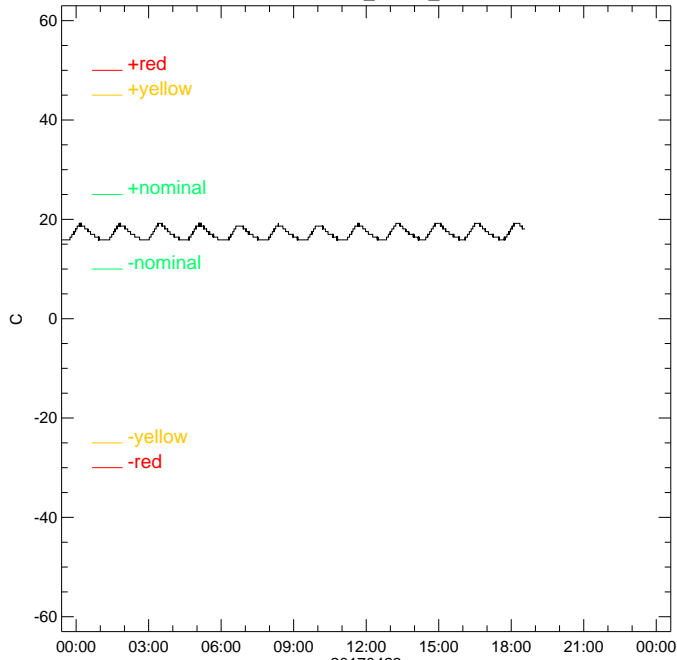

XRT-E: HKU\_XRTE\_TMP

Preamp: HKU\_AMP\_TMP(black) & HCE\_AMP\_TMP(blue)

CCD: HCE\_CCD\_TMP(black) & XRT\_CCD\_TMP(blue)

Radiator: HKU\_RAD\_TMP