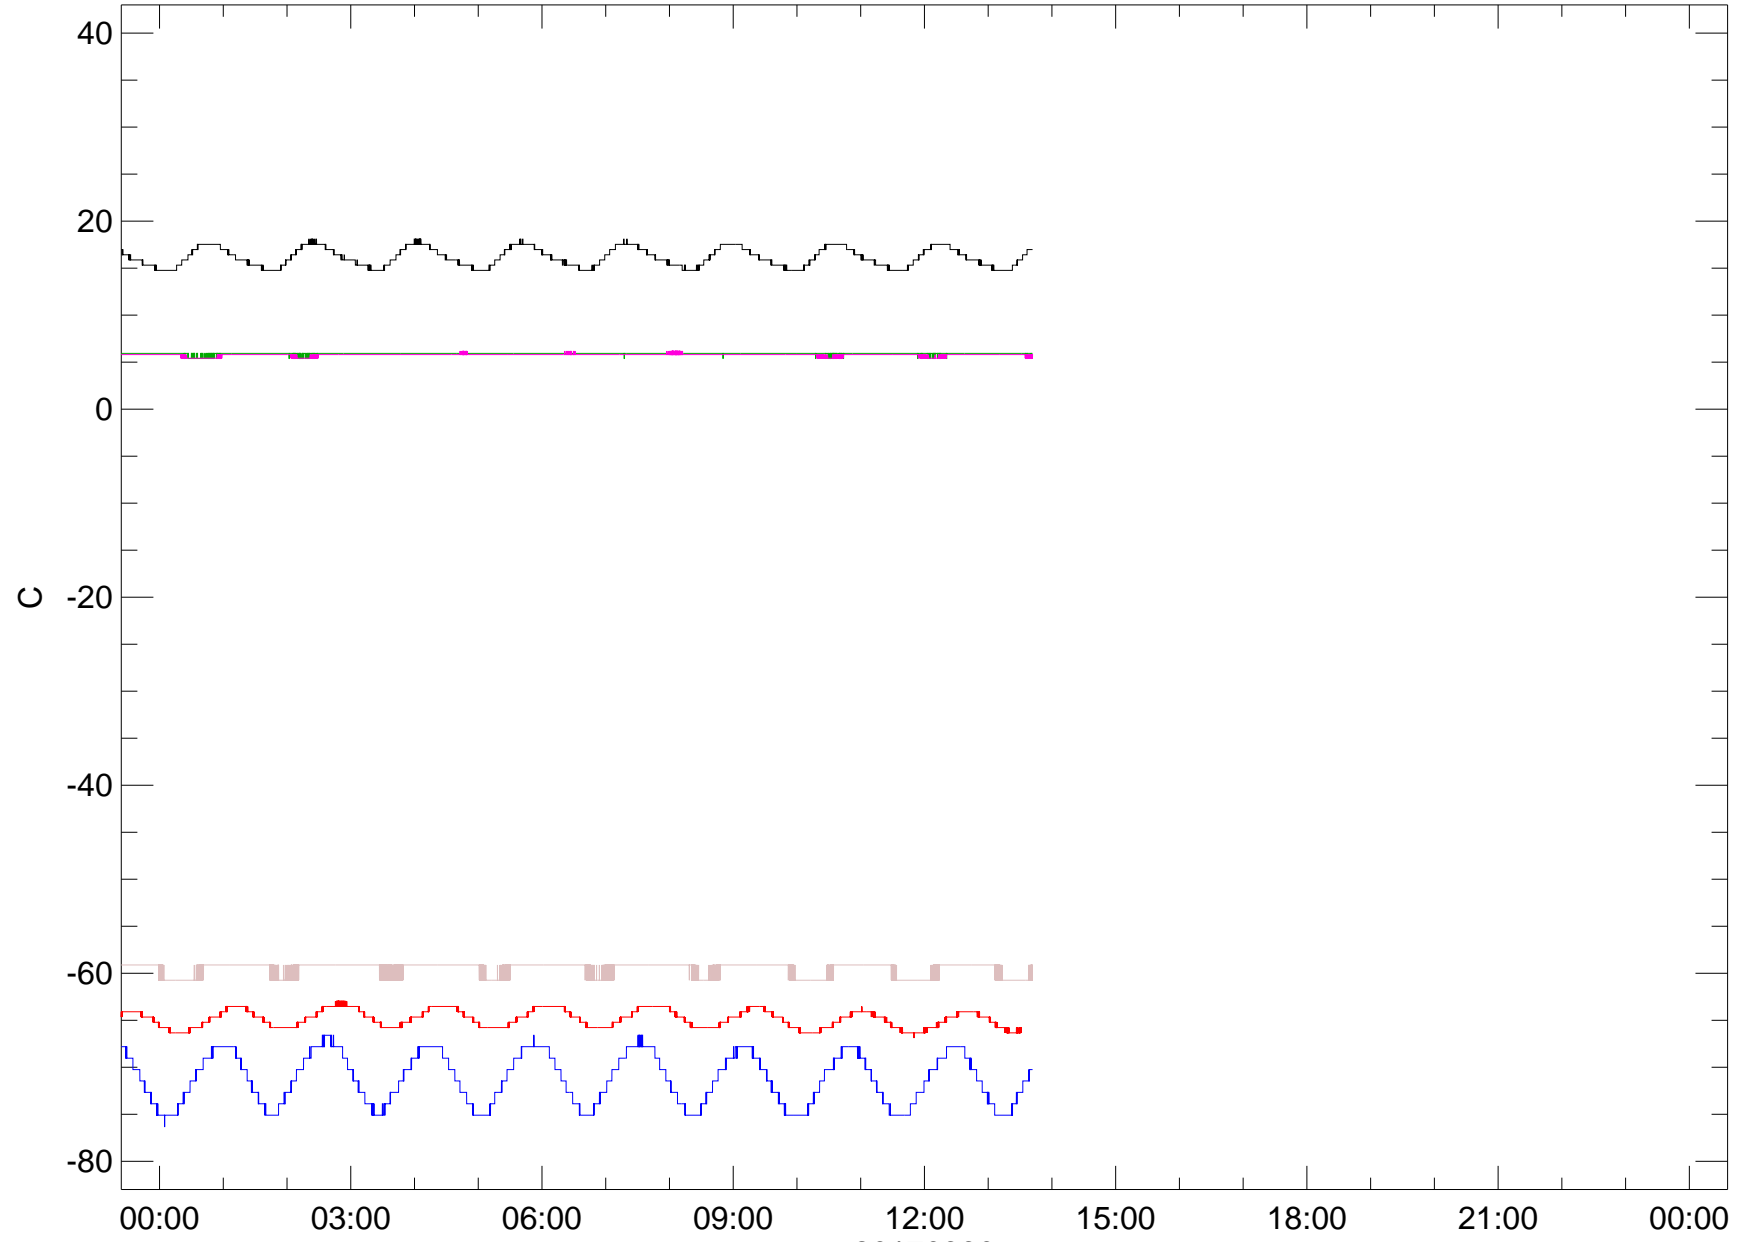

XRT-E/S Temperature

20170330
XRT_TEMP_DL Ver 2008/02/28