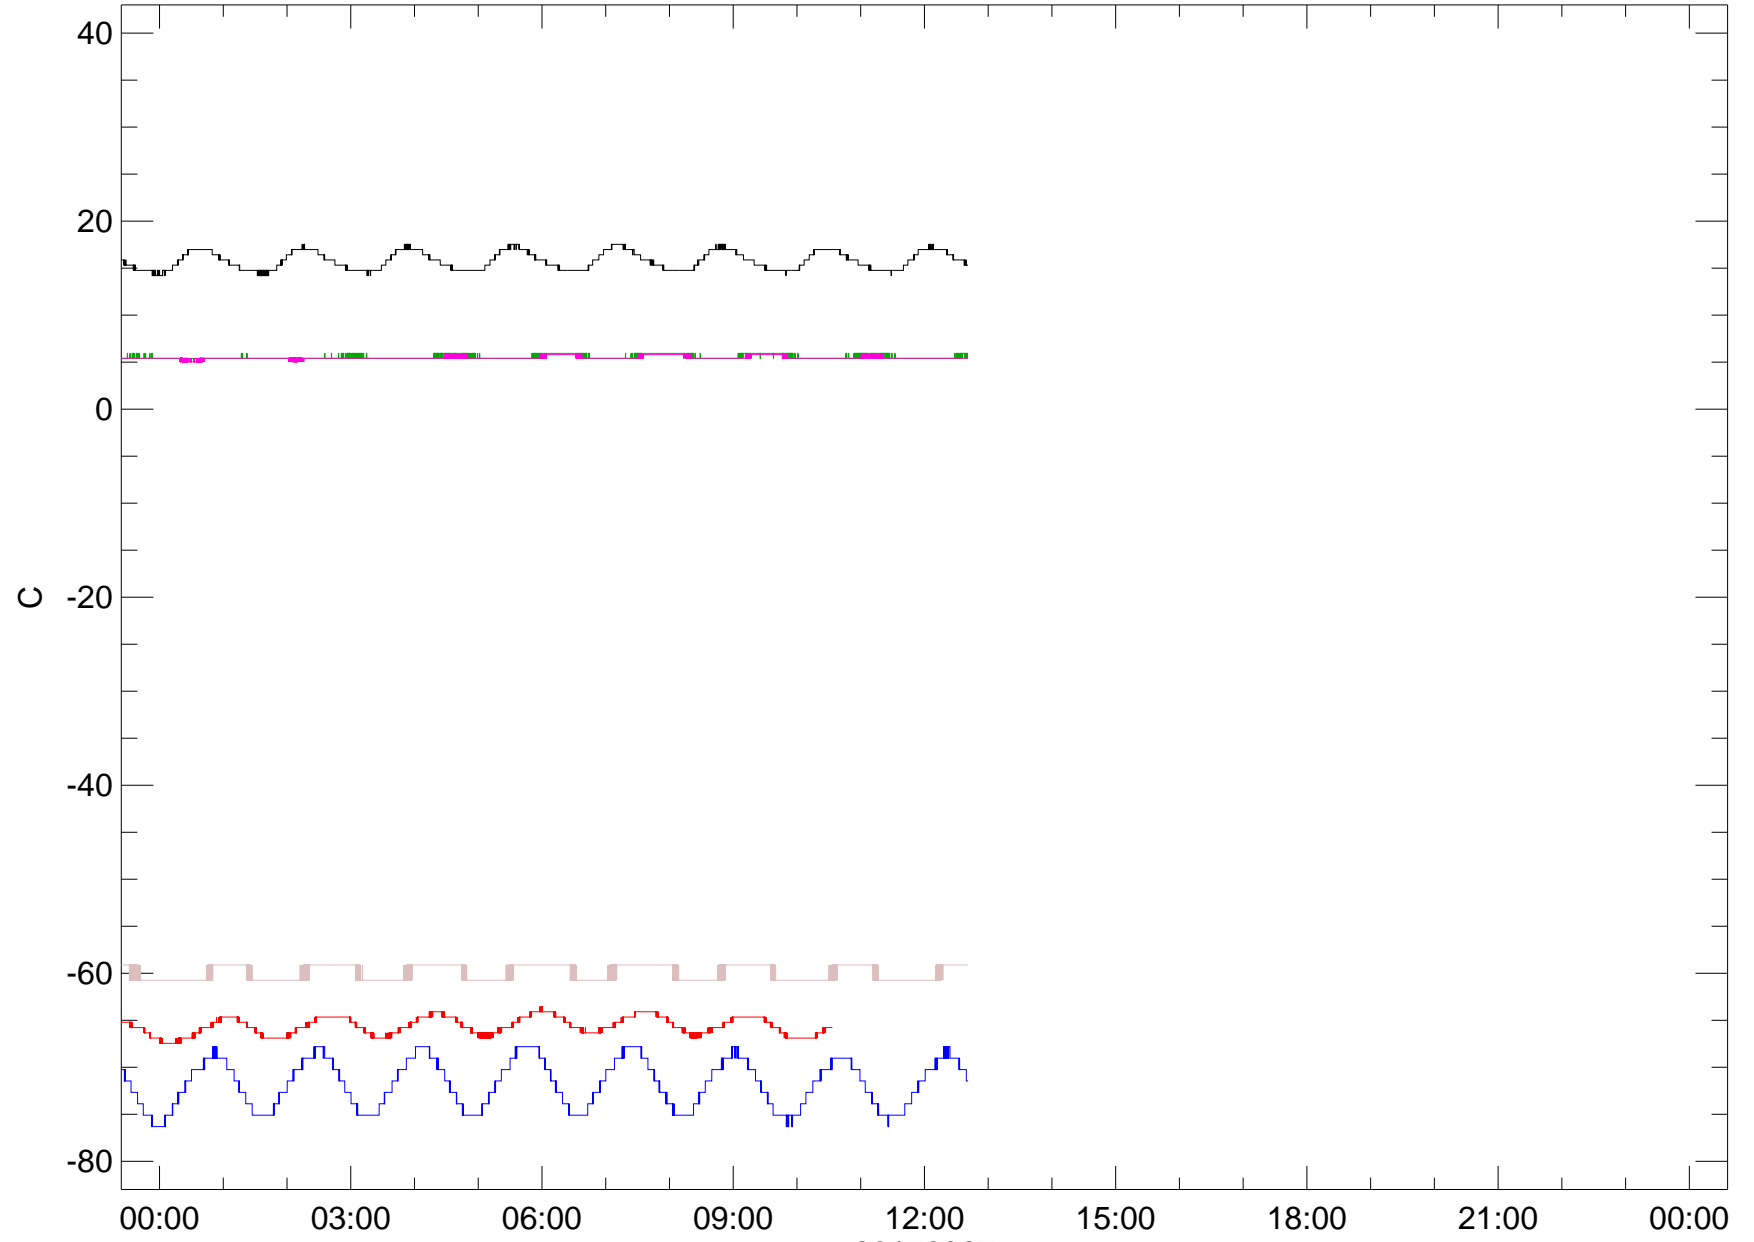

XRT-E/S Temperature

20170327

XRT_TEMP_DL Ver 2008/02/28