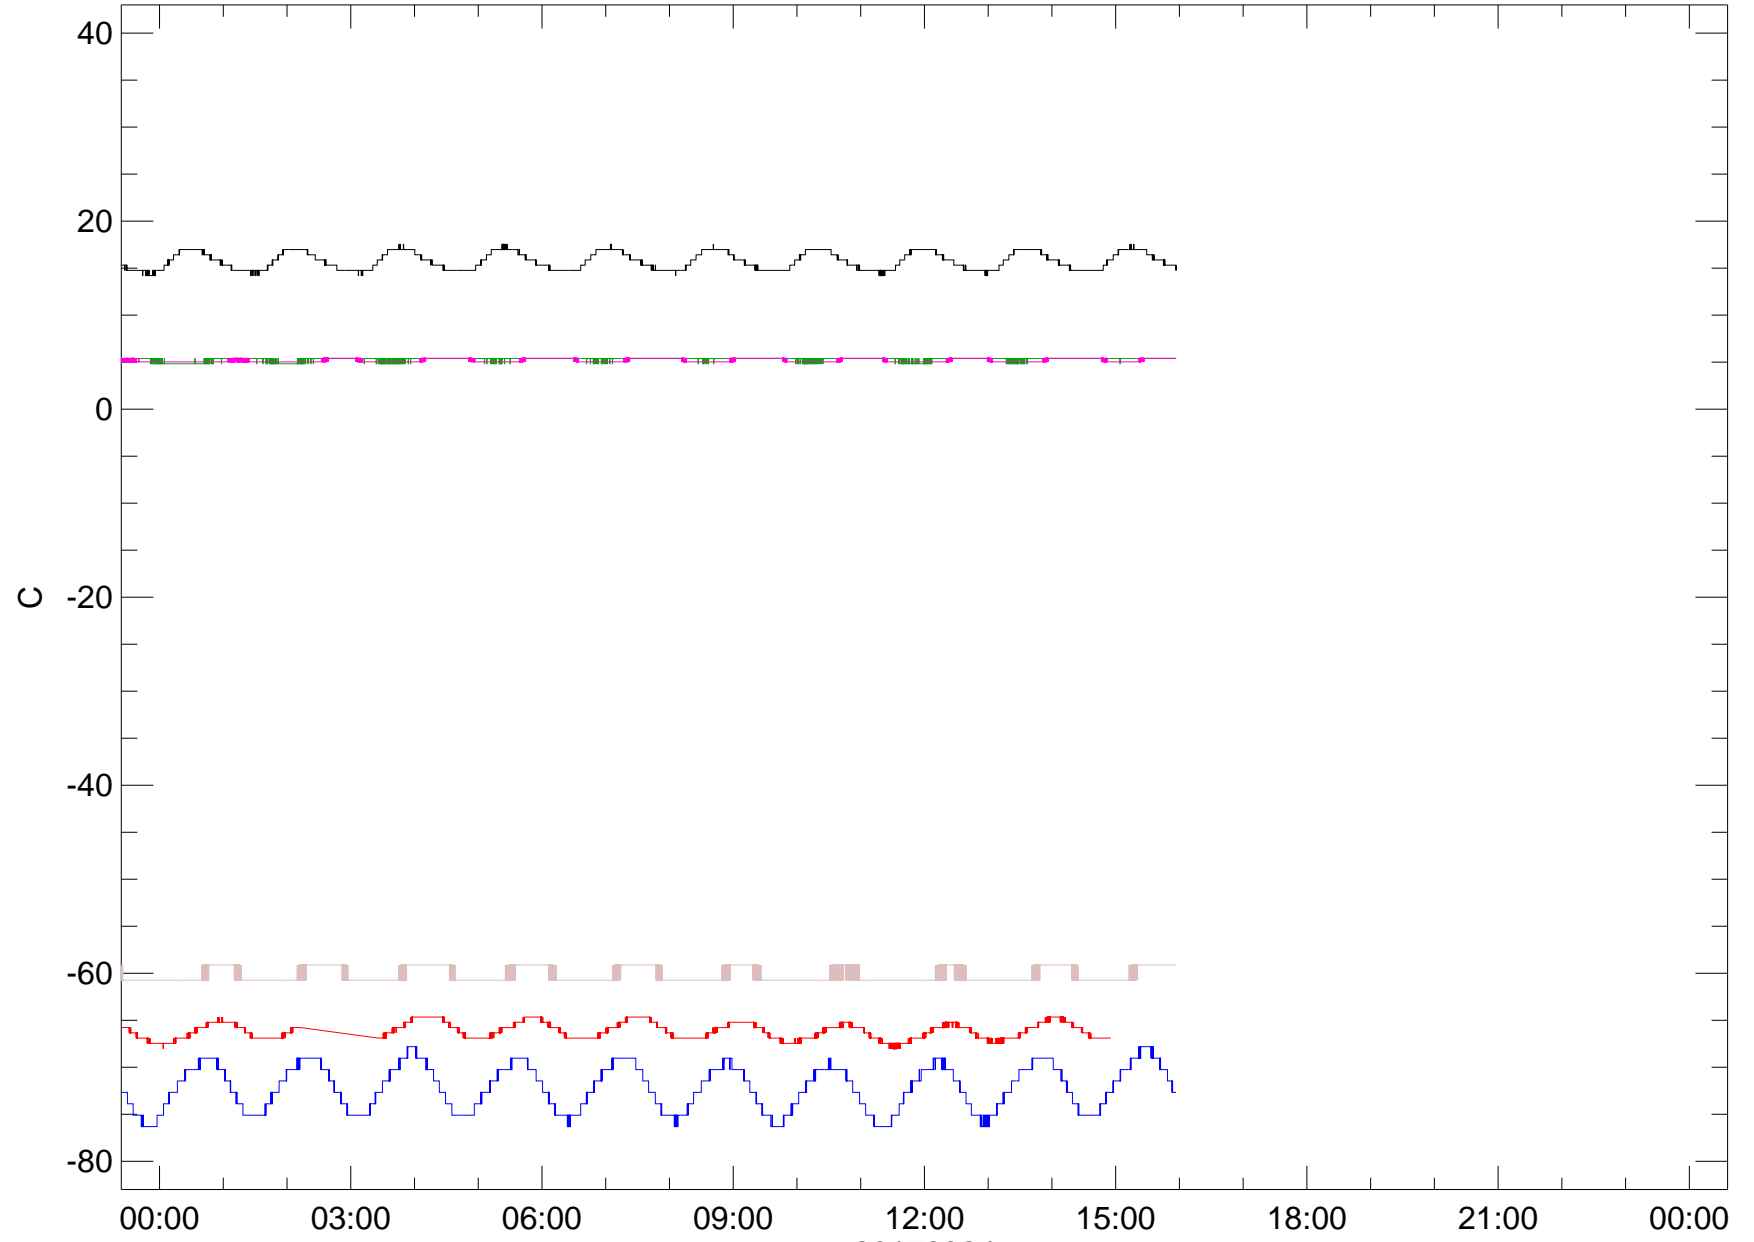

XRT-E/S Temperature

20170324

XRT_TEMP_DL Ver 2008/02/28