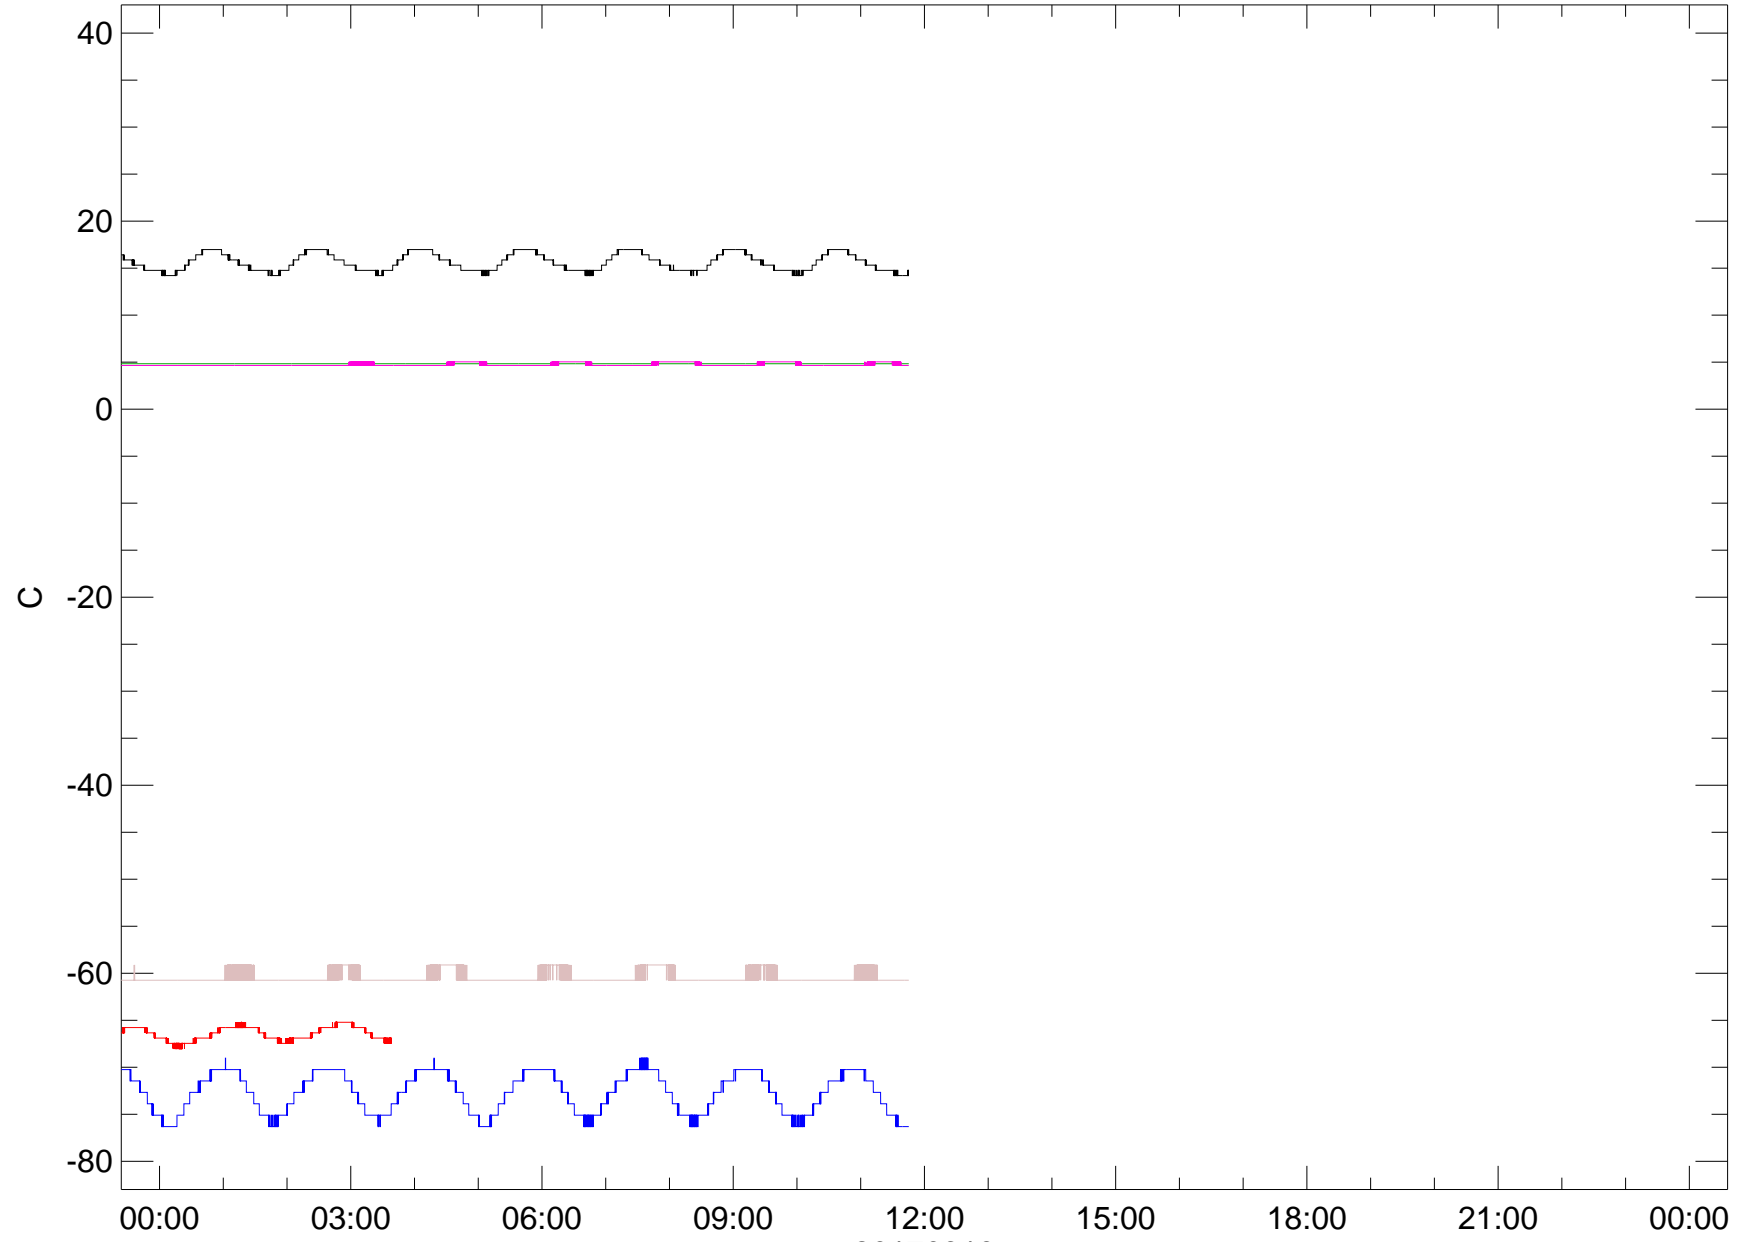

XRT-E/S Temperature

20170319

XRT_TEMP_DL Ver 2008/02/28