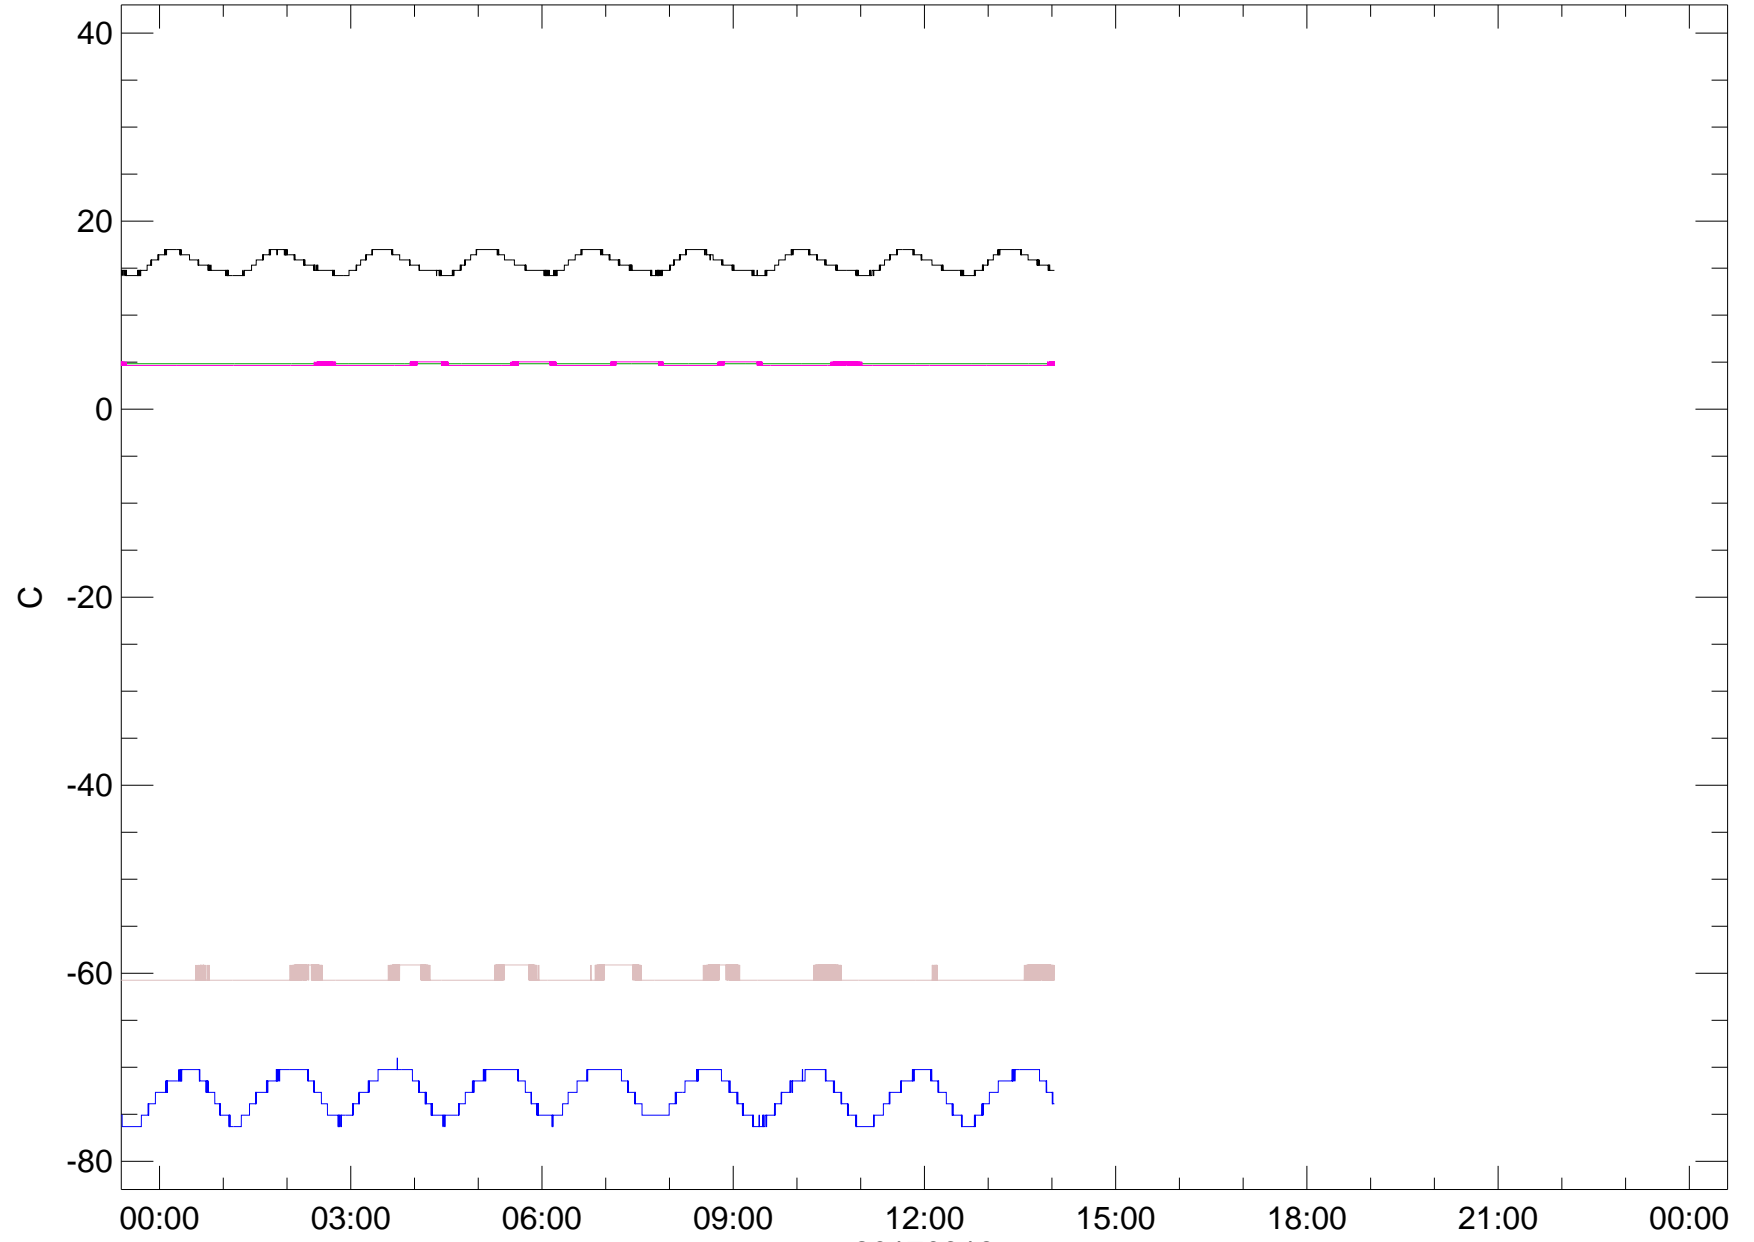

XRT-E/S Temperature

20170318

XRT_TEMP_DL Ver 2008/02/28