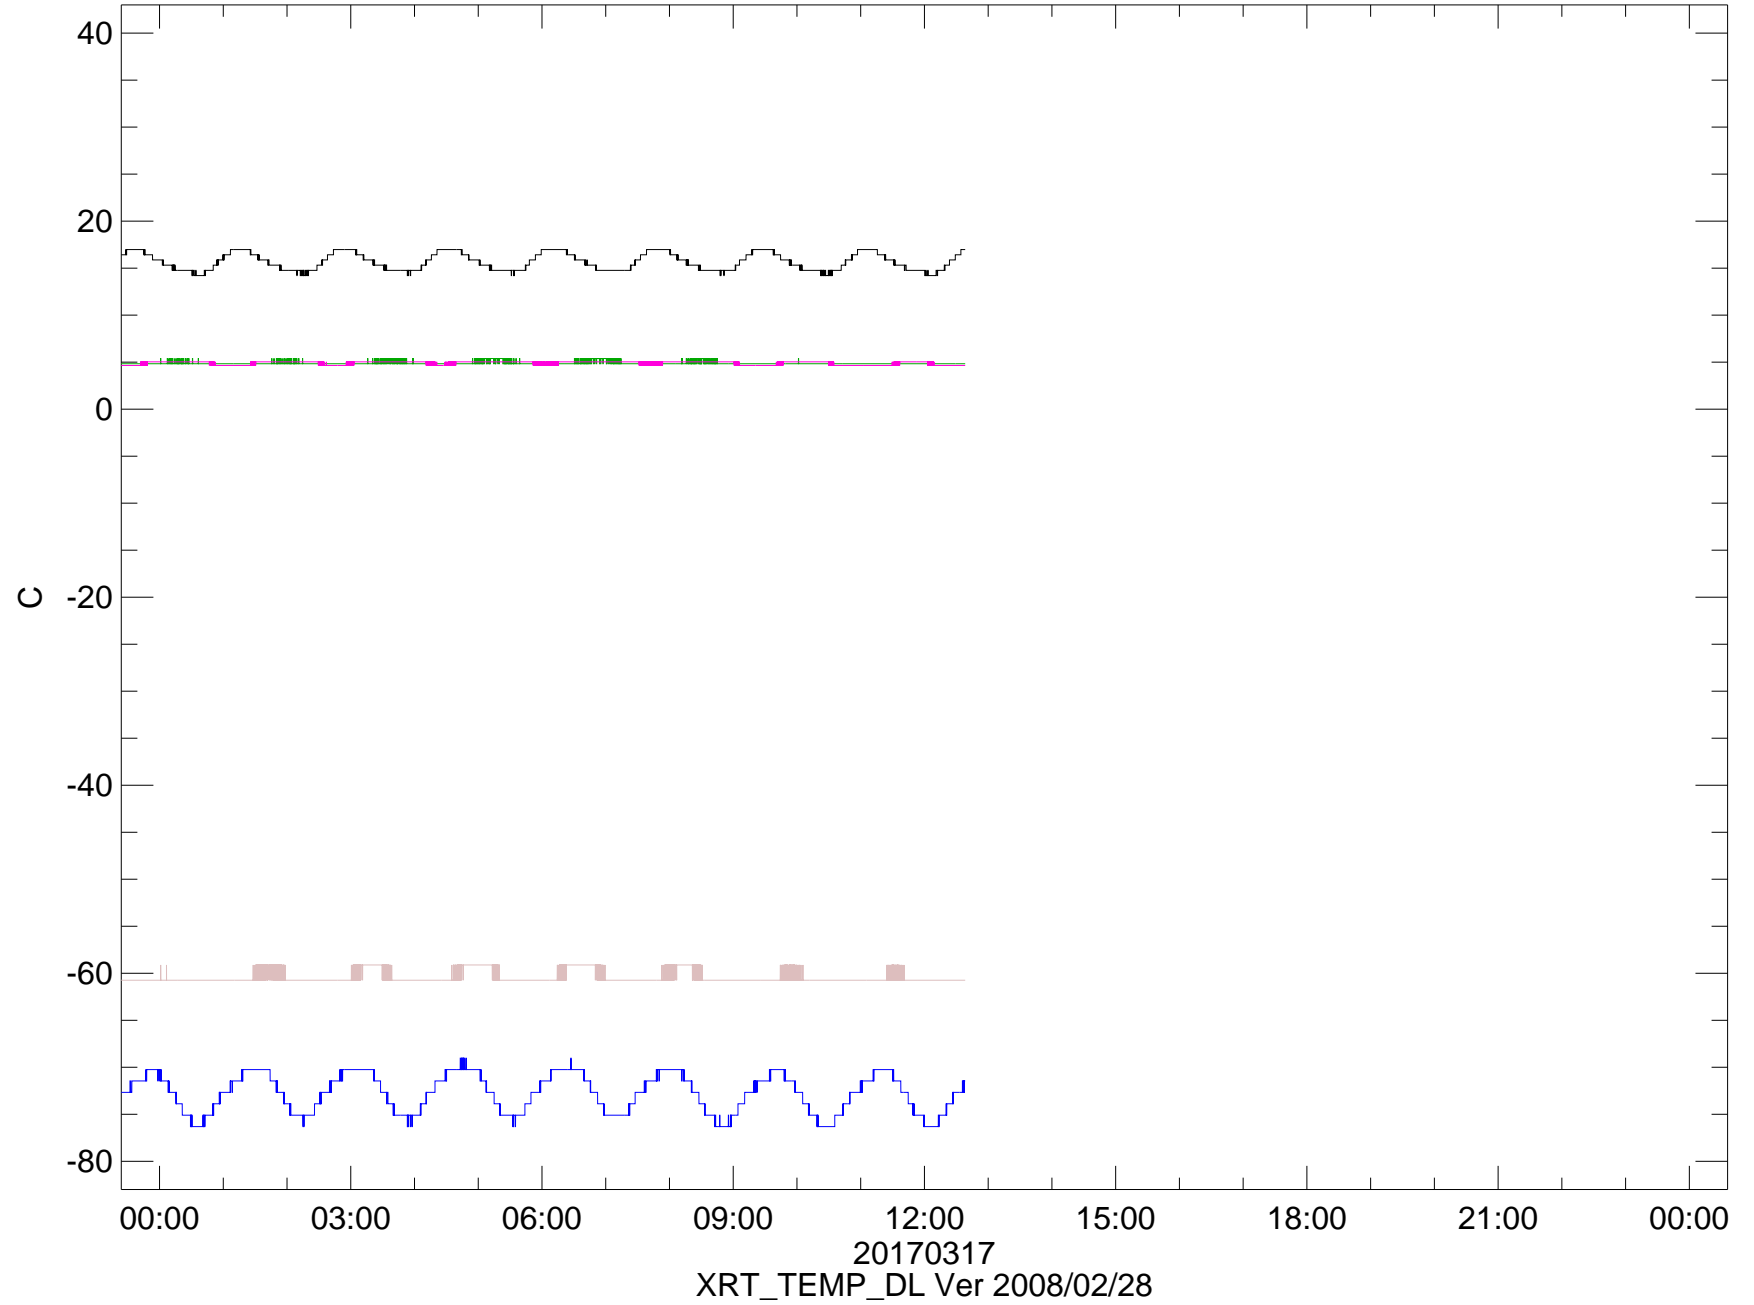

XRT-E/S Temperature

20170317

XRT_TEMP_DL Ver 2008/02/28